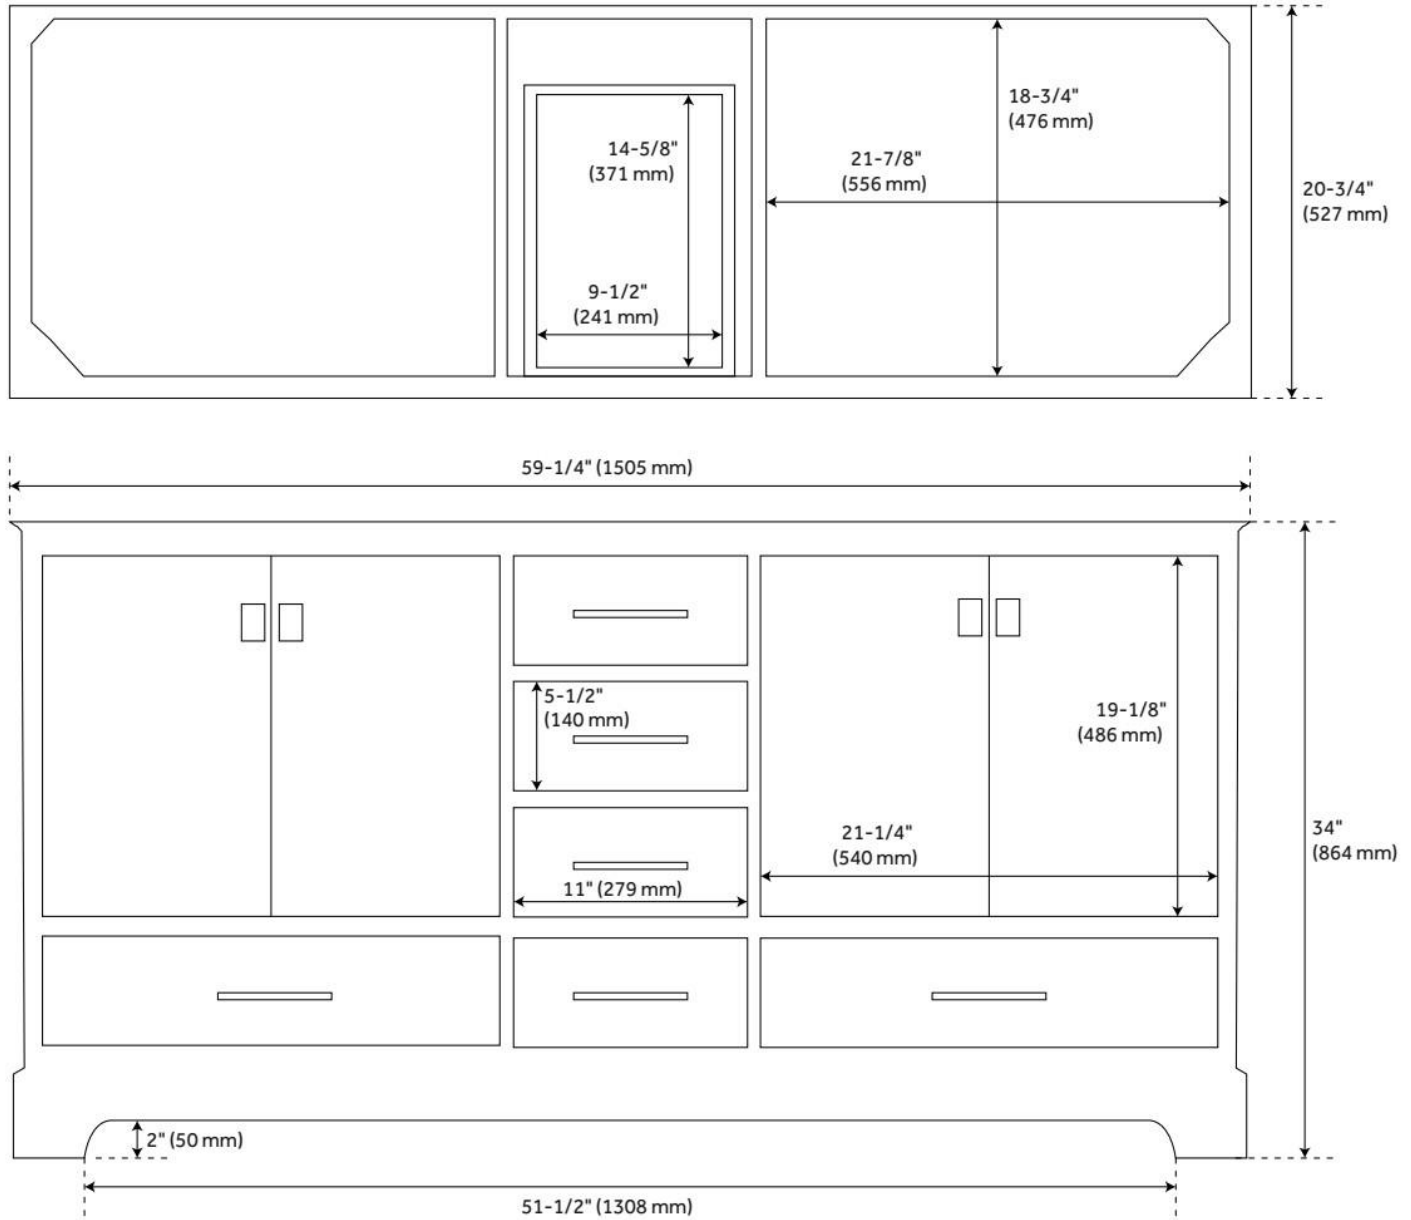

60" QUEN VANITY - DRIFTWOOD BROWN - VANITY CABINET ONLY

SKU: 482899
Code: SH482899

REVISED 8/8/2024