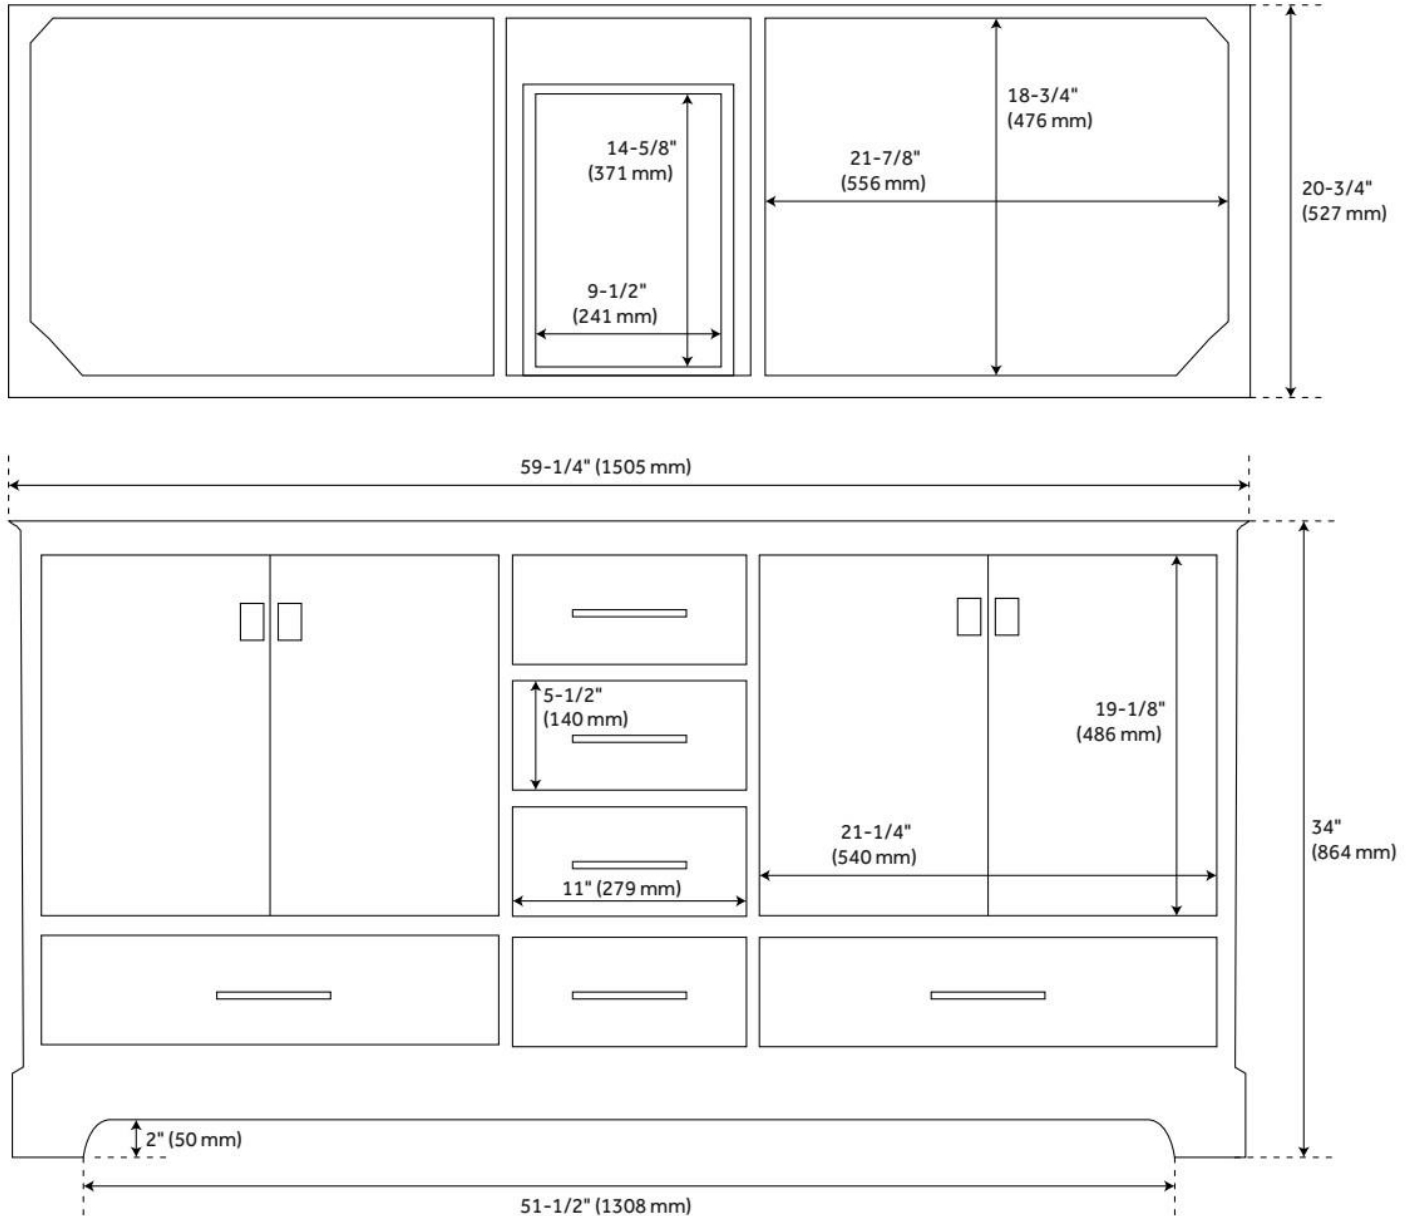

60" QUEN VANITY - MIDNIGHT NAVY BLUE - VANITY CABINET ONLY

SKU: 482900
Code: SH482900

REVISED 8/7/2024