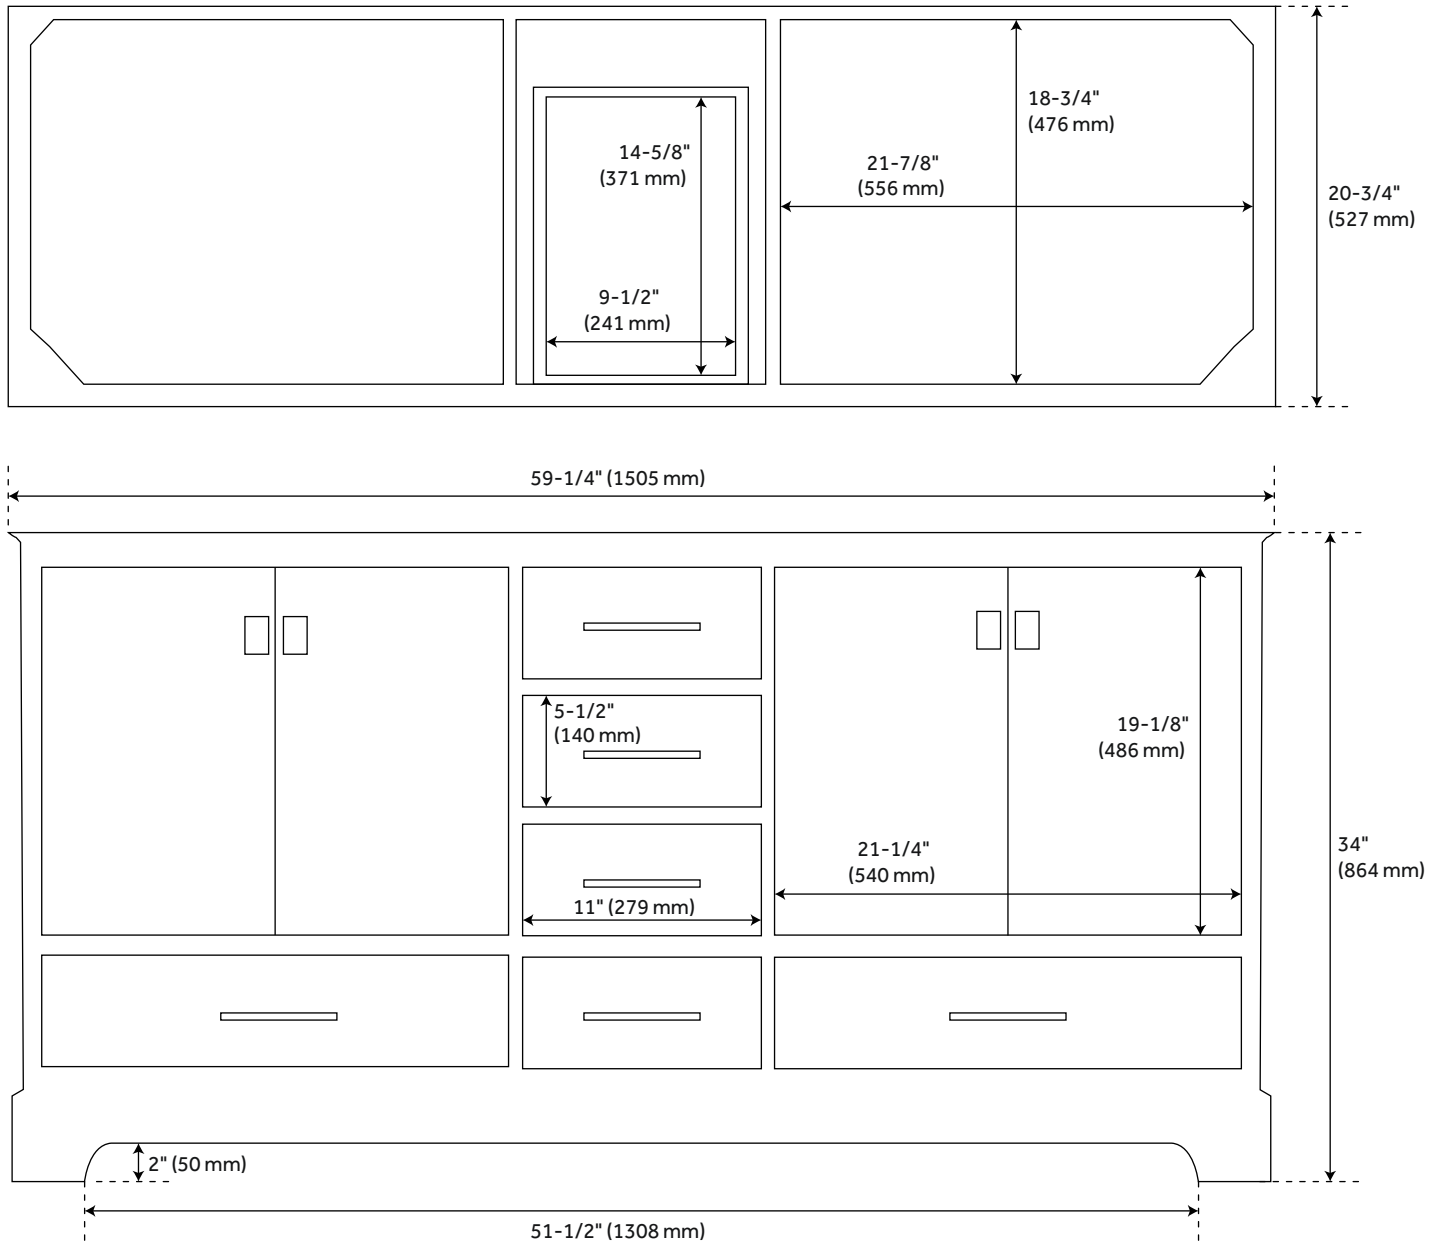

60" QUEN DOUBLE VANITY - MIDNIGHT NAVY BLUE

All dimensions and specifications are nominal and may vary. Use actual products for accuracy in critical situations.