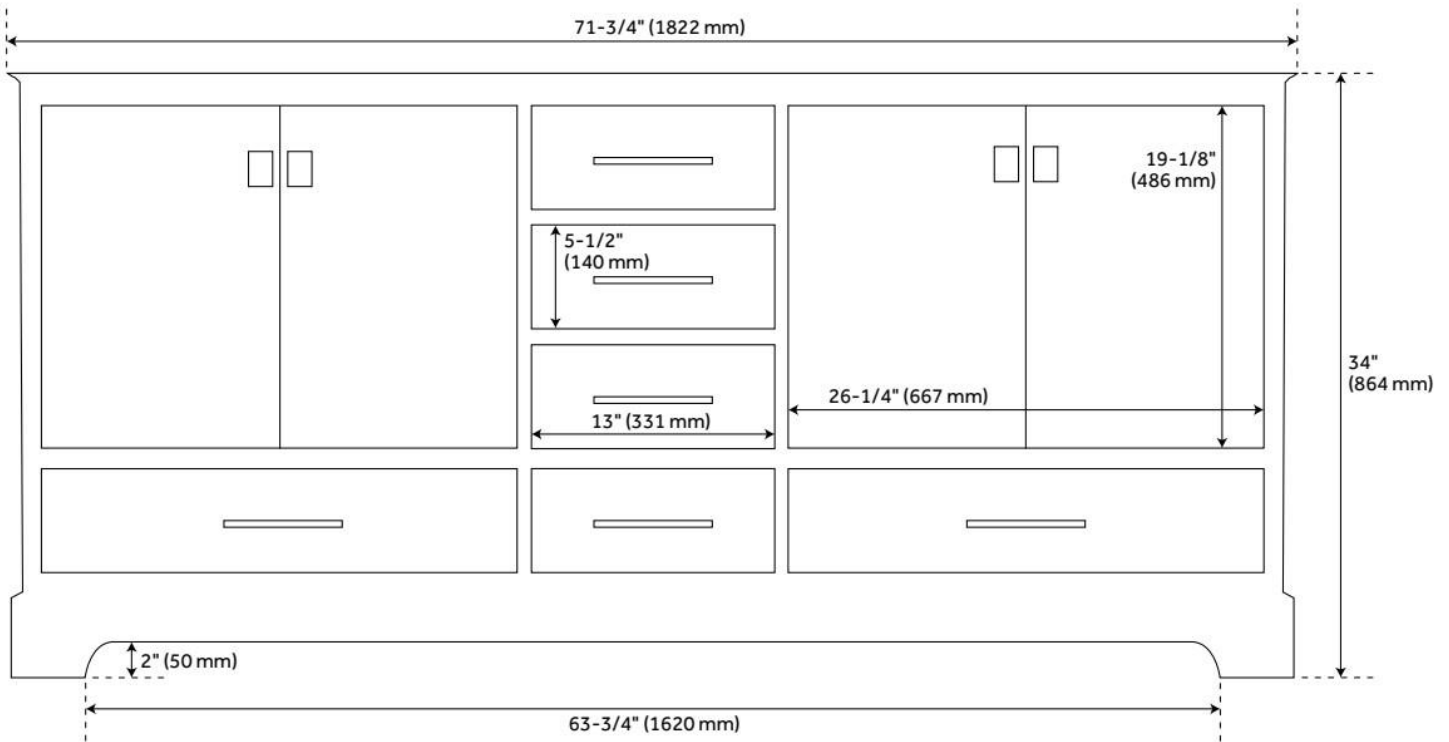

72" QUEN VANITY - DRIFTWOOD BROWN - VANITY CABINET ONLY

SKU: 482901
Code: SH482901

REVISED 7/30/2024