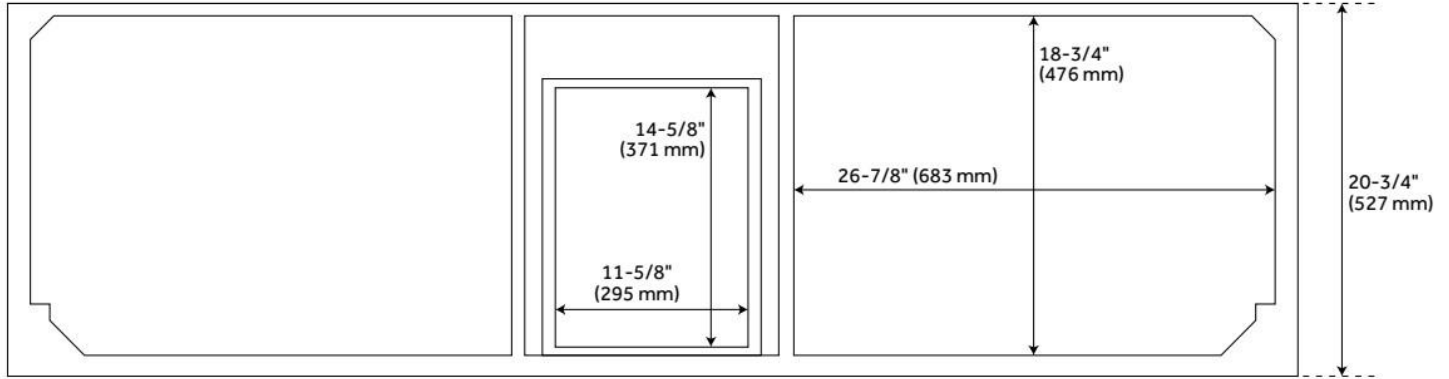

72" QUEN VANITY - DRIFTWOOD BROWN - VANITY CABINET ONLY

SKU: 482901
Code: SH482901

REVISED 7/30/2024