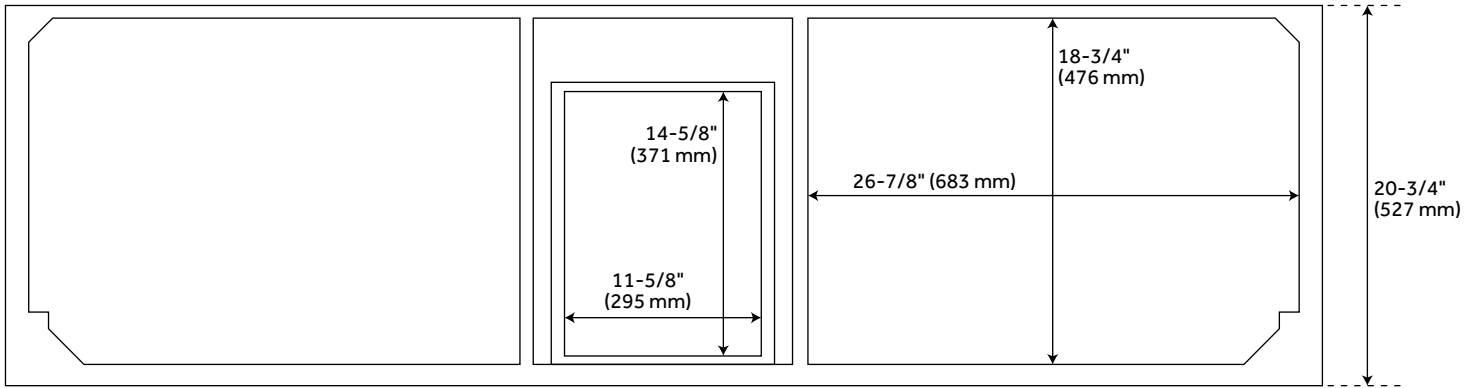

72" QUEN DOUBLE VANITY - DRIFTWOOD BROWN

SKU: 482901

All dimensions and specifications are nominal and may vary. Use actual products for accuracy in critical situations.