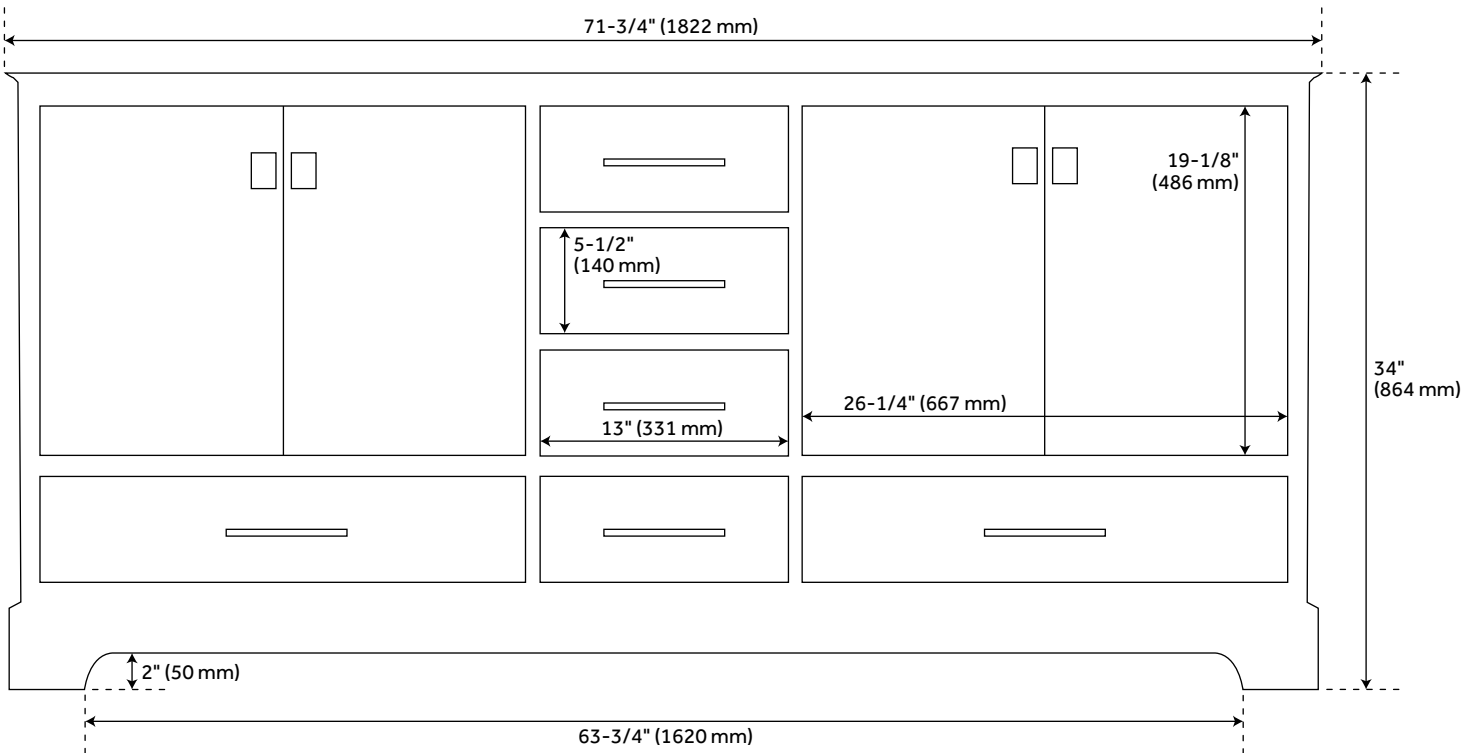

72" QUEN DOUBLE VANITY - DRIFTWOOD BROWN

SKU: 482901

All dimensions and specifications are nominal and may vary. Use actual products for accuracy in critical situations.