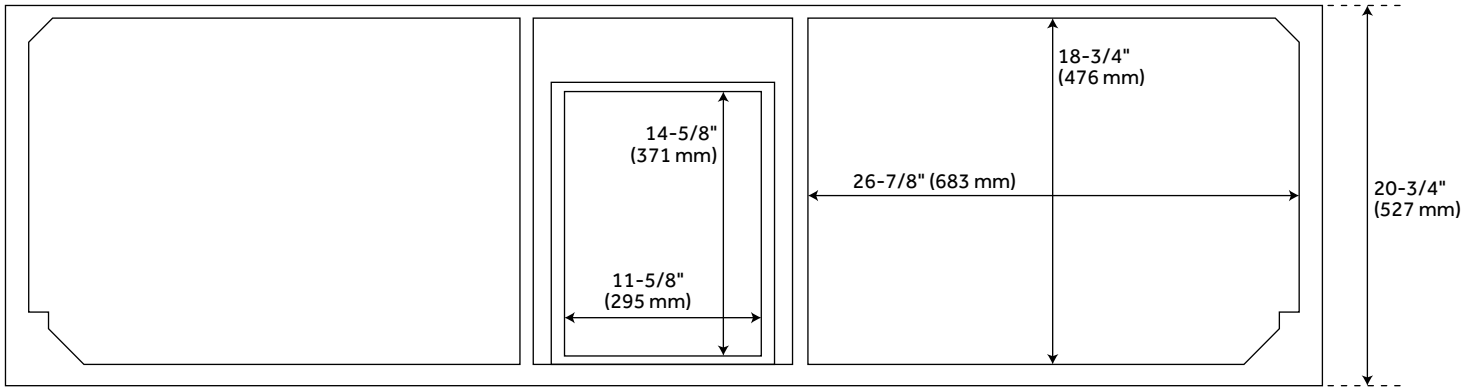

72" QUEN DOUBLE VANITY - DRIFTWOOD BROWN

SKU: 482901

All dimensions and specifications are nominal and may vary. Use actual products for accuracy in critical situations.