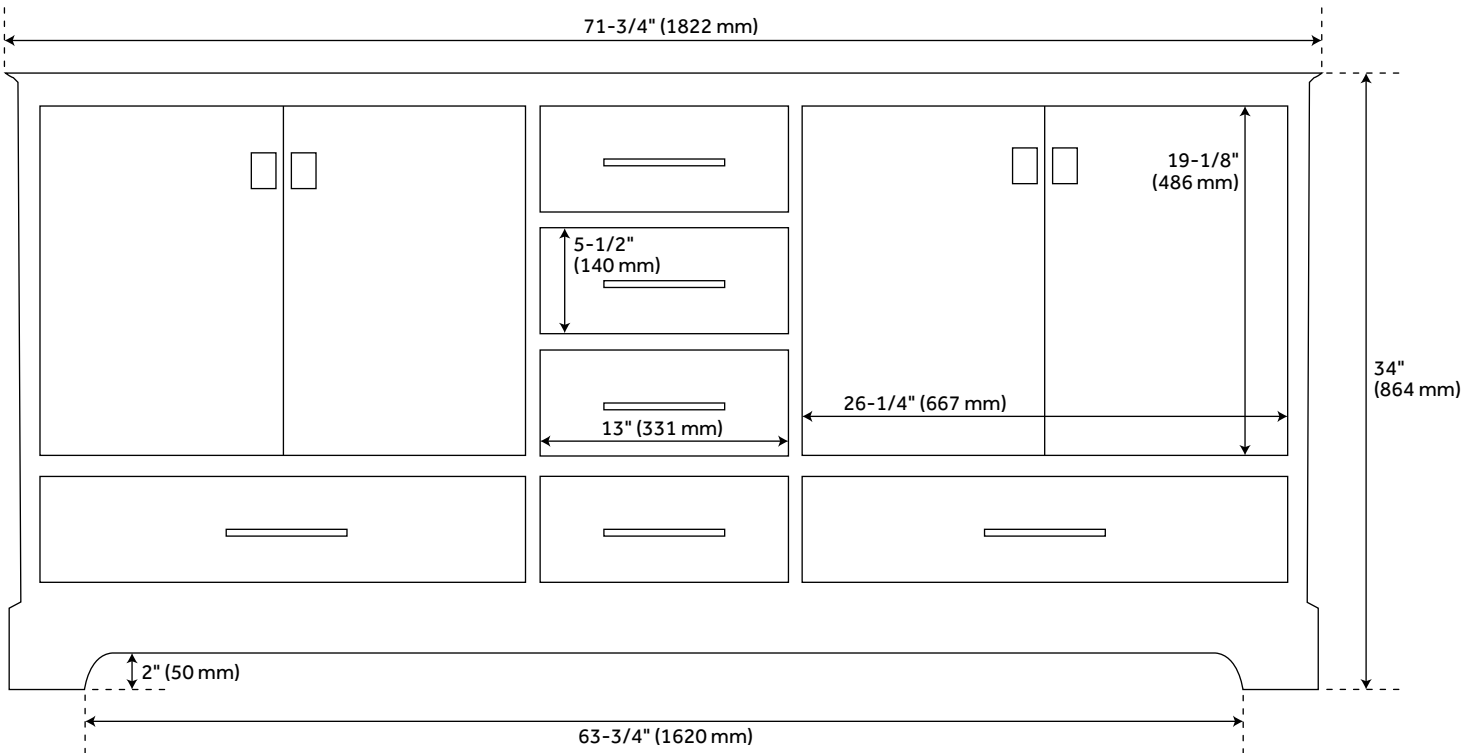

72" QUEN DOUBLE VANITY - DRIFTWOOD BROWN

SKU: 482901

All dimensions and specifications are nominal and may vary. Use actual products for accuracy in critical situations.