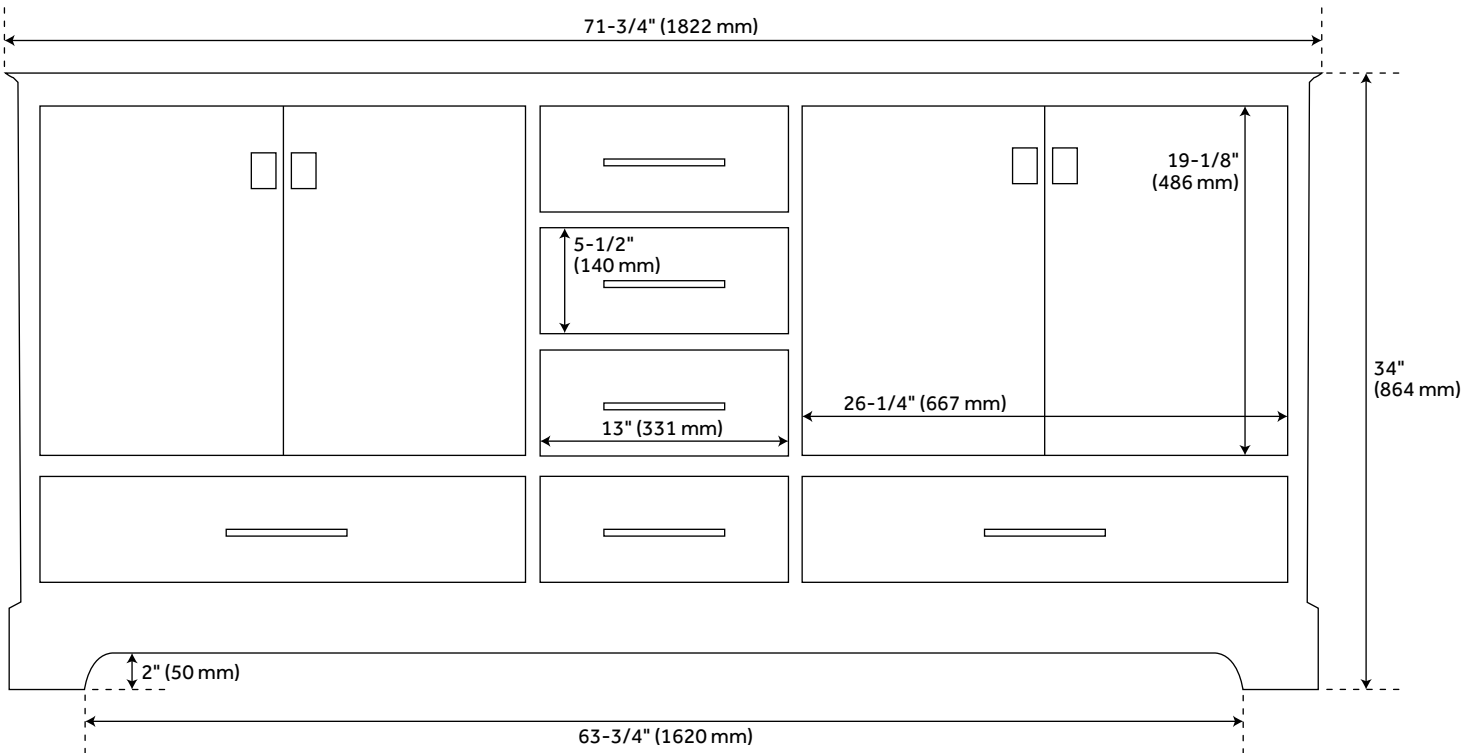

72" QUEN DOUBLE VANITY WITH UNDERMOUNT SINKS - DRIFTWOOD BROWN

SKU: 953664-72-UM

Code: SH483482, SH483483, SH483484, SH483485, SH483486

FEATURES

Installation Type: Freestanding
Features: Soft-Close Hinges; Matching Mirror
Product Finish: Driftwood Brown
Material: Wood
Number of Doors: 4
Number of Drawers: 6
Width: 72"
Height: 34-1/4"
Depth: 21"
Assembly Required: No
Dovetail Drawers: Yes
Number of Basins: 2
Sink Installation: Undermount - Oval
Fits Drain Hole Size: 1-1/2"
Faucet Included: No
Sink Material: Porcelain
Vanity Top Thickness: 3cm
Size: 72"
Hardware Finish: Satin Black
Sink Included: yes
Sink Color: White
Basin Overflow: Yes
Vanity Top Included: yes
Vanity Top Depth: 22"
Vanity Top Width: 73"
Mirror Included: false

REVISED 3/21/2023

72" QUEN DOUBLE VANITY WITH UNDERMOUNT SINKS - DRIFTWOOD BROWN

SKU: 953664-72-UM

Code: SH483482, SH483483, SH483484, SH483485, SH483486

ADDITIONAL FEATURES

- Includes a matching backsplash and a pair of white porcelain sinks.
- Granite is A-grade. Polished Carrara Marble is sourced from Italy.
- Each stone top is carved from a single piece of stone and will feature natural variations.
- All dimensions are ($\pm 1/2"$).
- [Wood finish samples available.](#)

REVISED 3/21/2023

72" QUEN DOUBLE VANITY - DRIFTWOOD BROWN

SKU: 482901

All dimensions and specifications are nominal and may vary. Use actual products for accuracy in critical situations.