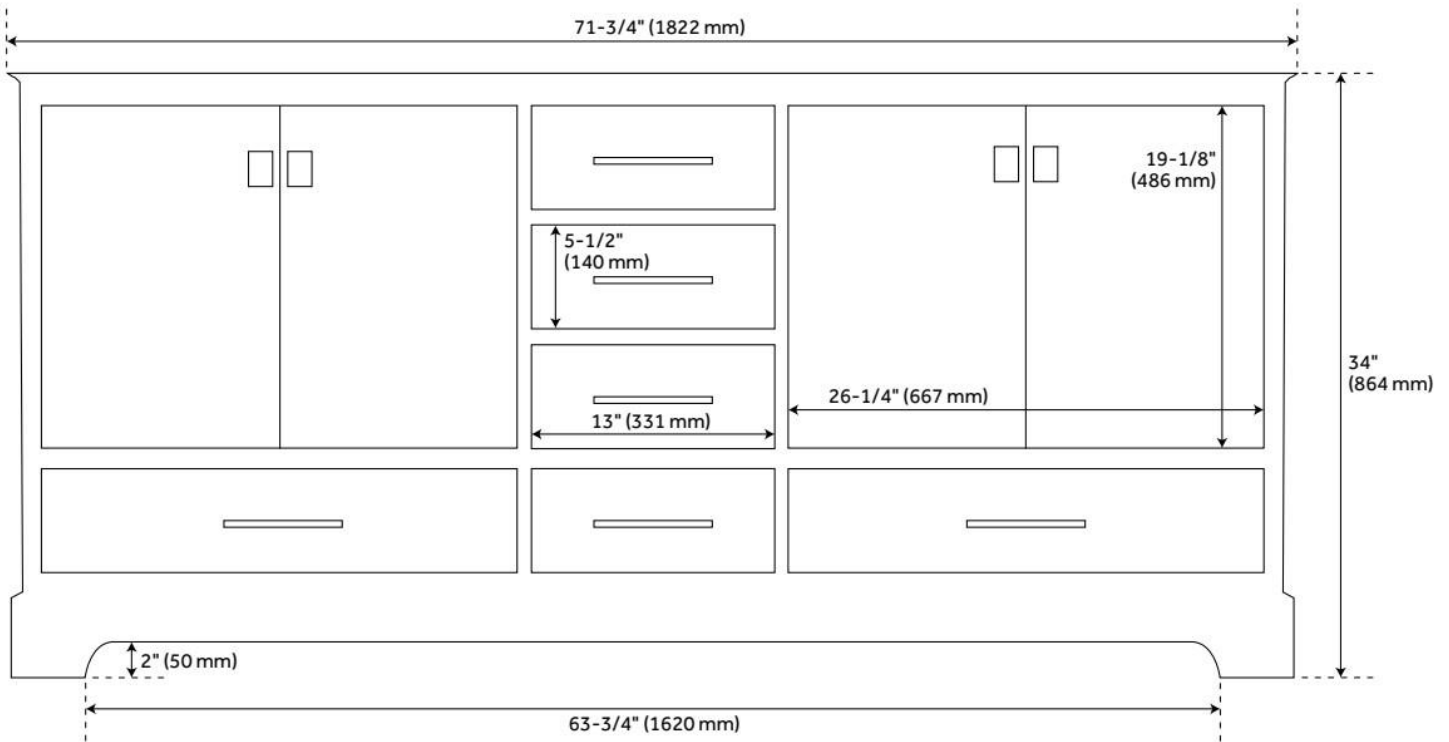

72" QUEN VANITY - MIDNIGHT NAVY BLUE - VANITY CABINET ONLY

SKU: 482902
Code: SH482902

REVISED 7/25/2024