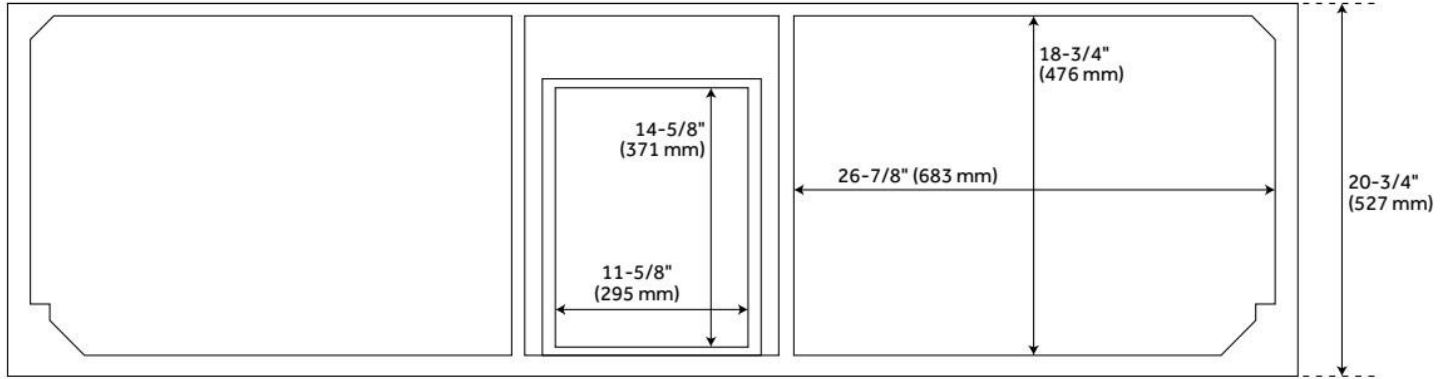

72" QUEN VANITY - MIDNIGHT NAVY BLUE - VANITY CABINET ONLY

SKU: 482902
Code: SH482902

REVISED 7/25/2024