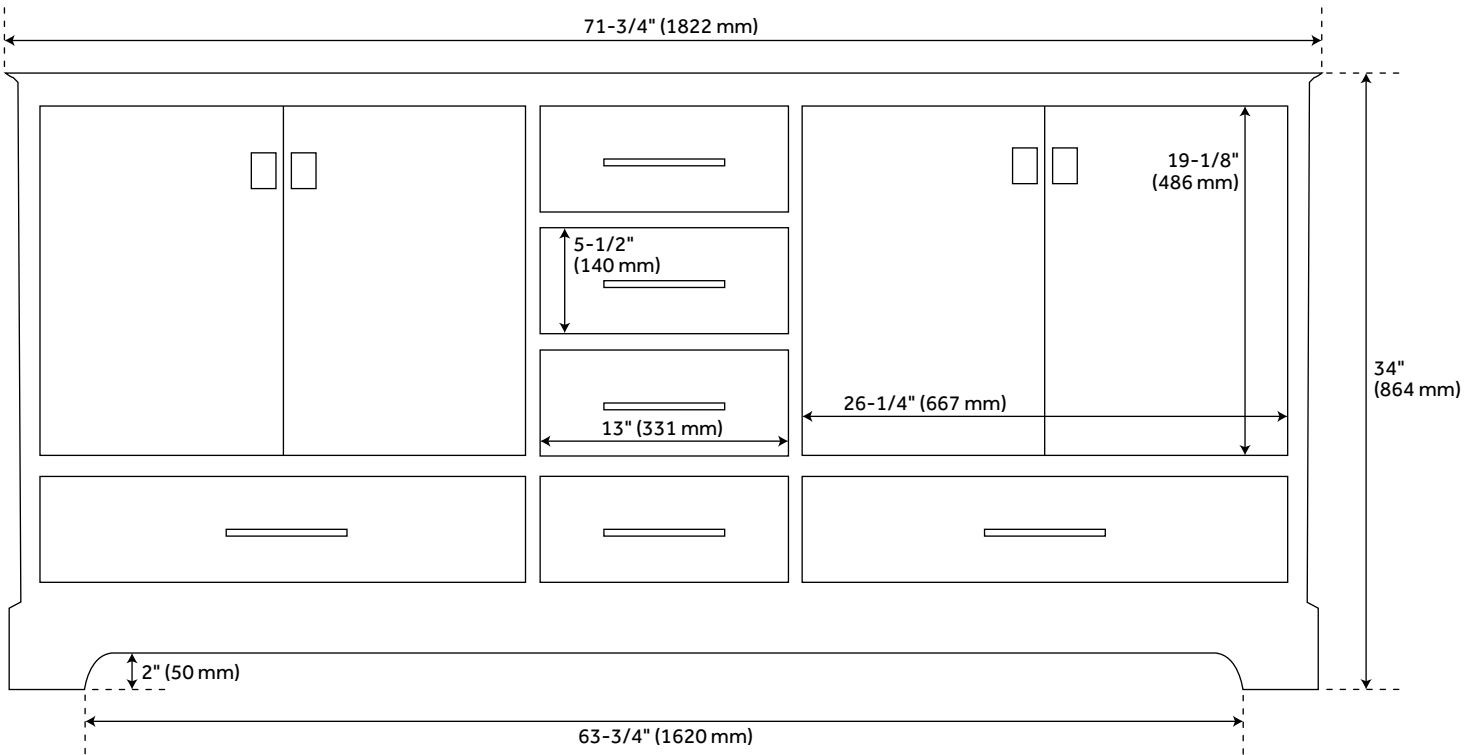

72" QUEN DOUBLE VANITY - MIDNIGHT NAVY BLUE

All dimensions and specifications are nominal and may vary. Use actual products for accuracy in critical situations.