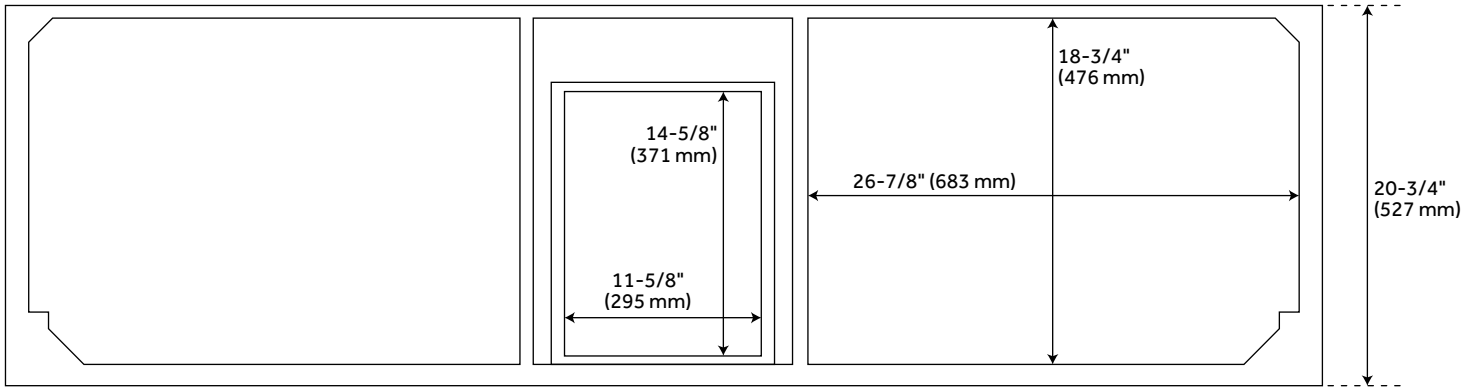

72" QUEN DOUBLE VANITY - MIDNIGHT NAVY BLUE

All dimensions and specifications are nominal and may vary. Use actual products for accuracy in critical situations.