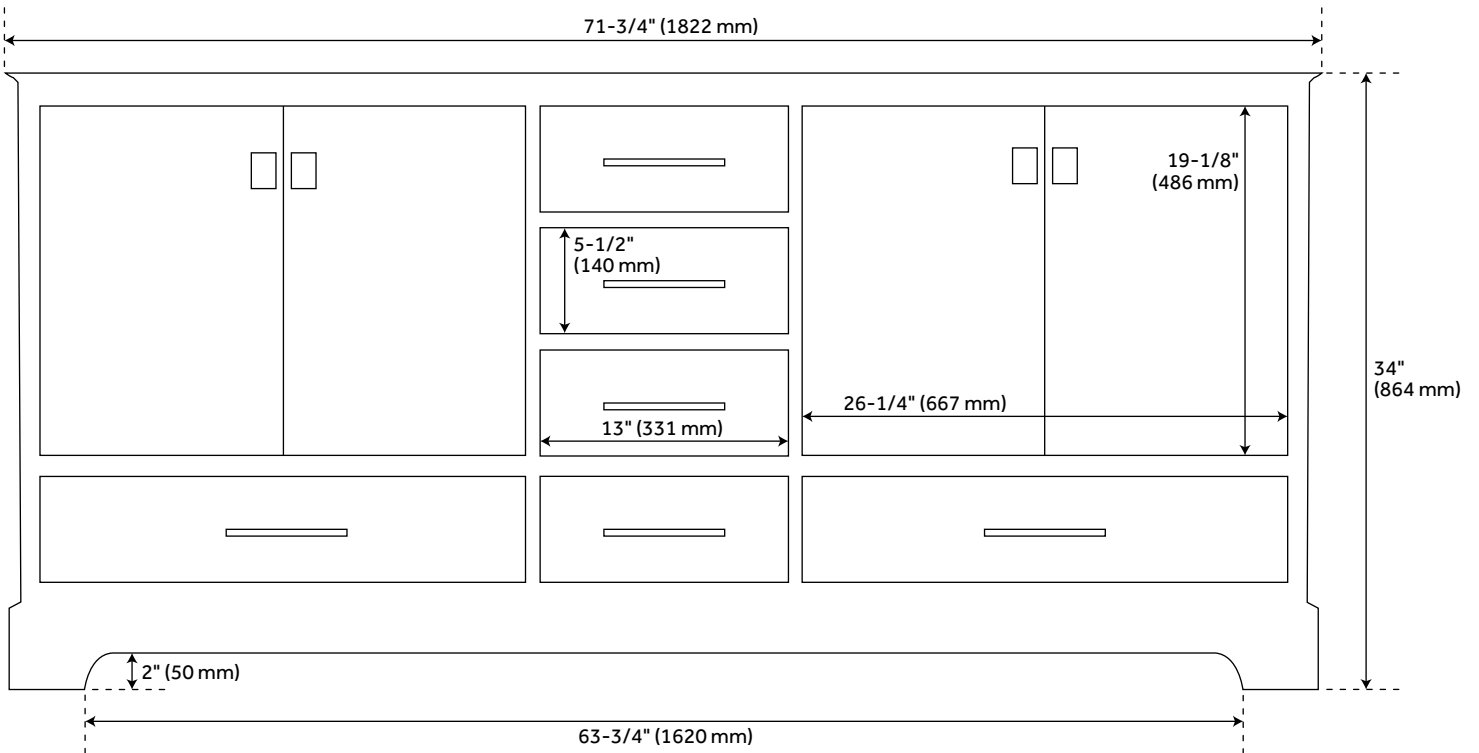

72" QUEN DOUBLE VANITY - MIDNIGHT NAVY BLUE

All dimensions and specifications are nominal and may vary. Use actual products for accuracy in critical situations.