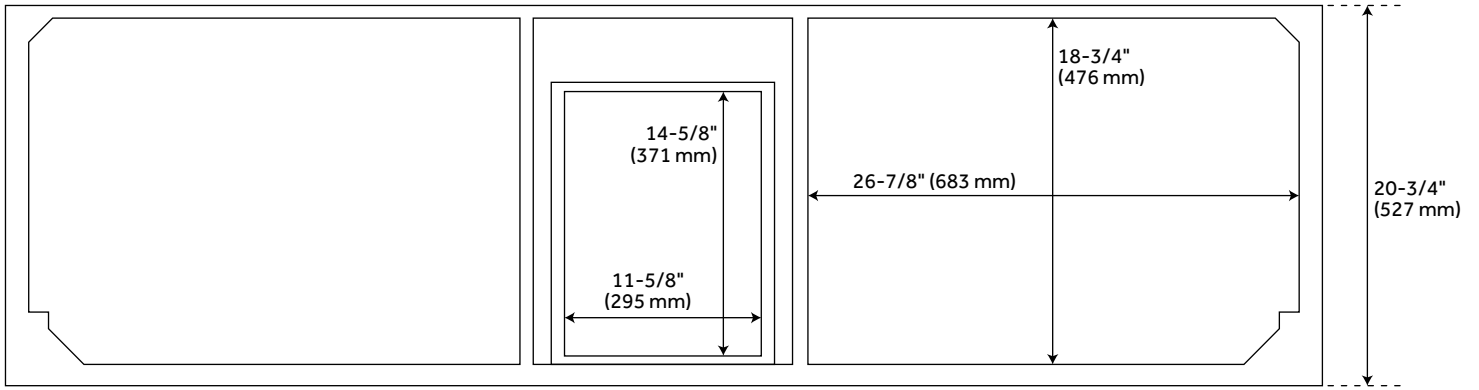

72" QUEN DOUBLE VANITY - MIDNIGHT NAVY BLUE

All dimensions and specifications are nominal and may vary. Use actual products for accuracy in critical situations.