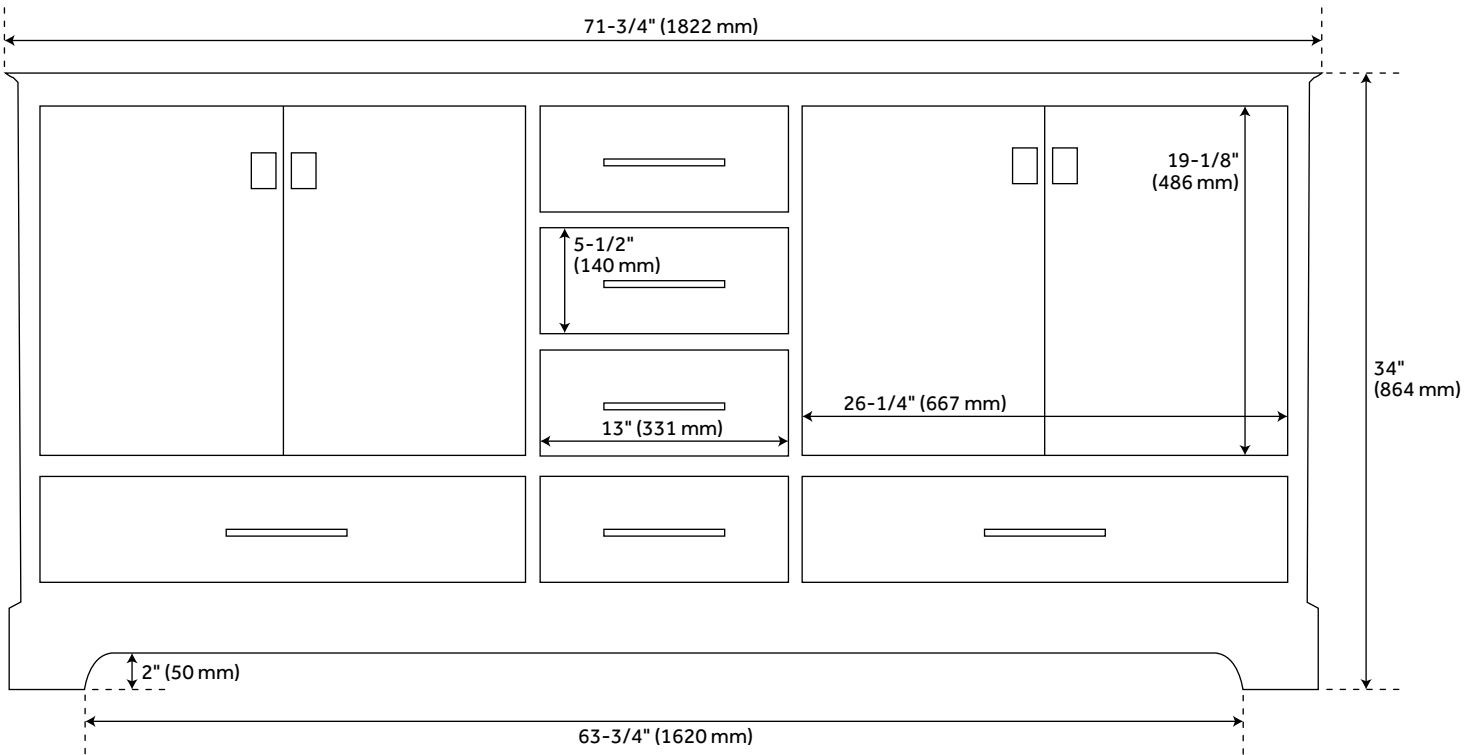

72" QUEN DOUBLE VANITY WITH UNDERMOUNT SINKS - MIDNIGHT NAVY BLUE

SKU: 953665-72-UM

Code: SH483498, SH483499, SH483500, SH483501, SH483502

FEATURES

Installation Type: Freestanding
Features: Soft-Close Hinges; Matching Mirror
Product Finish: Midnight Navy Blue
Material: Wood
Number of Doors: 4
Number of Drawers: 6
Width: 72"
Height: 34-1/4"
Depth: 21"
Assembly Required: No
Dovetail Drawers: Yes
Number of Basins: 2
Sink Installation: Undermount - Oval
Fits Drain Hole Size: 1-1/2"
Faucet Included: No
Sink Material: Porcelain
Vanity Top Thickness: 3cm
Size: 72"
Hardware Finish: Satin Brass
Sink Included: yes
Sink Color: White
Basin Overflow: Yes
Vanity Top Included: yes
Vanity Top Depth: 22"
Vanity Top Width: 73"
Mirror Included: false

REVISED 4/24/2023

72" QUEN DOUBLE VANITY WITH UNDERMOUNT SINKS - MIDNIGHT NAVY BLUE

SKU: 953665-72-UM

Code: SH483498, SH483499, SH483500, SH483501, SH483502

ADDITIONAL FEATURES

- Includes a matching backsplash and a pair of white porcelain sinks.
- Granite is A-grade. Polished Carrara Marble is sourced from Italy.
- Each stone top is carved from a single piece of stone and will feature natural variations.
- All dimensions are ($\pm 1/2"$).
- [Wood finish samples available.](#)

REVISED 4/24/2023

72" QUEN DOUBLE VANITY - MIDNIGHT NAVY BLUE

All dimensions and specifications are nominal and may vary. Use actual products for accuracy in critical situations.