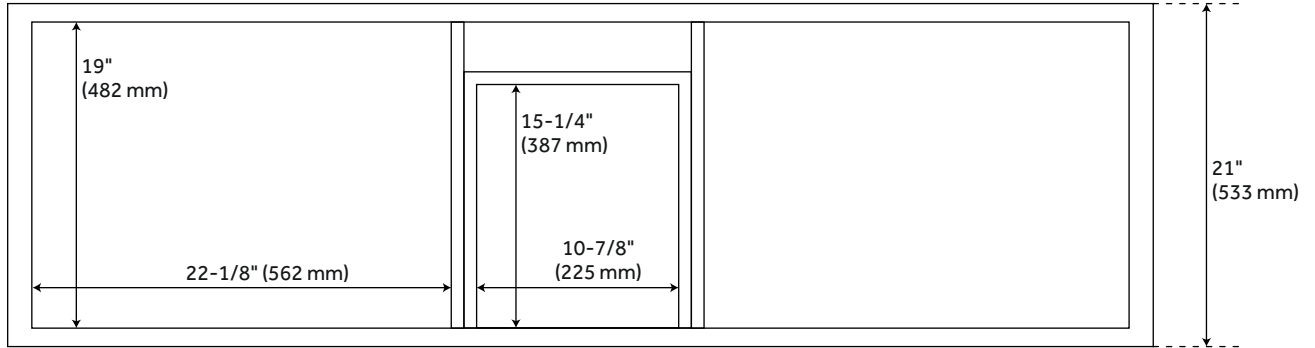

## FEATURES

Installation Type: Freestanding  
Features: Soft-Close Hinges  
Product Finish: Teak  
Material: Teak  
Number of Doors: 4  
Number of Drawers: 3  
Width: 60"  
Height: 34-1/4"  
Depth: 21"  
Assembly Required: No  
Number of Shelves: 2  
Dovetail Drawers: Yes  
Number of Basins: 2  
Vanity Top Options: No Top  
Faucet Included: No  
Vanity Top Material: No Top  
Size: 60"  
Adjustable Shelves: Yes  
Built-In Adjusters: Yes  
Sink Included: no  
Vanity Top Included: no  
Backsplash: No  
Mirror Included: false

## ADDITIONAL FEATURES

- See Installation Instructions for directions to attach the vanity top and sink.
- All dimensions are ( $\pm 1/2$ ").

REVISED 6/8/2023

# 60" SIMIEN TEAK DOUBLE VANITY - TEAK

All dimensions and specifications are nominal and may vary. Use actual products for accuracy in critical situations.