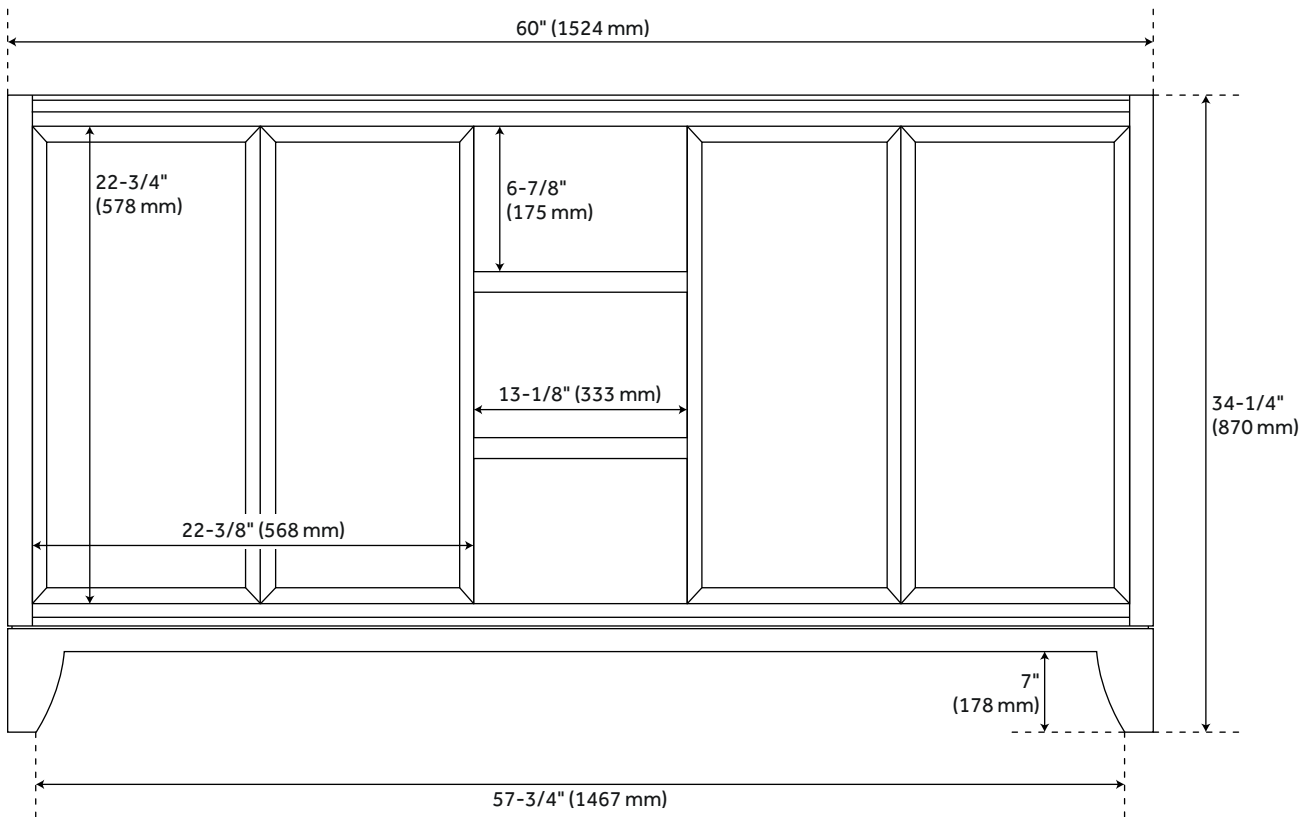

## FEATURES

Installation Type: Freestanding  
Features: Soft-Close Hinges  
Product Finish: Teak  
Material: Teak  
Number of Doors: 4  
Number of Drawers: 3  
Width: 60"  
Height: 34-1/4"  
Depth: 21"  
Assembly Required: No  
Number of Shelves: 2  
Dovetail Drawers: Yes  
Number of Basins: 2  
Vanity Top Options: No Top  
Faucet Included: No  
Vanity Top Material: No Top  
Size: 60"  
Adjustable Shelves: Yes  
Built-In Adjusters: Yes  
Sink Included: no  
Vanity Top Included: no  
Backsplash: No  
Mirror Included: false

## ADDITIONAL FEATURES

- See Installation Instructions for directions to attach the vanity top and sink.
- All dimensions are ( $\pm 1/2$ ").

REVISED 6/8/2023

# 60" SIMIEN TEAK DOUBLE VANITY - TEAK

All dimensions and specifications are nominal and may vary. Use actual products for accuracy in critical situations.