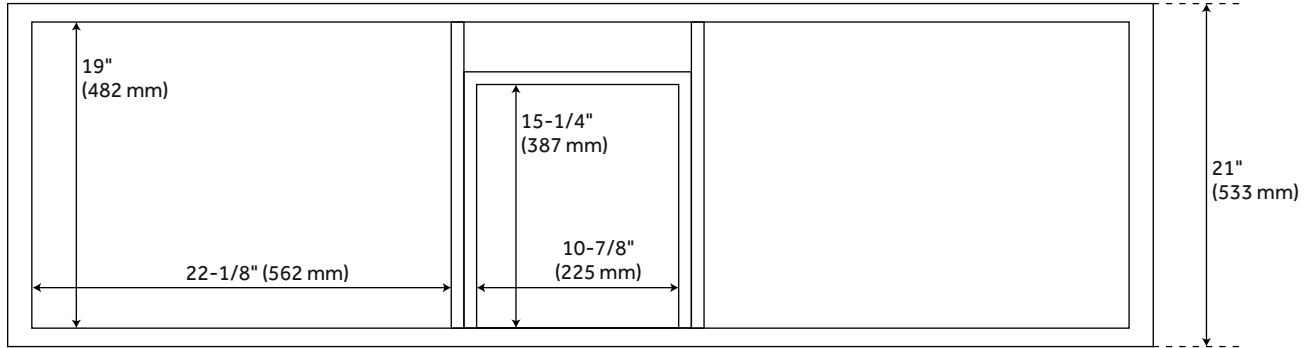

## FEATURES

Installation Type: Freestanding  
Features: Soft-Close Hinges  
Product Finish: Teak  
Material: Teak  
Number of Doors: 4  
Number of Drawers: 3  
Width: 60"  
Height: 34-1/4"  
Depth: 21"  
Assembly Required: No  
Number of Shelves: 2  
Dovetail Drawers: Yes  
Number of Basins: 2  
Sink Installation: Undermount - Oval  
Fits Drain Hole Size: 1-1/2"  
Faucet Included: No  
Sink Material: Porcelain  
Vanity Top Thickness: 3cm  
Size: 60"  
Adjustable Shelves: Yes  
Built-In Adjusters: Yes  
Sink Included: yes  
Sink Color: White  
Basin Overflow: Yes  
Vanity Top Included: yes  
Vanity Top Depth: 22"  
Vanity Top Width: 61"  
Mirror Included: false

# 60" SIMIEN TEAK DOUBLE VANITY - TEAK

All dimensions and specifications are nominal and may vary. Use actual products for accuracy in critical situations.