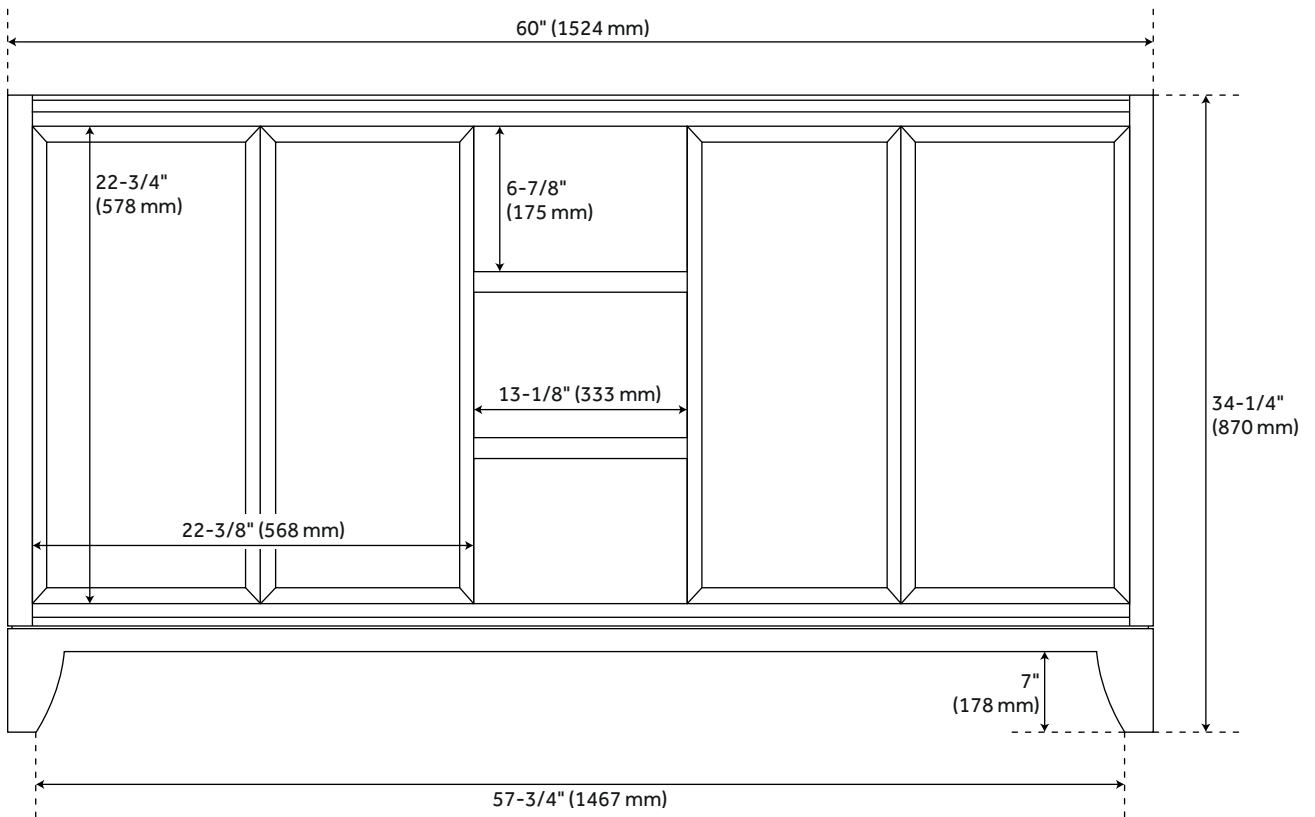

## FEATURES

Installation Type: Freestanding  
Features: Soft-Close Hinges  
Product Finish: Teak  
Material: Teak  
Number of Doors: 4  
Number of Drawers: 3  
Width: 60"  
Height: 34-1/4"  
Depth: 21"  
Assembly Required: No  
Number of Shelves: 2  
Dovetail Drawers: Yes  
Number of Basins: 2  
Sink Installation: Undermount - Oval  
Fits Drain Hole Size: 1-1/2"  
Faucet Included: No  
Sink Material: Porcelain  
Vanity Top Thickness: 3cm  
Size: 60"  
Adjustable Shelves: Yes  
Built-In Adjusters: Yes  
Sink Included: yes  
Sink Color: White  
Basin Overflow: Yes  
Vanity Top Included: yes  
Vanity Top Depth: 22"  
Vanity Top Width: 61"  
Mirror Included: false

# 60" SIMIEN TEAK DOUBLE VANITY - TEAK

All dimensions and specifications are nominal and may vary. Use actual products for accuracy in critical situations.