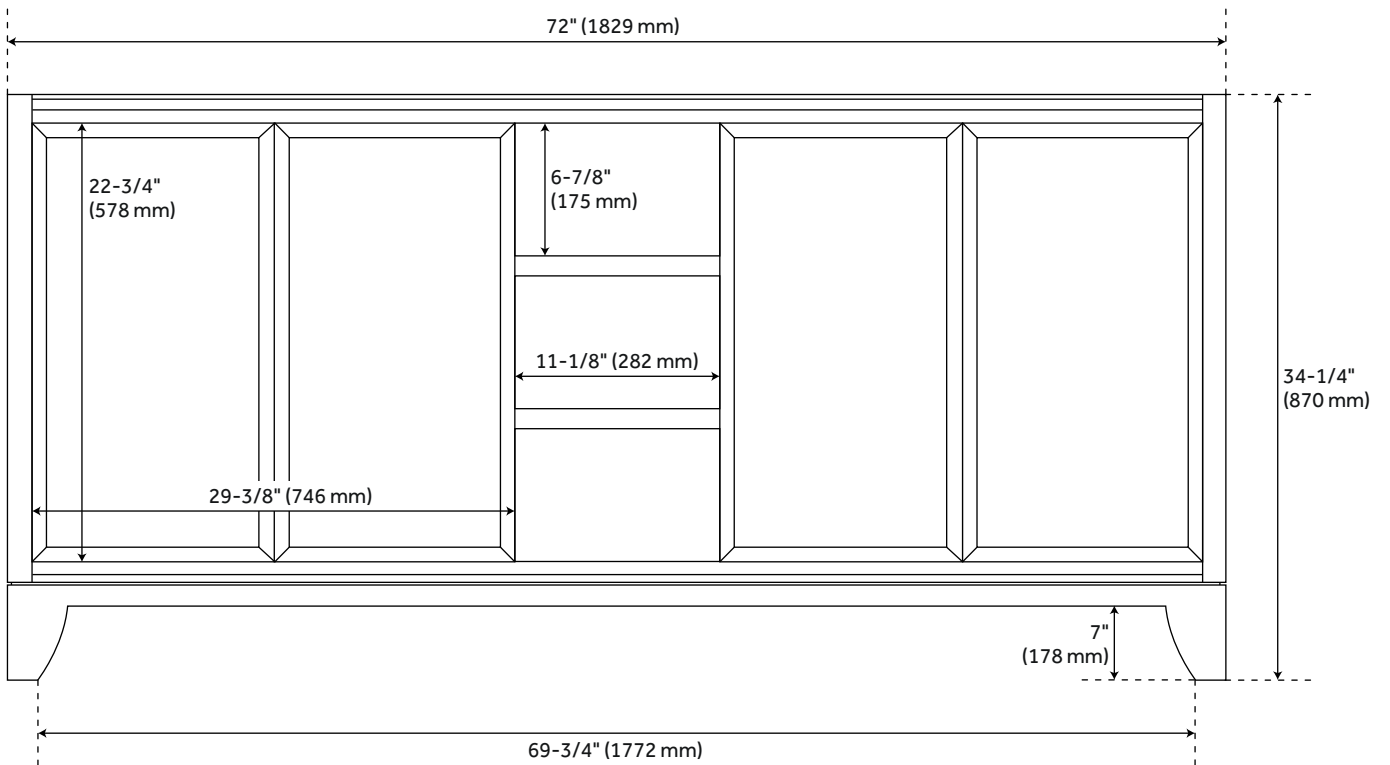

## FEATURES

Installation Type: Freestanding  
Features: Soft-Close Hinges  
Product Finish: Teak  
Material: Teak  
Number of Doors: 4  
Number of Drawers: 3  
Width: 72"  
Height: 34-1/4"  
Depth: 21"  
Assembly Required: No  
Number of Shelves: 2  
Dovetail Drawers: Yes  
Number of Basins: 2  
Vanity Top Options: No Top  
Faucet Included: No  
Vanity Top Material: No Top  
Size: 72"  
Adjustable Shelves: Yes  
Built-In Adjusters: Yes  
Sink Included: no  
Vanity Top Included: no  
Backsplash: No  
Mirror Included: false

## ADDITIONAL FEATURES

- See Installation Instructions for directions to attach the vanity top and sink.
- All dimensions are ( $\pm 1/2$ ").

REVISED 6/8/2023

# 72" SIMIEN TEAK DOUBLE VANITY - TEAK

All dimensions and specifications are nominal and may vary. Use actual products for accuracy in critical situations.