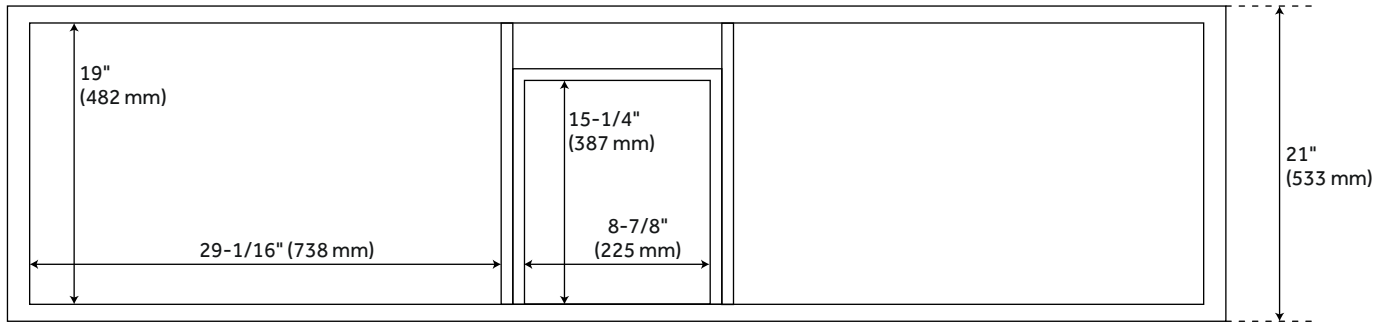

## FEATURES

Installation Type: Freestanding  
Features: Soft-Close Hinges  
Product Finish: Teak  
Material: Teak  
Number of Doors: 4  
Number of Drawers: 3  
Width: 72"  
Height: 34-1/4"  
Depth: 21"  
Assembly Required: No  
Number of Shelves: 2  
Dovetail Drawers: Yes  
Number of Basins: 2  
Vanity Top Options: No Top  
Faucet Included: No  
Vanity Top Material: No Top  
Size: 72"  
Adjustable Shelves: Yes  
Built-In Adjusters: Yes  
Sink Included: no  
Vanity Top Included: no  
Backsplash: No  
Mirror Included: false

## ADDITIONAL FEATURES

- See Installation Instructions for directions to attach the vanity top and sink.
- All dimensions are ( $\pm 1/2$ ").

REVISED 6/8/2023

# 72" SIMIEN TEAK DOUBLE VANITY - TEAK

All dimensions and specifications are nominal and may vary. Use actual products for accuracy in critical situations.