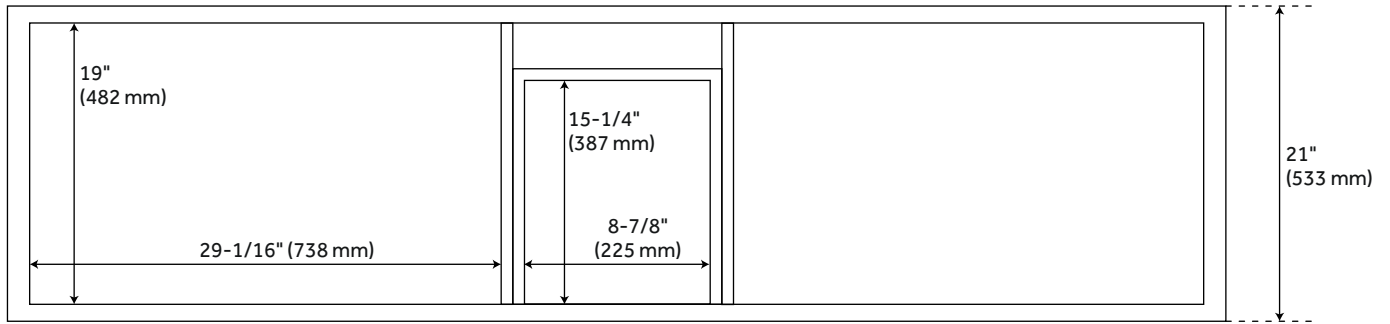

FEATURES

Installation Type: Freestanding
Features: Soft-Close Hinges
Product Finish: Teak
Material: Teak
Number of Doors: 4
Number of Drawers: 3
Width: 72"
Height: 34-1/4"
Depth: 21"
Assembly Required: No
Number of Shelves: 2
Dovetail Drawers: Yes
Number of Basins: 2
Sink Installation: Undermount - Rectangle
Fits Drain Hole Size: 1-1/2"
Faucet Included: No
Sink Material: Porcelain
Vanity Top Thickness: 3cm
Size: 72"
Adjustable Shelves: Yes
Built-In Adjusters: Yes
Sink Included: yes
Sink Color: White
Basin Overflow: Yes
Vanity Top Included: yes
Vanity Top Depth: 22"
Vanity Top Width: 73"
Mirror Included: false

REVISED 1/11/2024

72" SIMIEN TEAK DOUBLE VANITY - TEAK

All dimensions and specifications are nominal and may vary. Use actual products for accuracy in critical situations.