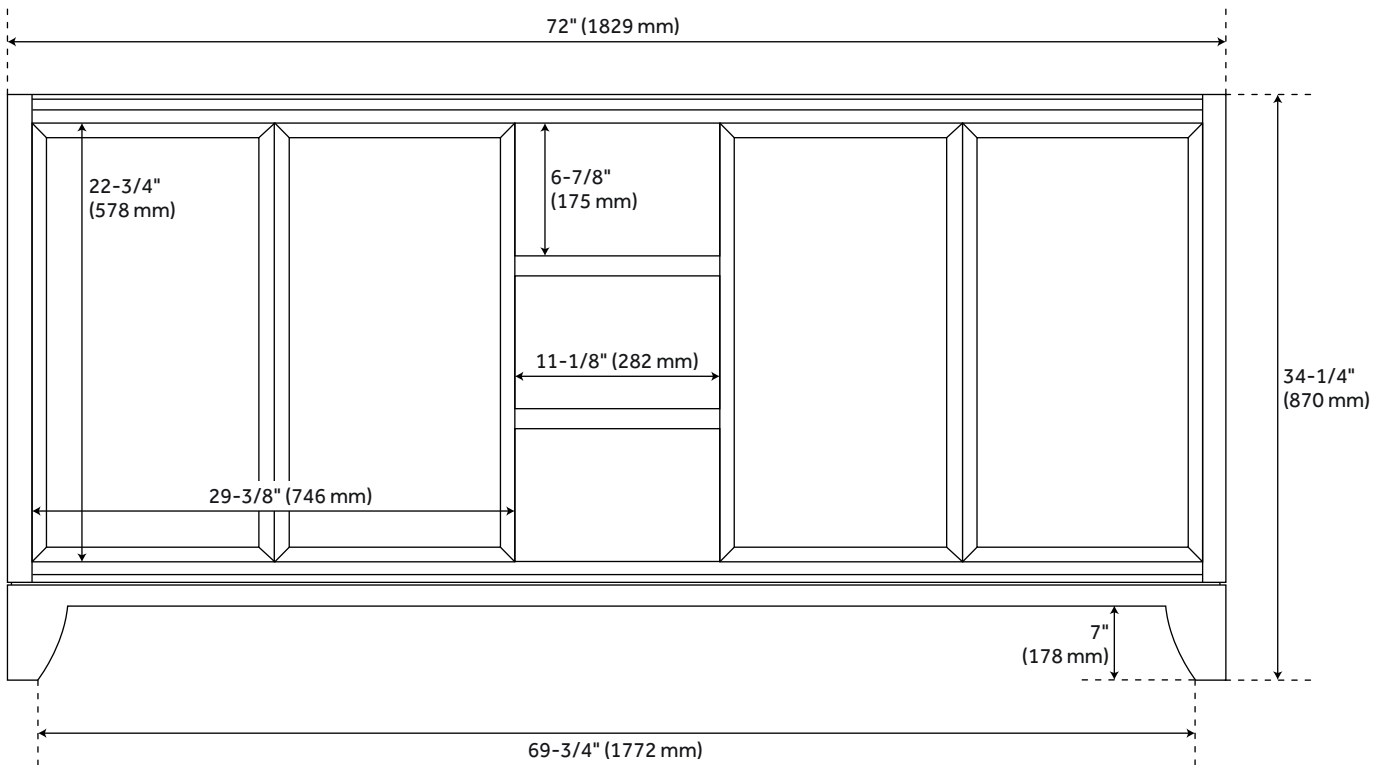

FEATURES

Installation Type: Freestanding
Features: Soft-Close Hinges
Product Finish: Teak
Material: Teak
Number of Doors: 4
Number of Drawers: 3
Width: 72"
Height: 34-1/4"
Depth: 21"
Assembly Required: No
Number of Shelves: 2
Dovetail Drawers: Yes
Number of Basins: 2
Sink Installation: Undermount - Rectangle
Fits Drain Hole Size: 1-1/2"
Faucet Included: No
Sink Material: Porcelain
Vanity Top Thickness: 3cm
Size: 72"
Adjustable Shelves: Yes
Built-In Adjusters: Yes
Sink Included: yes
Sink Color: White
Basin Overflow: Yes
Vanity Top Included: yes
Vanity Top Depth: 22"
Vanity Top Width: 73"
Mirror Included: false

ADDITIONAL FEATURES

- Includes a matching backsplash and a white porcelain sink.
- Granite is A-grade. Polished Carrara Marble is sourced from Italy.
- Each stone top is carved from a single piece of stone and will feature natural variations.
- See Installation Instructions for directions to attach the vanity top and sink.
- All dimensions are ($\pm 1/2$ ").
- [Wood finish samples available.](#)

REVISED 1/11/2024

72" SIMIEN TEAK DOUBLE VANITY - TEAK

All dimensions and specifications are nominal and may vary. Use actual products for accuracy in critical situations.