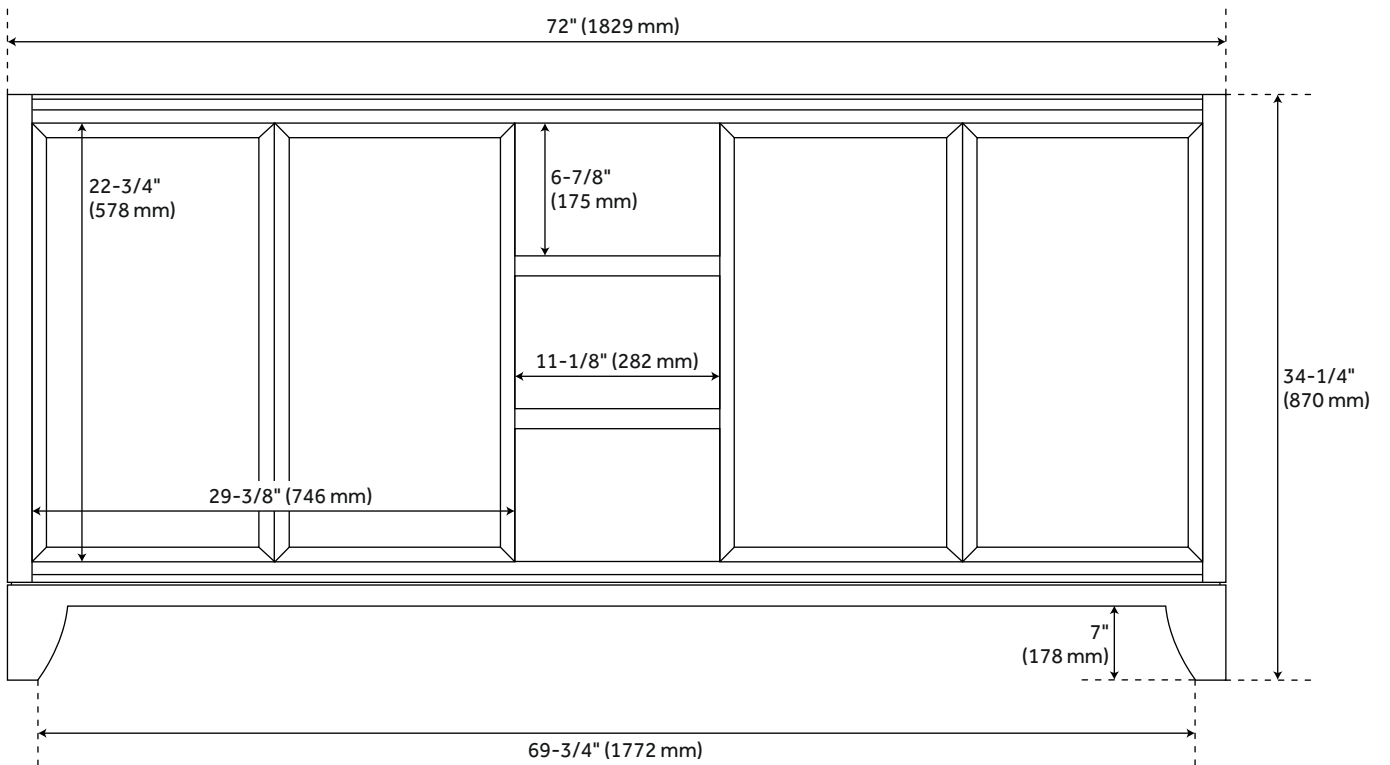

72" SIMIEN TEAK DOUBLE VANITY WITH UNDERMOUNT SINKS - TEAK

SKU: 953674-72-UM

Code: SH483324, SH483325, SH483326, SH483327, SH483328

FEATURES

Installation Type: Freestanding
Features: Soft-Close Hinges
Product Finish: Teak
Material: Teak
Number of Doors: 4
Number of Drawers: 3
Width: 72"
Height: 34-1/4"
Depth: 21"
Assembly Required: No
Number of Shelves: 2
Dovetail Drawers: Yes
Number of Basins: 2
Sink Installation: Undermount - Oval
Fits Drain Hole Size: 1-1/2"
Faucet Included: No
Sink Material: Porcelain
Vanity Top Thickness: 3cm
Size: 72"
Adjustable Shelves: Yes
Built-In Adjusters: Yes
Sink Included: yes
Sink Color: White
Basin Overflow: Yes
Vanity Top Included: yes
Vanity Top Depth: 22"
Vanity Top Width: 73"
Mirror Included: false

REVISED 6/8/2023

72" SIMIEN TEAK DOUBLE VANITY WITH UNDERMOUNT SINKS - TEAK

SKU: 953674-72-UM

Code: SH483324, SH483325, SH483326, SH483327, SH483328

ADDITIONAL FEATURES

- Teak cabinet with rattan door panels.
- Rattan panels are sealed for added durability and protection.
- For proper maintenance, use only a microfiber cloth and brush to remove dust. Do not use chemicals on rattan.
- Keep the rattan dry. If it is exposed to water, clean and dry immediately using a dry cloth.
- Avoid direct sunlight to uphold the rattan's integrity.
- Includes a matching backsplash and a pair of white porcelain sinks.
- Granite is A-grade. Polished Carrara Marble is sourced from Italy.
- Each stone top is carved from a single piece of stone and will feature natural variations.
- All dimensions are ($\pm 1/2$ ").
- [Wood finish samples available.](#)

REVISED 6/8/2023

72" SIMIEN TEAK DOUBLE VANITY - TEAK

All dimensions and specifications are nominal and may vary. Use actual products for accuracy in critical situations.