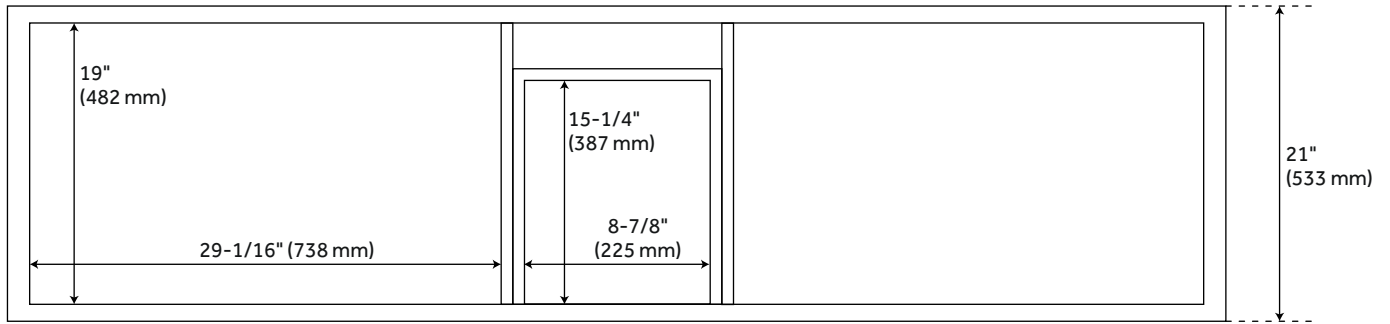

72" SIMIEN TEAK DOUBLE VANITY WITH UNDERMOUNT SINKS - TEAK

SKU: 953674-72-UM

Code: SH483324, SH483325, SH483326, SH483327, SH483328

FEATURES

Installation Type: Freestanding
Features: Soft-Close Hinges
Product Finish: Teak
Material: Teak
Number of Doors: 4
Number of Drawers: 3
Width: 72"
Height: 34-1/4"
Depth: 21"
Assembly Required: No
Number of Shelves: 2
Dovetail Drawers: Yes
Number of Basins: 2
Sink Installation: Undermount - Oval
Fits Drain Hole Size: 1-1/2"
Faucet Included: No
Sink Material: Porcelain
Vanity Top Thickness: 3cm
Size: 72"
Adjustable Shelves: Yes
Built-In Adjusters: Yes
Sink Included: yes
Sink Color: White
Basin Overflow: Yes
Vanity Top Included: yes
Vanity Top Depth: 22"
Vanity Top Width: 73"
Mirror Included: false

REVISED 6/8/2023

72" SIMIEN TEAK DOUBLE VANITY - TEAK

All dimensions and specifications are nominal and may vary. Use actual products for accuracy in critical situations.