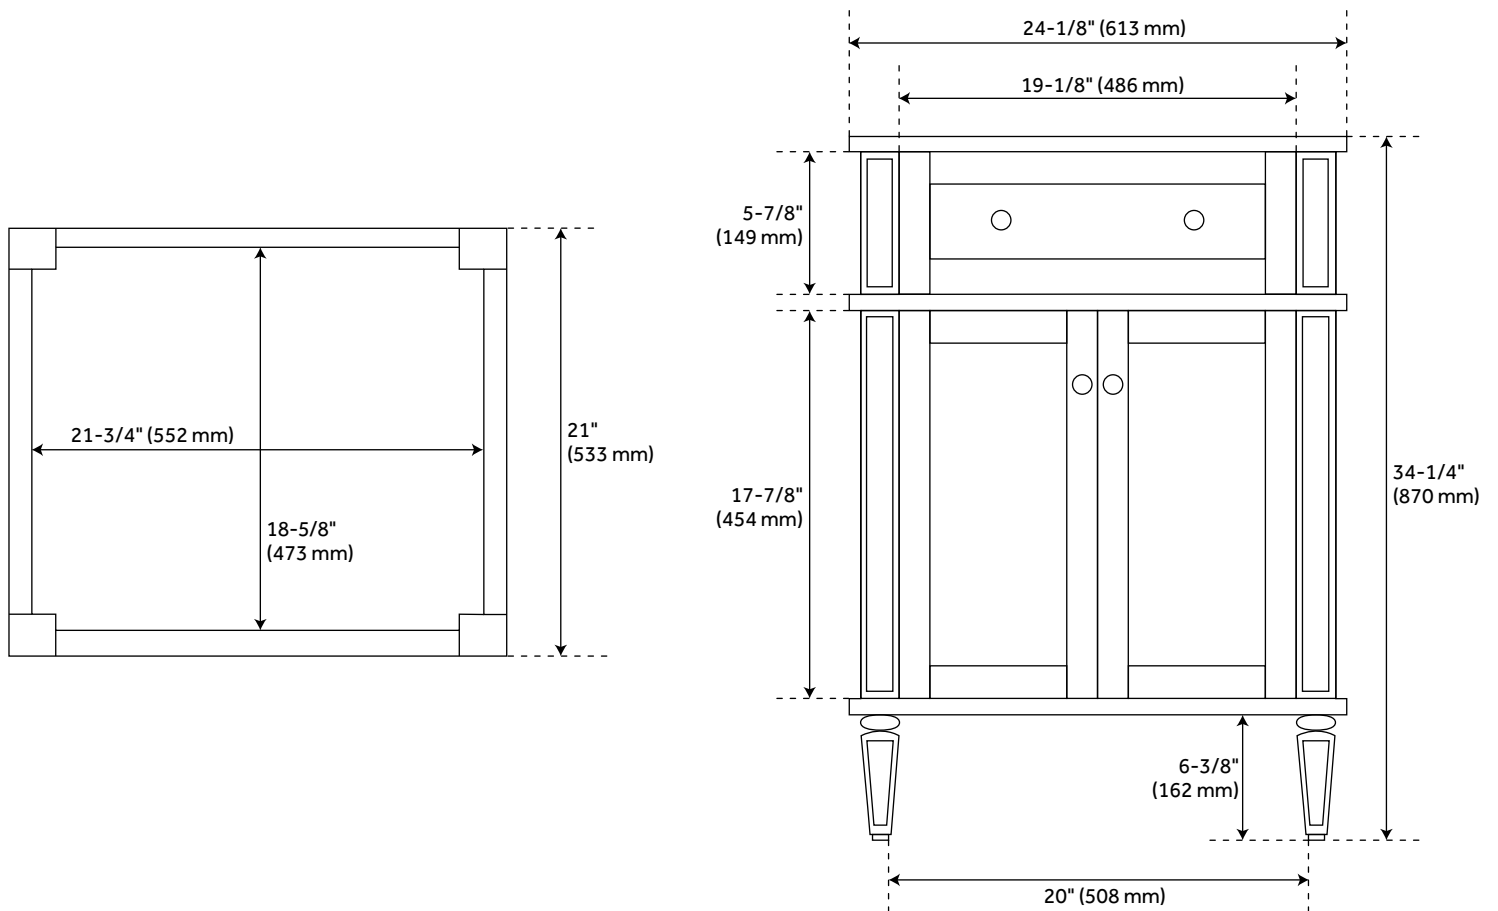

24" ELMDALE VANITY WITH RECTANGULAR UNDERMOUNT SINK - CHARCOAL BLACK

SKU: 953349-24-RUMB

FEATURES

Installation Type: Freestanding
Features: Soft-Close Hinges; Matching Mirror
Product Finish: Charcoal Black
Material: Mahogany
Number of Doors: 2
Number of Drawers: 1
Width: 24-1/8"
Height: 34-1/4"
Depth: 21"
Assembly Required: No
Number of Shelves: 1
Dovetail Drawers: Yes
Number of Basins: 1
Sink Installation: Undermount - Rectangle
Basin Length: 16"
Basin Width: 11-3/4"
Water Depth To Overflow: 4-1/2"
Fits Drain Hole Size: 1-1/2"
Faucet Included: No
Sink Material: Porcelain
Vanity Top Thickness: 3cm
Water Depth to Rim: 6"
Adjustable Shelves: Yes
Hardware Finish: Black
Built-In Adjusters: Yes
Sink Included: Optional
Sink Color: White
Basin Overflow: Yes
Vanity Top Included: Optional
Vanity Top Depth: 22"
Vanity Top Width: 25"
Backsplash: Yes
Mirror Included: No

REVISED 9/7/2022

24" ELMDALE VANITY WITH RECTANGULAR UNDERMOUNT SINK - CHARCOAL BLACK

SKU: 953349-24-RUMB

ADDITIONAL FEATURES

- If a vanity top is selected, it will come with a backsplash and a white porcelain sink.
- Granite is A-grade. Polished Carrara Marble is sourced from Italy.
- Each stone top is carved from a single piece of stone and will feature natural variations.
- See Installation Instructions for directions to attach the vanity top and sink.
- All dimensions are ($\pm 1/2''$).
- [Additional hardware finishes sold separately.](#)

REVISED 9/7/2022

24" ELMDALE VANITY - CHARCOAL BLACK

SKU: 483563

All dimensions and specifications are nominal and may vary. Use actual products for accuracy in critical situations.