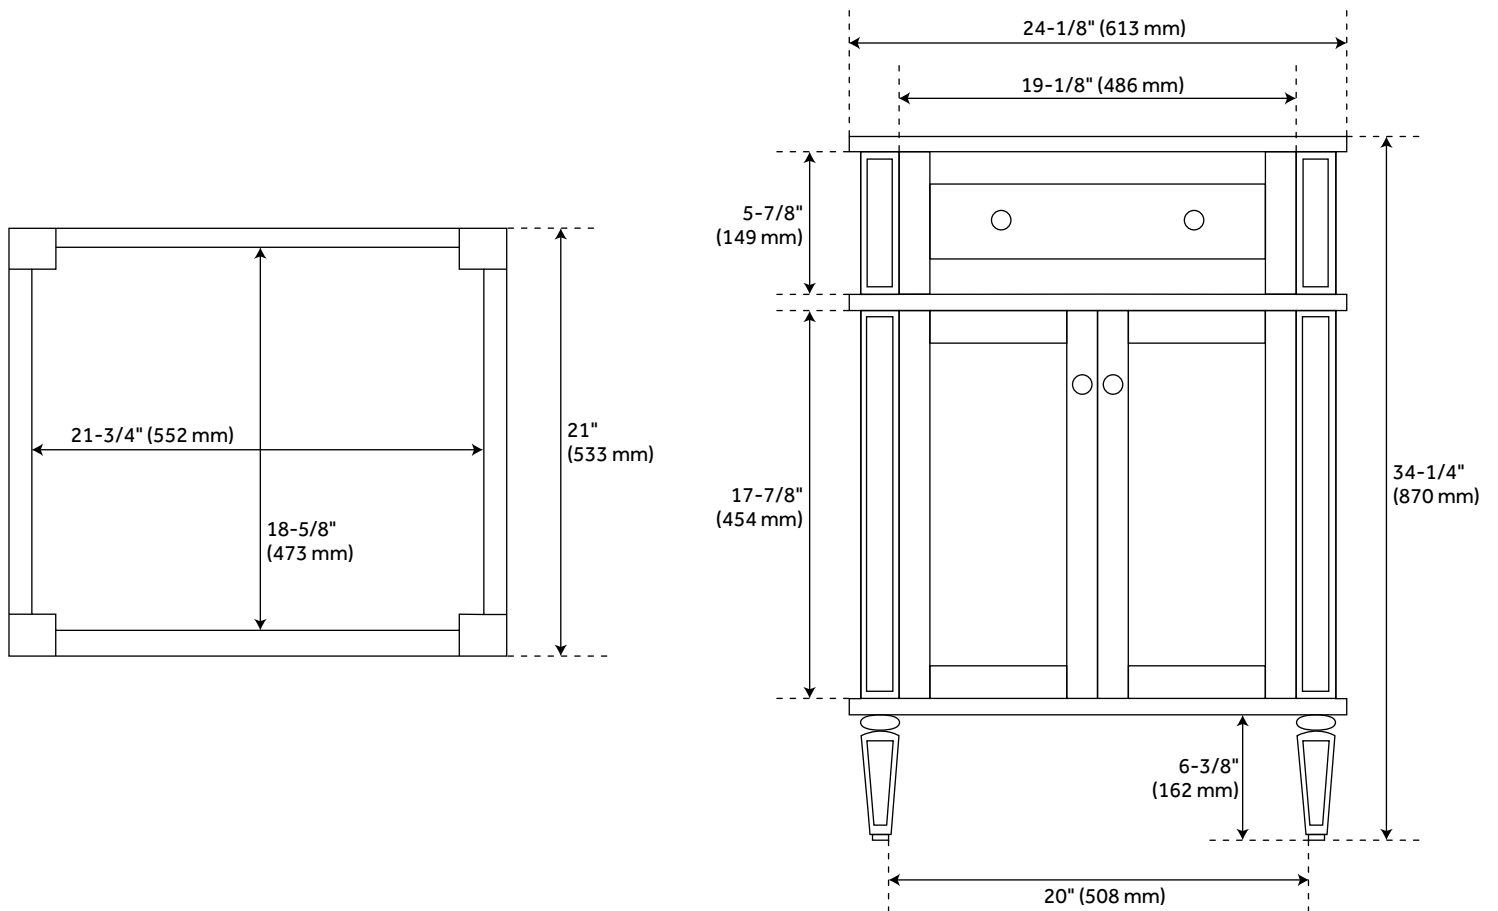

24" ELMDALE VANITY WITH UNDERMOUNT SINK - CHARCOAL BLACK

SKU: 953349-24-UM

FEATURES

Installation Type: Freestanding
Features: Soft-Close Hinges; Matching Mirror
Product Finish: Charcoal Black
Material: Mahogany
Number of Doors: 2
Number of Drawers: 1
Width: 24-1/8"
Height: 34-1/4"
Depth: 21"
Assembly Required: No
Number of Shelves: 1
Dovetail Drawers: Yes
Number of Basins: 1
Sink Installation: Undermount - Oval
Basin Length: 16"
Basin Width: 12-1/2"
Water Depth To Overflow: 5"
Fits Drain Hole Size: 1-1/2"
Faucet Included: No
Sink Material: Porcelain
Vanity Top Thickness: 3cm
Water Depth to Rim: 6"
Adjustable Shelves: Yes
Hardware Finish: Black
Built-In Adjusters: Yes
Sink Included: Optional
Sink Color: White
Basin Overflow: Yes
Vanity Top Included: Optional
Vanity Top Depth: 22"
Vanity Top Width: 25"
Backsplash: Yes
Mirror Included: No

REVISED 9/7/2022

24" ELMDALE VANITY WITH UNDERMOUNT SINK - CHARCOAL BLACK

SKU: 953349-24-UM

ADDITIONAL FEATURES

- If a vanity top is selected, it will come with a backsplash and a white porcelain sink.
- Granite is A-grade. Polished Carrara Marble is sourced from Italy.
- Each stone top is carved from a single piece of stone and will feature natural variations.
- See Installation Instructions for directions to attach the vanity top and sink.
- All dimensions are ($\pm 1/2''$).
- [Additional hardware finishes sold separately.](#)

REVISED 9/7/2022

24" ELMDALE VANITY - CHARCOAL BLACK

SKU: 483563

All dimensions and specifications are nominal and may vary. Use actual products for accuracy in critical situations.