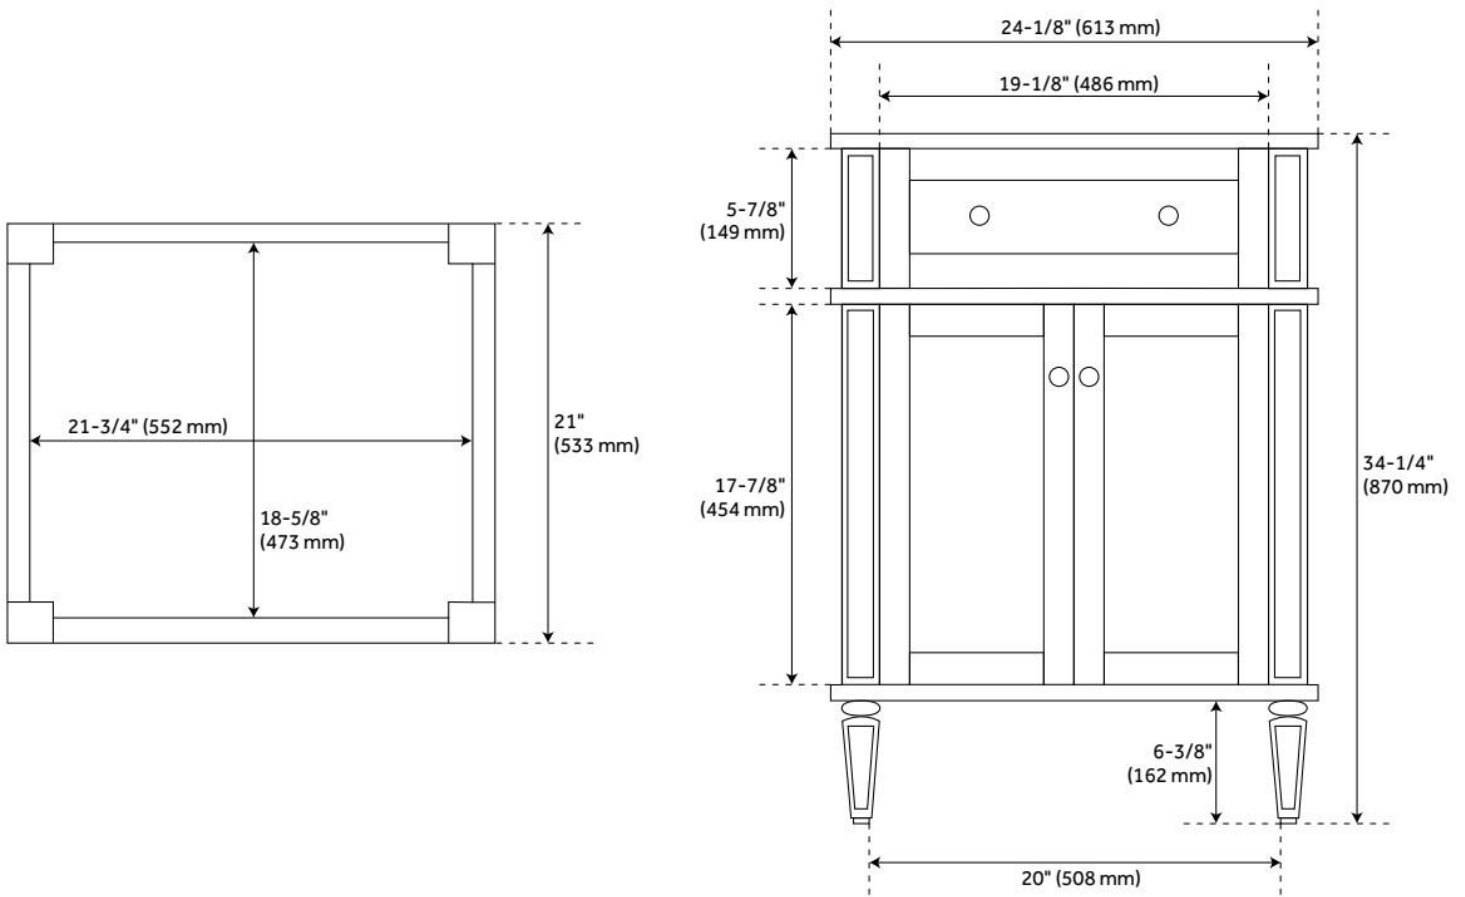

24" ELMDALE VANITY - CHARCOAL BLACK - VANITY CABINET ONLY

SKU: 483563
Code: SH483563

FEATURES

Material: Mahogany
Product Finish: Charcoal Black
Number of Doors: 2
Number of Drawers: 1
Soft-Close Hinges: Yes
Soft-Close Slides: Yes
Dovetail Drawers: Yes
Adjustable Shelves: Yes
Hardware Finish: Black
Built-In Adjusters: Yes

ADDITIONAL FEATURES

- See Installation Instructions for directions to attach the vanity top and sink.
- All dimensions are ($\pm 1/2$ ").

REVISED 8/8/2024

24" ELMDALE VANITY - CHARCOAL BLACK - VANITY CABINET ONLY

SKU: 483563
Code: SH483563

REVISED 8/8/2024