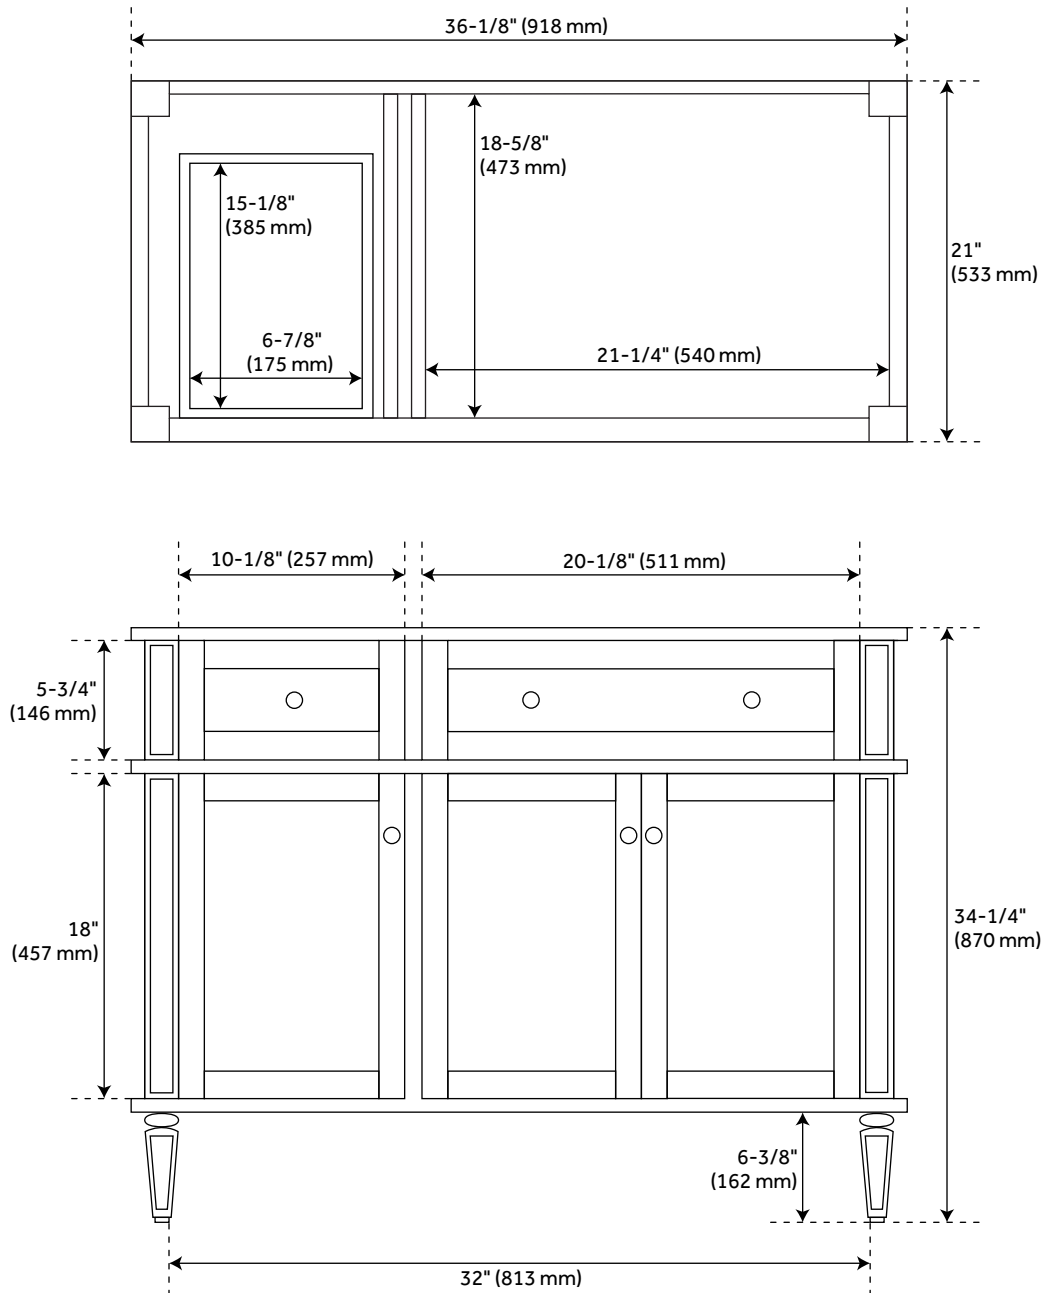

36" ELMDALE VANITY - CHARCOAL BLACK

SKU: 483564

All dimensions and specifications are nominal and may vary. Use actual products for accuracy in critical situations.