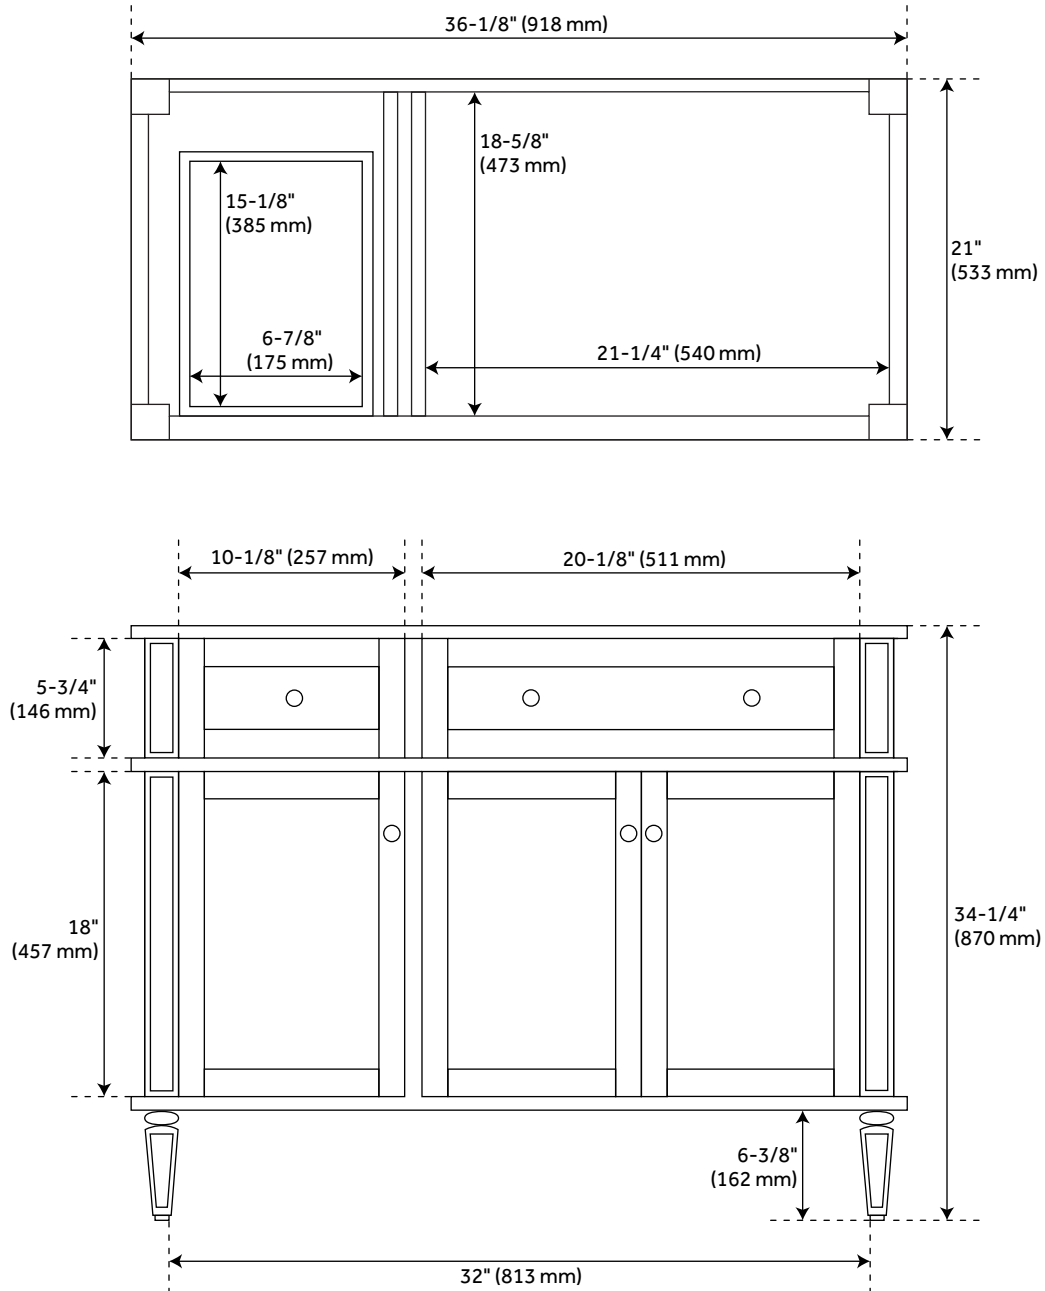

36" ELMDALE VANITY WITH UNDERMOUNT SINK - CHARCOAL BLACK

SKU: 953349-36-UM

FEATURES

Installation Type: Freestanding
Features: Soft-Close Hinges; Matching Mirror
Product Finish: Charcoal Black
Material: Mahogany
Number of Doors: 3
Number of Drawers: 3
Width: 36-1/8"
Height: 34-1/4"
Depth: 21"
Assembly Required: No
Number of Shelves: 2
Dovetail Drawers: Yes
Number of Basins: 1
Sink Installation: Undermount - Oval
Basin Length: 16"
Basin Width: 12-1/2"
Water Depth To Overflow: 5"
Fits Drain Hole Size: 1-1/2"
Faucet Included: No
Sink Material: Porcelain
Vanity Top Thickness: 3cm
Water Depth to Rim: 6"
Adjustable Shelves: Yes
Hardware Finish: Black
Built-In Adjusters: Yes
Sink Included: Optional
Sink Color: White
Basin Overflow: Yes
Vanity Top Included: Optional
Vanity Top Depth: 22"
Vanity Top Width: 25"
Backsplash: Yes
Mirror Included: No

REVISED 9/7/2022

36" ELMDALE VANITY WITH UNDERMOUNT SINK - CHARCOAL BLACK

SKU: 953349-36-UM

ADDITIONAL FEATURES

- If a vanity top is selected, it will come with a backsplash and a white porcelain sink.
- Granite is A-grade. Polished Carrara Marble is sourced from Italy.
- Each stone top is carved from a single piece of stone and will feature natural variations.
- See Installation Instructions for directions to attach the vanity top and sink.
- All dimensions are ($\pm 1/2''$).
- [Additional hardware finishes sold separately.](#)

REVISED 9/7/2022

36" ELMDALE VANITY - CHARCOAL BLACK

SKU: 483564

All dimensions and specifications are nominal and may vary. Use actual products for accuracy in critical situations.