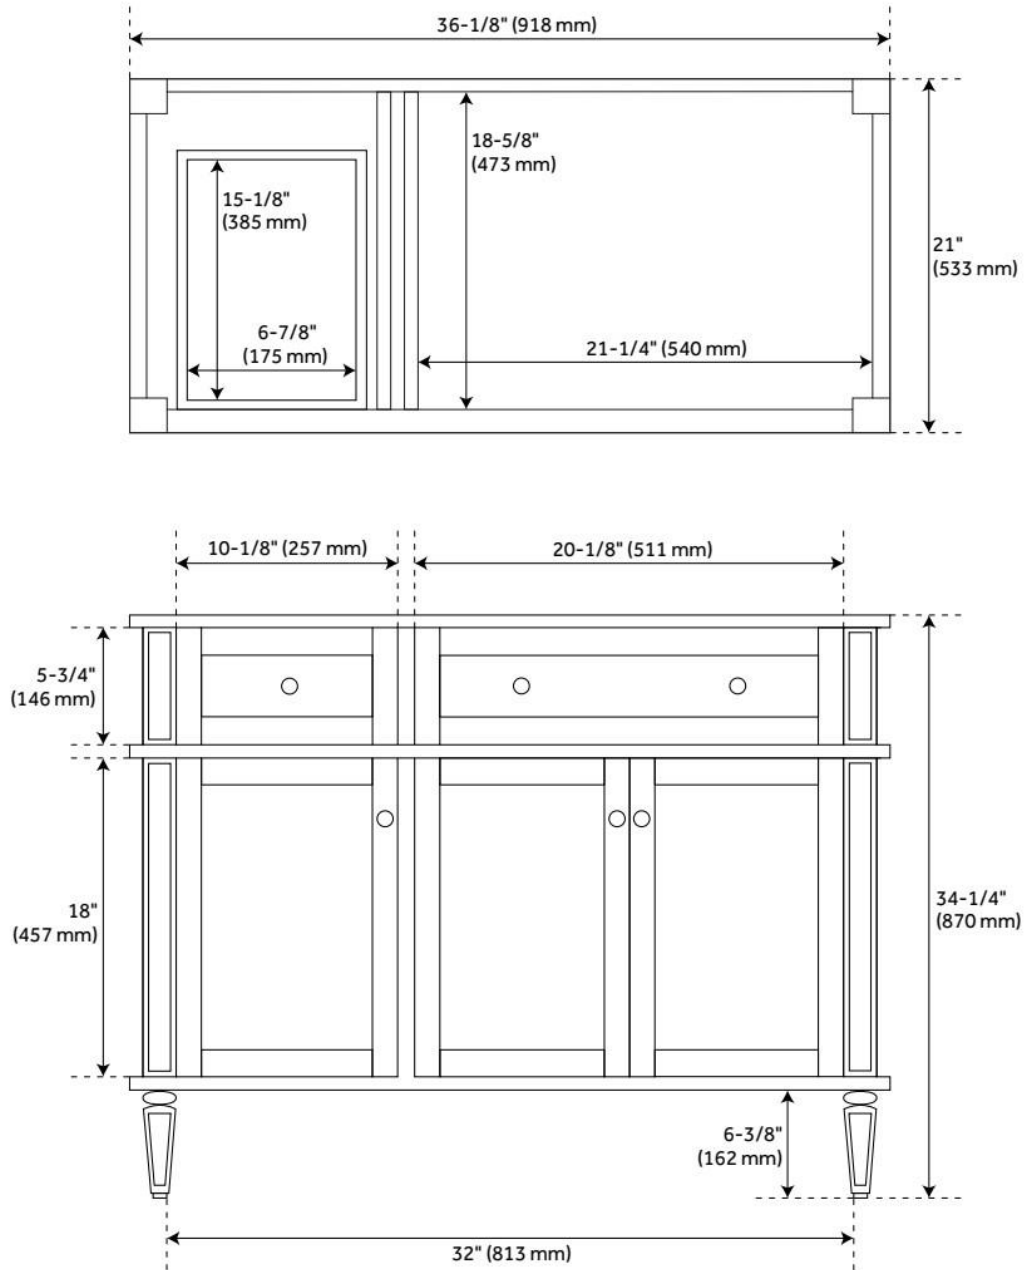

36" ELMDALE VANITY - CHARCOAL BLACK - VANITY CABINET ONLY

SKU: 483564
Code: SH483564

REVISED 8/8/2024