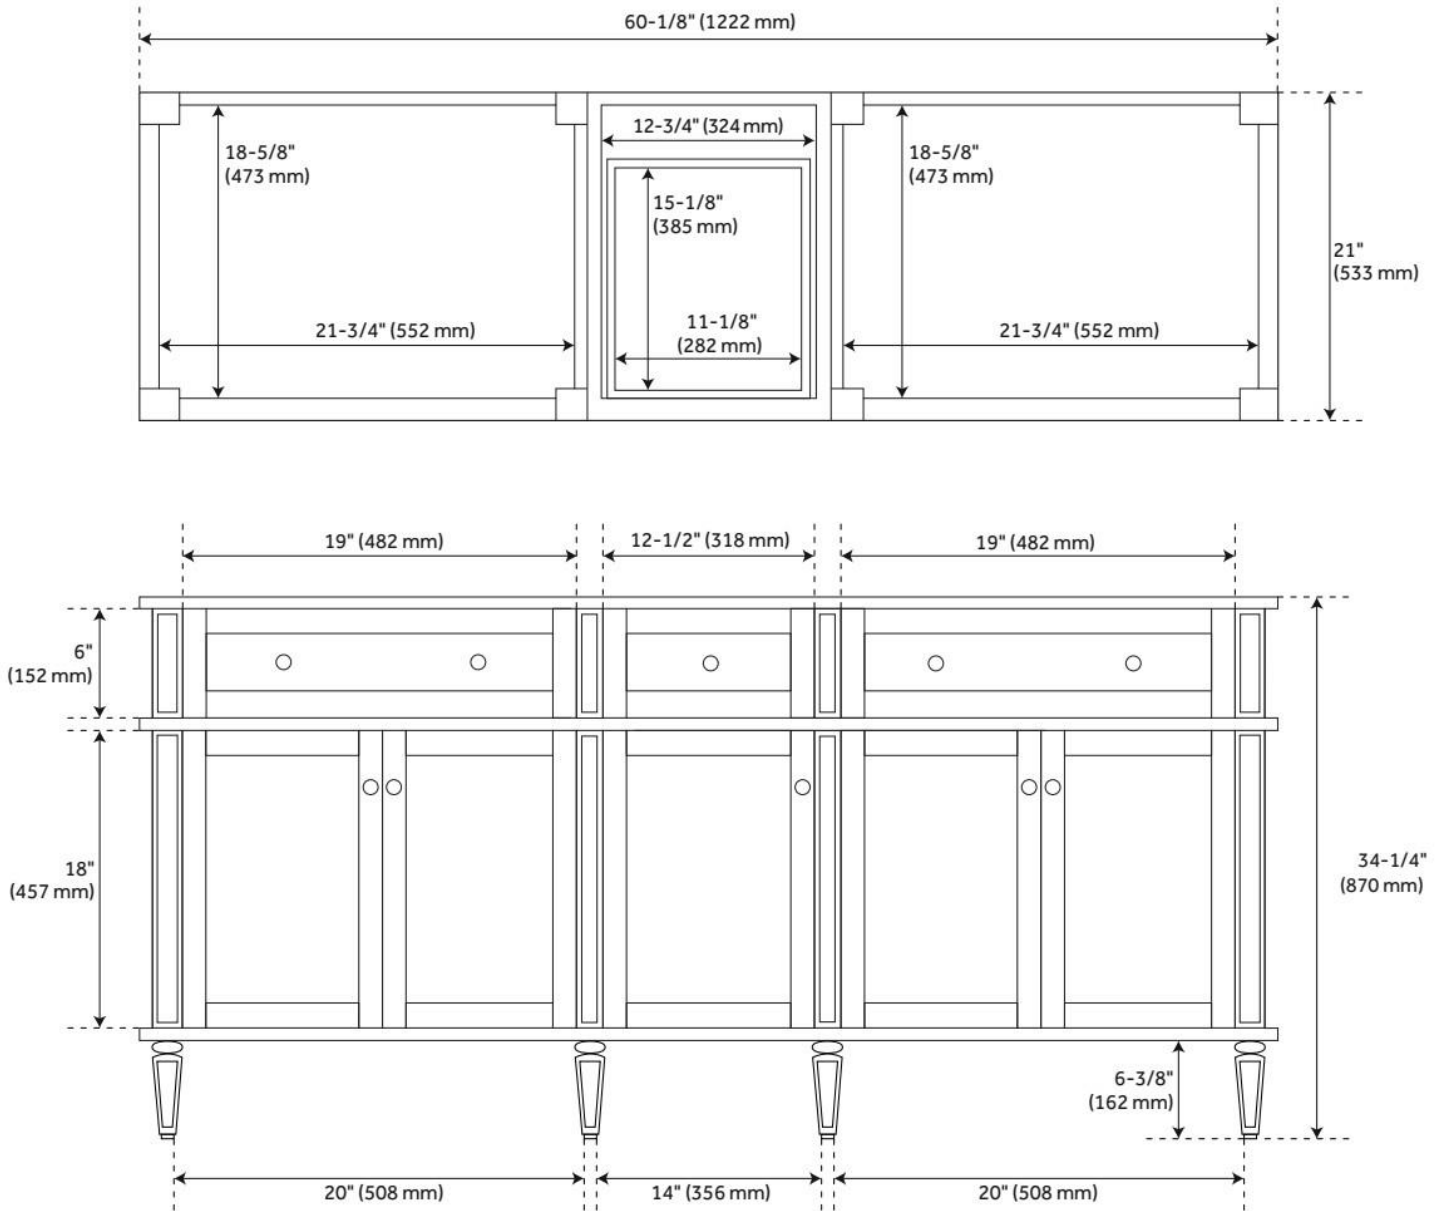

60" ELMDALE DOUBLE VANITY - CHARCOAL BLACK - VANITY CABINET ONLY

SKU: 483565
Code: SH483565

REVISED 8/5/2024