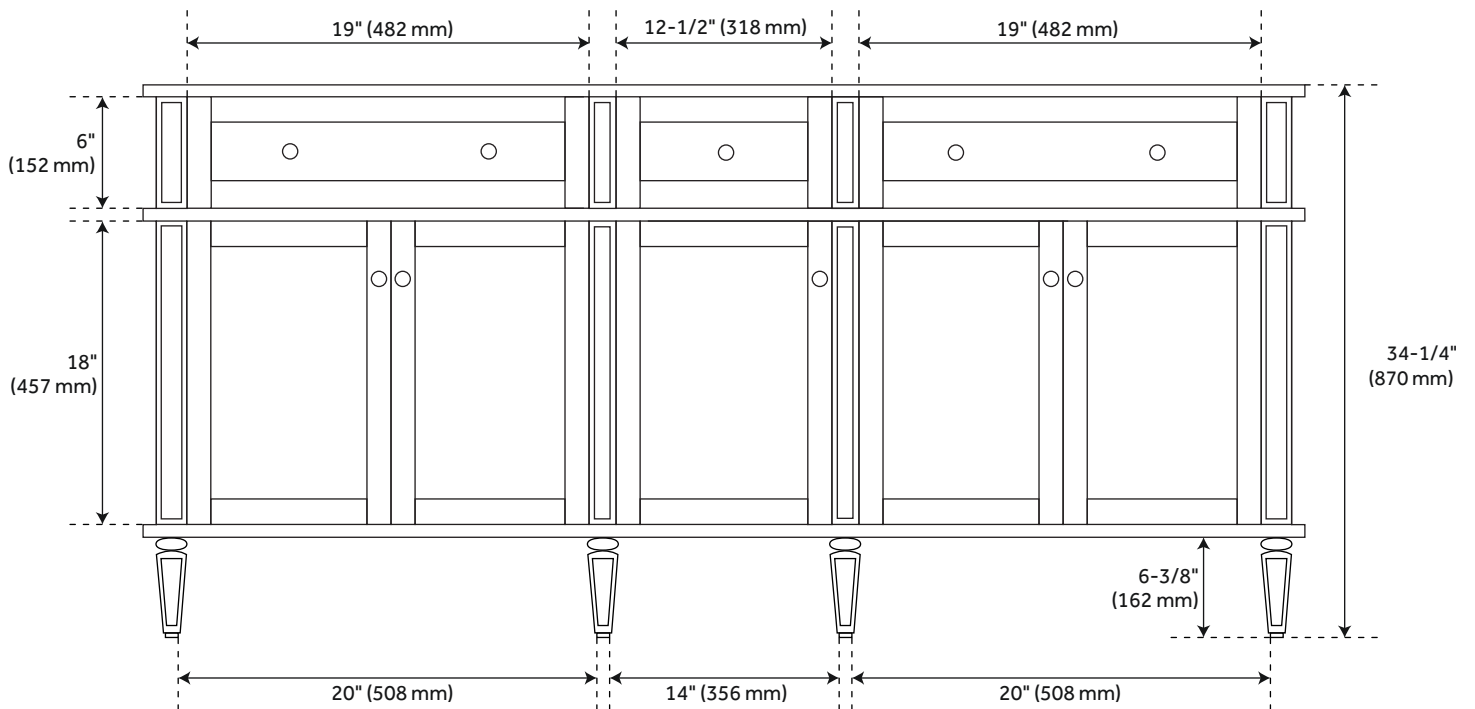

60" ELMDALE DOUBLE VANITY - CHARCOAL BLACK

SKU: 483565

All dimensions and specifications are nominal and may vary. Use actual products for accuracy in critical situations.