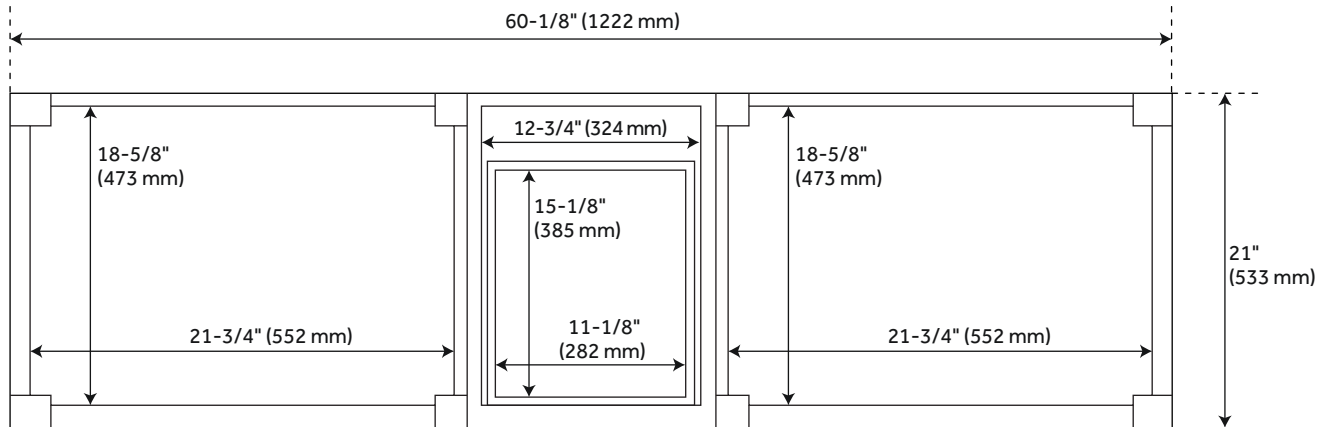

60" ELMDALE DOUBLE VANITY - CHARCOAL BLACK

SKU: 483565

All dimensions and specifications are nominal and may vary. Use actual products for accuracy in critical situations.