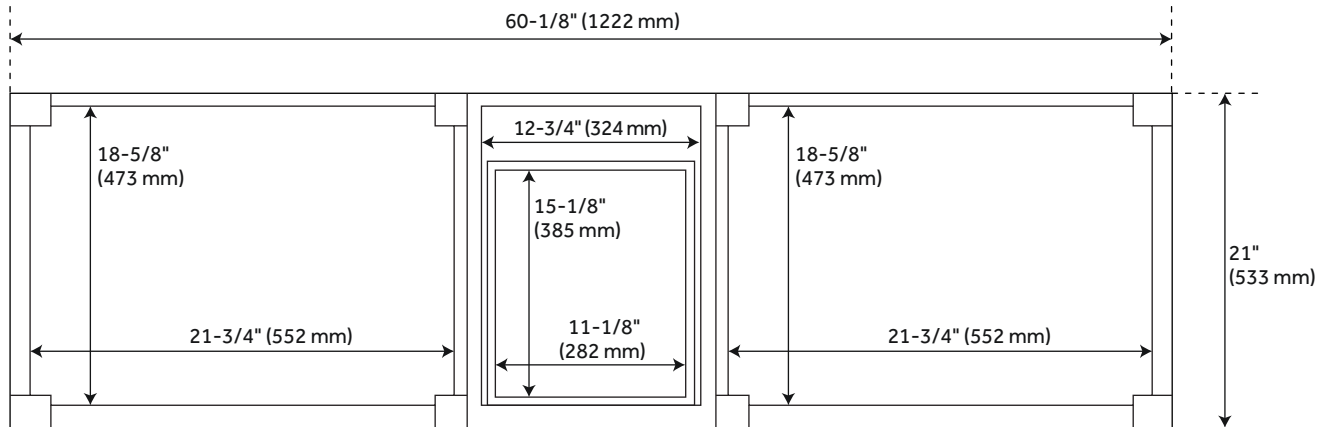

60" ELMDALE DOUBLE VANITY WITH UNDERMOUNT SINKS - CHARCOAL BLACK

SKU: 953349-60-UM

FEATURES

Installation Type: Freestanding
Features: Soft-Close Hinges; Matching Mirror
Product Finish: Charcoal Black
Material: Mahogany
Number of Doors: 5
Number of Drawers: 4
Width: 60-1/8"
Height: 34-1/4"
Depth: 21"
Assembly Required: No
Number of Shelves: 3
Dovetail Drawers: Yes
Number of Basins: 2
Sink Installation: Undermount - Oval
Basin Length: 16"
Basin Width: 12-1/2"
Water Depth To Overflow: 5"
Fits Drain Hole Size: 1-1/2"
Faucet Included: No
Sink Material: Porcelain
Vanity Top Thickness: 3cm
Water Depth to Rim: 6"
Adjustable Shelves: Yes
Hardware Finish: Black
Built-In Adjusters: Yes
Sink Included: Optional
Sink Color: White
Basin Overflow: Yes
Vanity Top Included: Optional
Vanity Top Depth: 22"
Vanity Top Width: 25"
Backsplash: Yes
Mirror Included: No

REVISED 9/7/2022

60" ELMDALE DOUBLE VANITY WITH UNDERMOUNT SINKS - CHARCOAL BLACK

SKU: 953349-60-UM

ADDITIONAL FEATURES

- If a vanity top is selected, it will come with a backsplash and a pair of white porcelain sinks.
- Granite is A-grade. Polished Carrara Marble is sourced from Italy.
- Each stone top is carved from a single piece of stone and will feature natural variations.
- All dimensions are ($\pm 1/2''$).
- [Additional hardware finishes sold separately.](#)

REVISED 9/7/2022

60" ELMDALE DOUBLE VANITY - CHARCOAL BLACK

SKU: 483565

All dimensions and specifications are nominal and may vary. Use actual products for accuracy in critical situations.