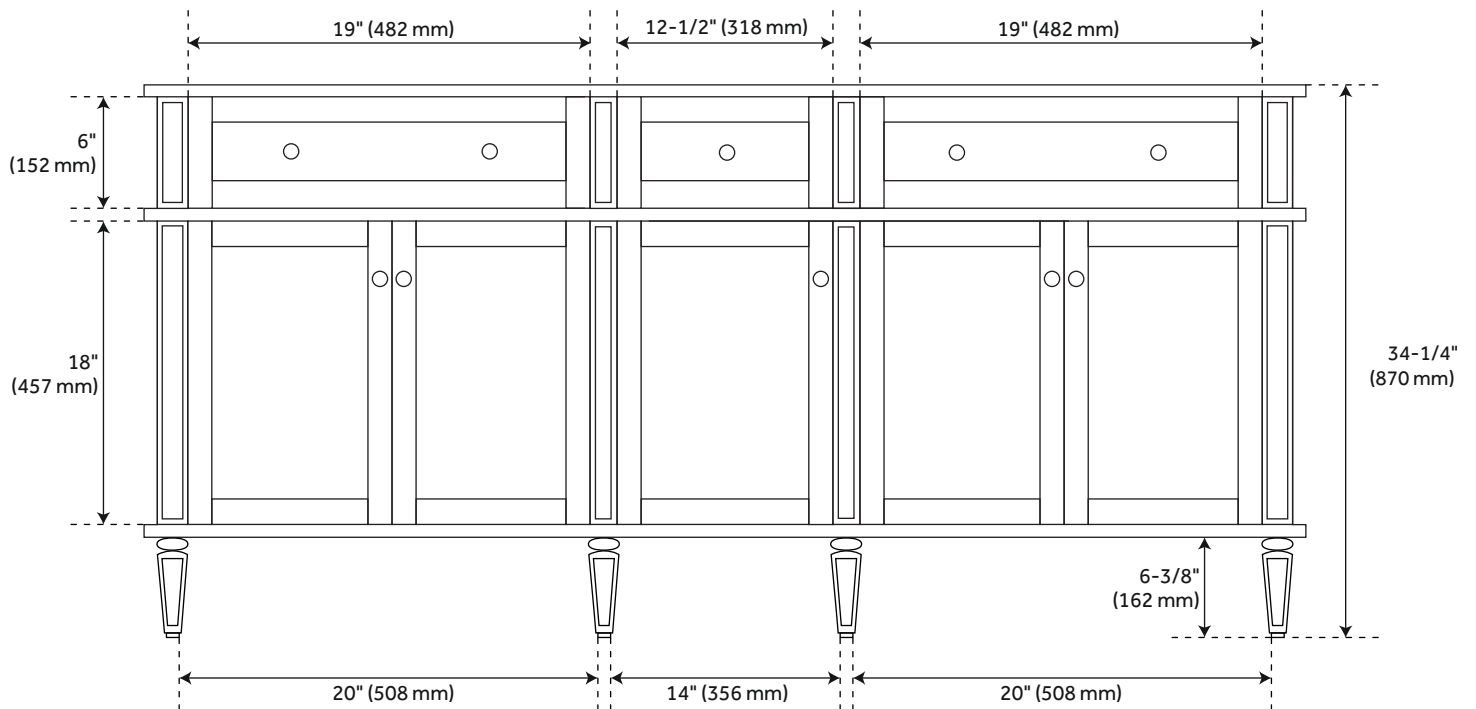

60" ELMDALE DOUBLE VANITY - CHARCOAL BLACK

SKU: 483565

All dimensions and specifications are nominal and may vary. Use actual products for accuracy in critical situations.