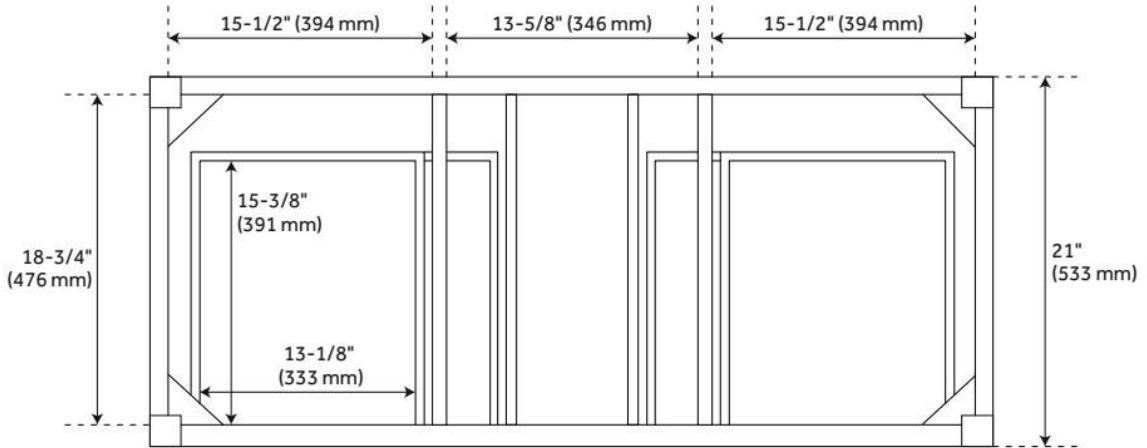

48" ROBERTSON CONSOLE VANITY - UNFINISHED - VANITY CABINET ONLY

SKU: 483610
Code: SH483610

REVISED 8/6/2024