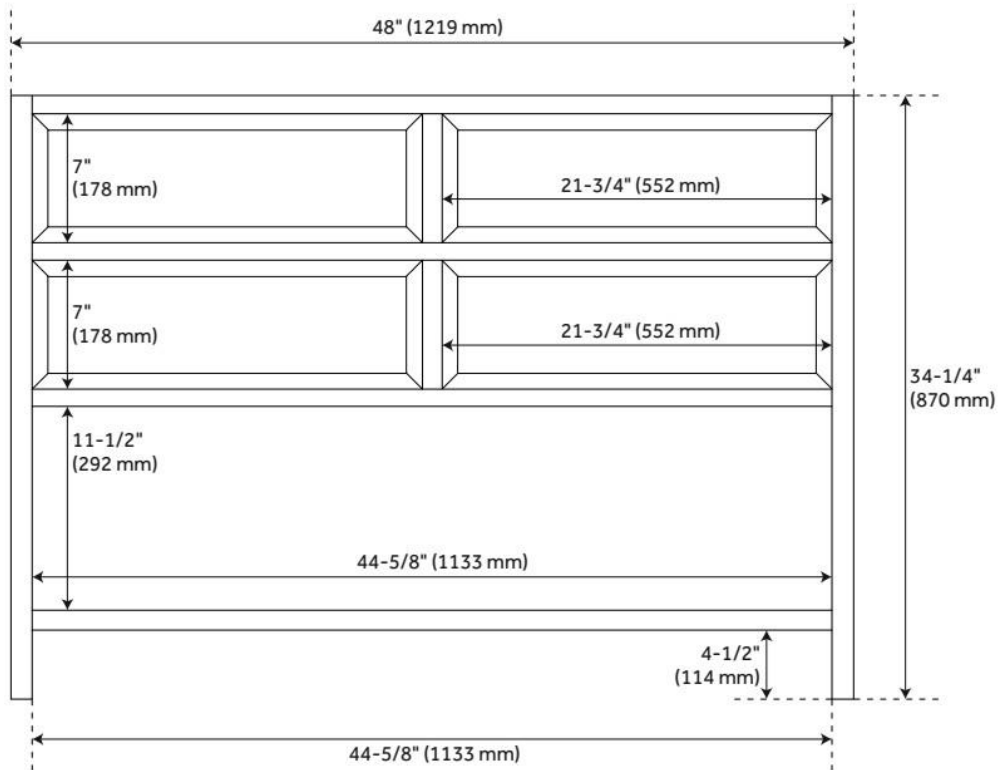

48" ROBERTSON CONSOLE VANITY - UNFINISHED - VANITY CABINET ONLY

SKU: 483610
Code: SH483610

REVISED 8/6/2024