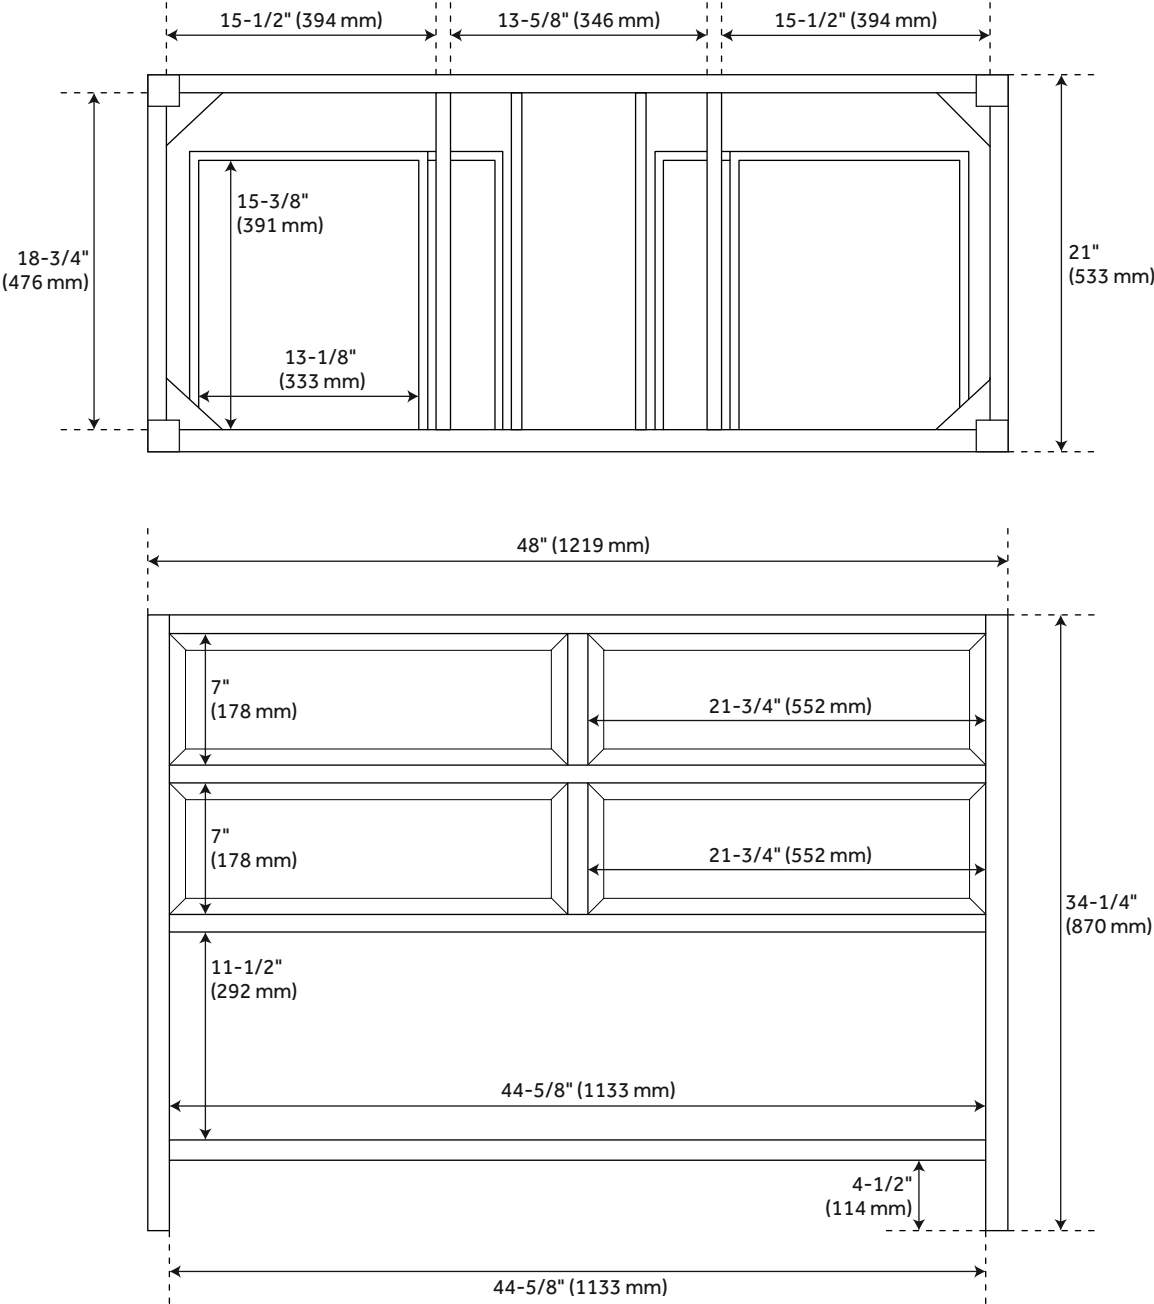

48" ROBERTSON VANITY WITH RECTANGULAR UNDERMOUNT SINK - UNFINISHED

SKU: 953748-48-RUMB

FEATURES

Installation Type: Freestanding
Product Finish: Unfinished
Material: Wood
Number of Drawers: 4
Width: 48"
Height: 34-1/4"
Depth: 21"
Assembly Required: No
Dovetail Drawers: Yes
Number of Basins: 1
Sink Installation: Undermount - Rectangle
Faucet Included: No
Sink Material: Porcelain
Sink Included: Optional
Sink Color: White
Vanity Top Included: Optional
Mirror Included: No

ASME A112.19.2/CSA B45.1
Massachusetts Accepted

REVISED 9/6/2022

48" ROBERTSON VANITY WITH RECTANGULAR UNDERMOUNT SINK - UNFINISHED

SKU: 953748-48-RUMB

ADDITIONAL FEATURES

- Due to its untreated build, consistent wood color is not guaranteed and variances may be more present when using lighter stains.
- Use a pre-stain wood conditioner for optimal application.
- For a tailored result, hardware is sold separately and pilot holes are to be drilled on-site.
- If a vanity top is selected, it will come with a backsplash and a white porcelain sink.
- Granite is A-grade. Polished Carrara Marble is sourced from Italy.
- Each stone top is carved from a single piece of stone and will feature natural variations.
- See Installation Instructions for directions to attach the vanity top and sink.
- All dimensions are ($\pm 1/2"$).

REVISED 9/6/2022

48" ROBERTSON CONSOLE VANITY - UNFINISHED

SKU: 483610

All dimensions and specifications are nominal and may vary. Use actual products for accuracy in critical situations.