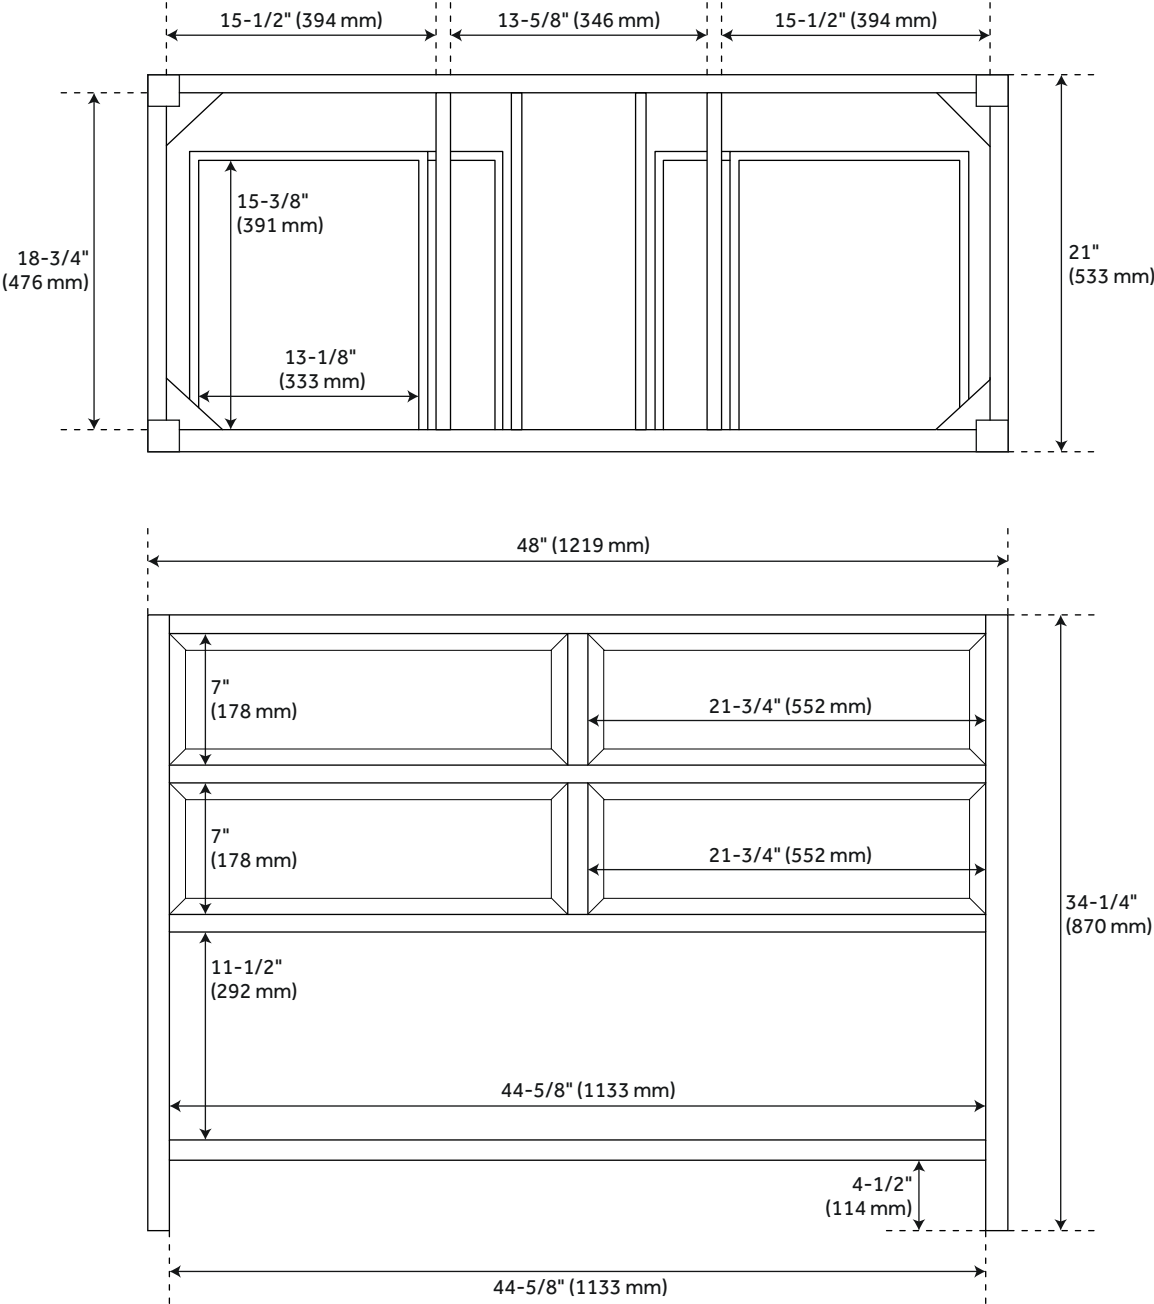

48" ROBERTSON CONSOLE VANITY WITH UNDERMOUNT SINK - UNFINISHED

SKU: 953748-48-UM

FEATURES

Installation Type: Freestanding
Product Finish: Unfinished
Material: Wood
Number of Drawers: 4
Width: 48"
Height: 34-1/4"
Depth: 21"
Assembly Required: No
Dovetail Drawers: Yes
Number of Basins: 1
Sink Installation: Undermount - Oval
Faucet Included: No
Sink Material: Porcelain
Sink Included: Optional
Sink Color: White
Vanity Top Included: Optional
Mirror Included: No

ASME A112.19.2/CSA B45.1
Massachusetts Accepted

REVISED 9/6/2022

48" ROBERTSON CONSOLE VANITY WITH UNDERMOUNT SINK - UNFINISHED

SKU: 953748-48-UM

ADDITIONAL FEATURES

- Due to its untreated build, consistent wood color is not guaranteed and variances may be more present when using lighter stains.
- Use a pre-stain wood conditioner for optimal application.
- For a tailored result, hardware is sold separately and pilot holes are to be drilled on-site.
- If a vanity top is selected, it will come with a backsplash and a white porcelain sink.
- Granite is A-grade. Polished Carrara Marble is sourced from Italy.
- Each stone top is carved from a single piece of stone and will feature natural variations.
- Porcelain sink has an overflow with optional chrome cover.
- See Installation Instructions for directions to attach the vanity top and sink.
- All dimensions are ($\pm 1/2"$).

REVISED 9/6/2022

48" ROBERTSON CONSOLE VANITY - UNFINISHED

SKU: 483610

All dimensions and specifications are nominal and may vary. Use actual products for accuracy in critical situations.