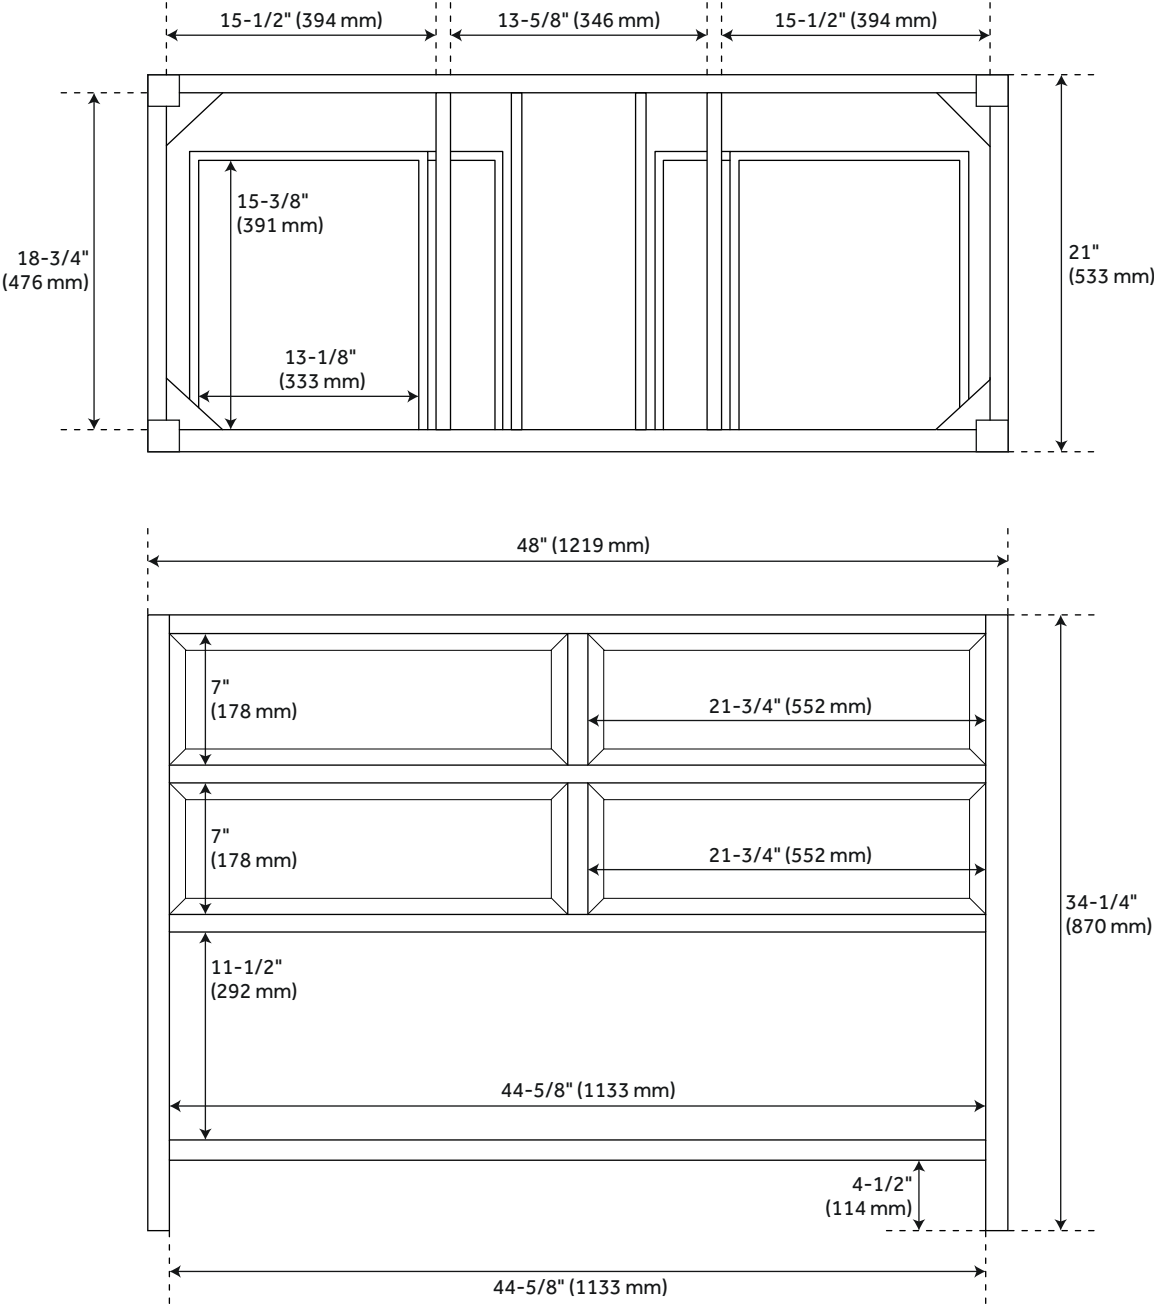

48" ROBERTSON CONSOLE VANITY WITH UNDERMOUNT SINK - UNFINISHED

SKU: 953748-48-UM

FEATURES

Installation Type: Freestanding
Product Finish: Unfinished
Material: Wood
Number of Drawers: 4
Width: 48"
Height: 34-1/4"
Depth: 21"
Assembly Required: No
Dovetail Drawers: Yes
Number of Basins: 1
Sink Installation: Undermount - Oval
Faucet Included: No
Sink Material: Porcelain
Sink Included: Optional
Sink Color: White
Vanity Top Included: Optional
Mirror Included: No

ASME A112.19.2/CSA B45.1
Massachusetts Accepted

REVISED 9/6/2022

48" ROBERTSON CONSOLE VANITY WITH UNDERMOUNT SINK - UNFINISHED

SKU: 953748-48-UM

ADDITIONAL FEATURES

- Due to its untreated build, consistent wood color is not guaranteed and variances may be more present when using lighter stains.
- Use a pre-stain wood conditioner for optimal application.
- For a tailored result, hardware is sold separately and pilot holes are to be drilled on-site.
- If a vanity top is selected, it will come with a backsplash and a white porcelain sink.
- Granite is A-grade. Polished Carrara Marble is sourced from Italy.
- Each stone top is carved from a single piece of stone and will feature natural variations.
- See Installation Instructions for directions to attach the vanity top and sink.
- All dimensions are ($\pm 1/2''$).

REVISED 9/6/2022

48" ROBERTSON CONSOLE VANITY - UNFINISHED

SKU: 483610

All dimensions and specifications are nominal and may vary. Use actual products for accuracy in critical situations.