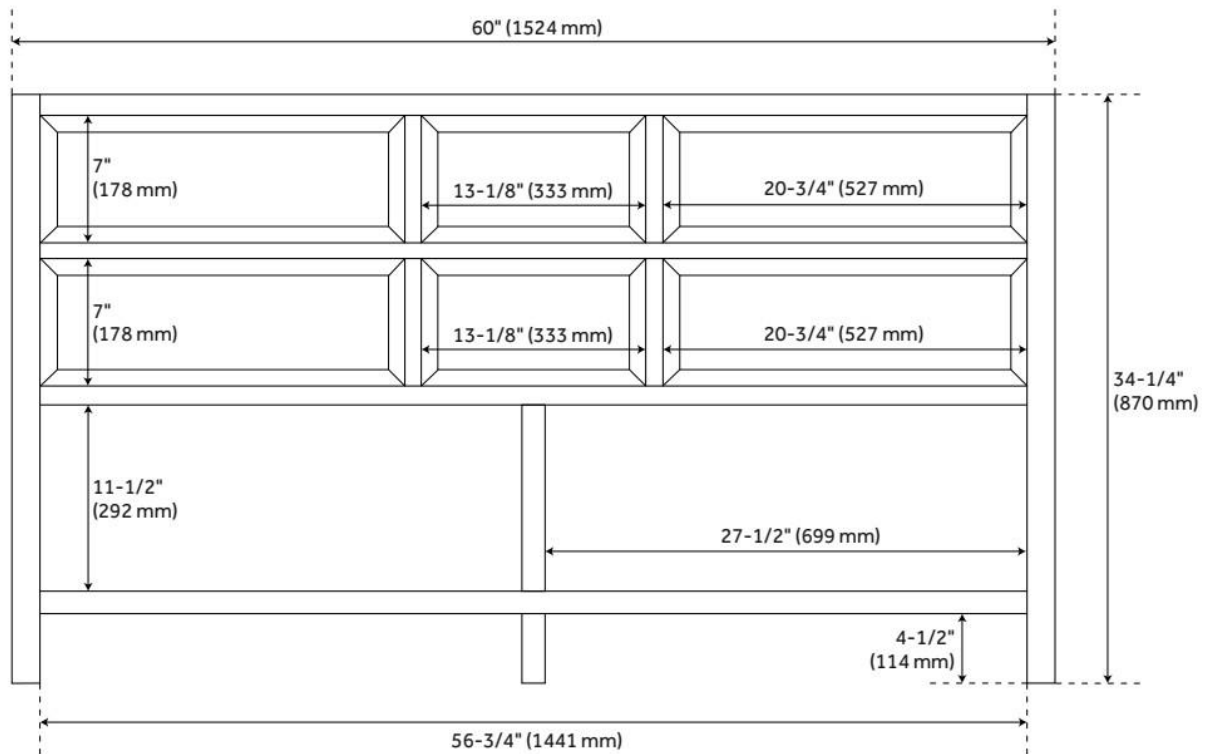

60" ROBERTSON CONSOLE VANITY - UNFINISHED - VANITY CABINET ONLY

SKU: 483611
Code: SH483611

REVISED 8/1/2024