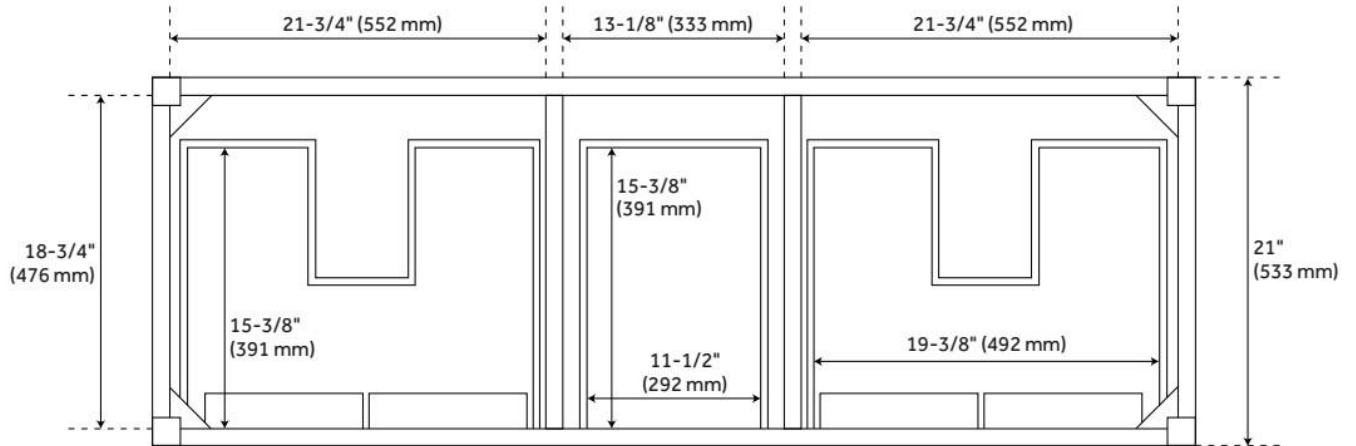

60" ROBERTSON CONSOLE VANITY - UNFINISHED - VANITY CABINET ONLY

SKU: 483611
Code: SH483611

REVISED 8/1/2024