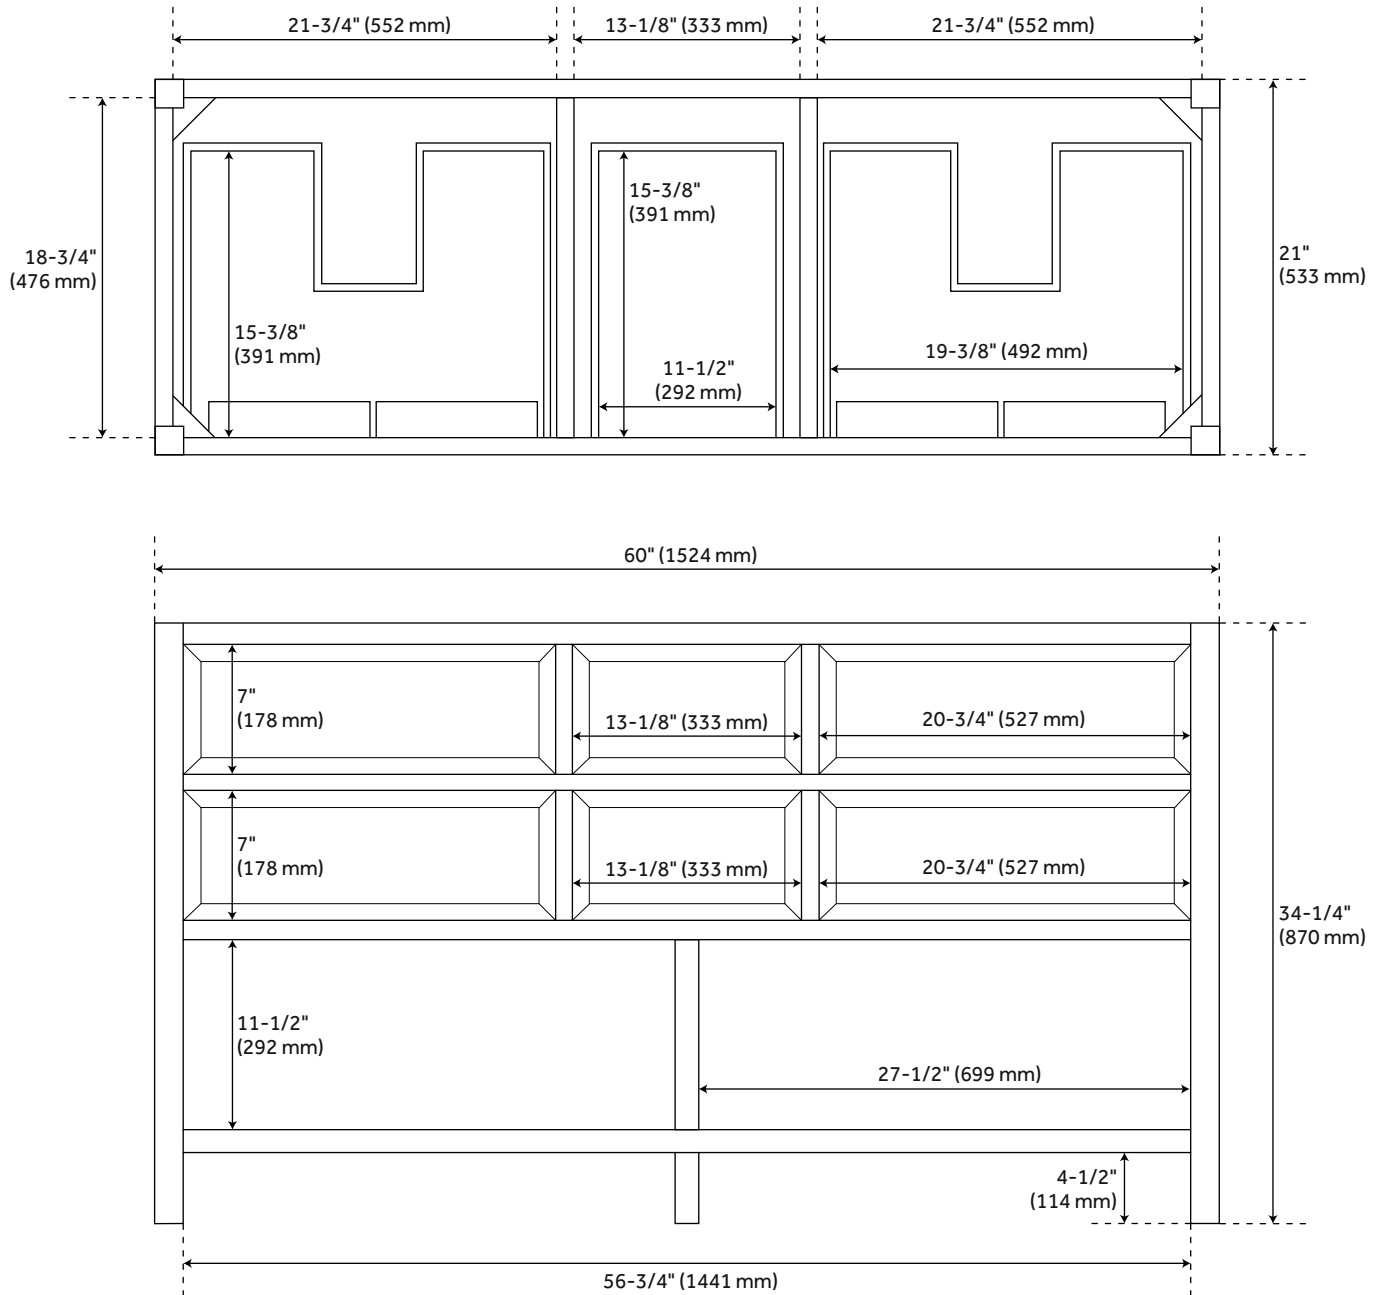

60" ROBERTSON CONSOLE VANITY - UNFINISHED

SKU: 483611

All dimensions and specifications are nominal and may vary. Use actual products for accuracy in critical situations.