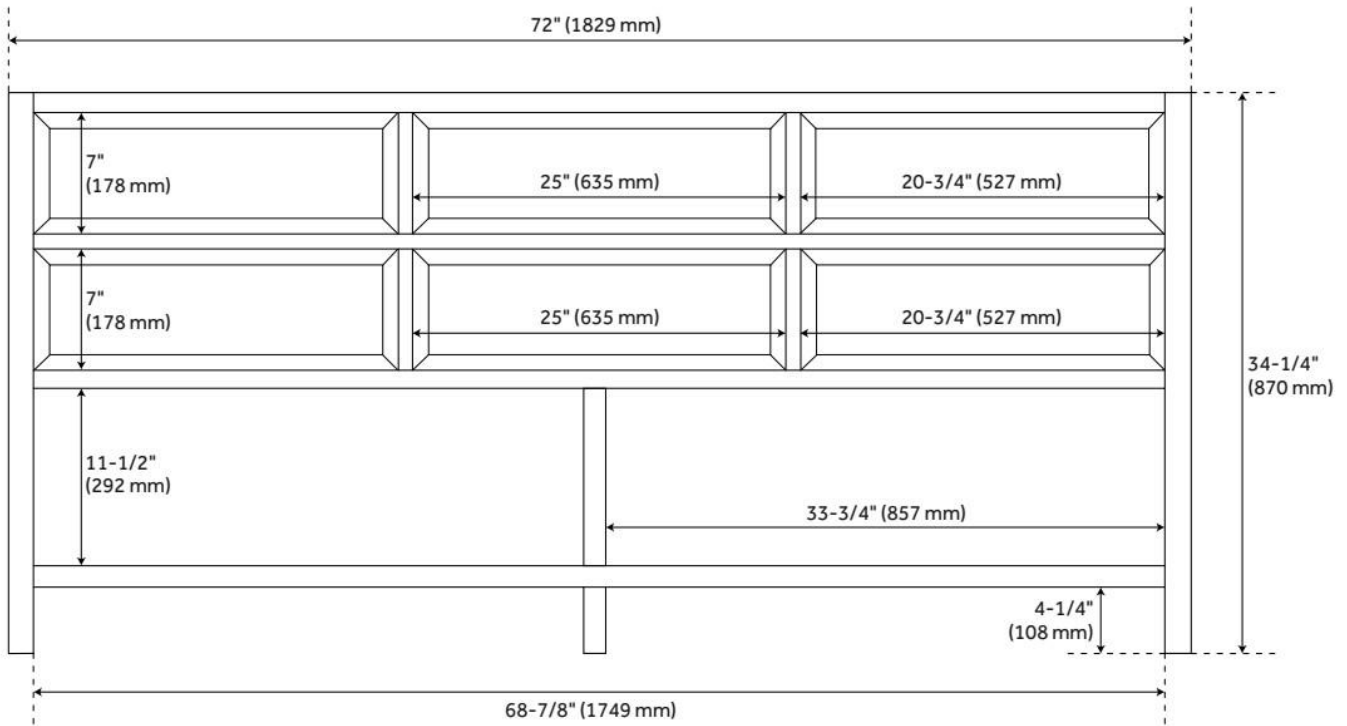

72" ROBERTSON CONSOLE VANITY - UNFINISHED - VANITY CABINET ONLY

SKU: 483612
Code: SH483612

REVISED 8/5/2024