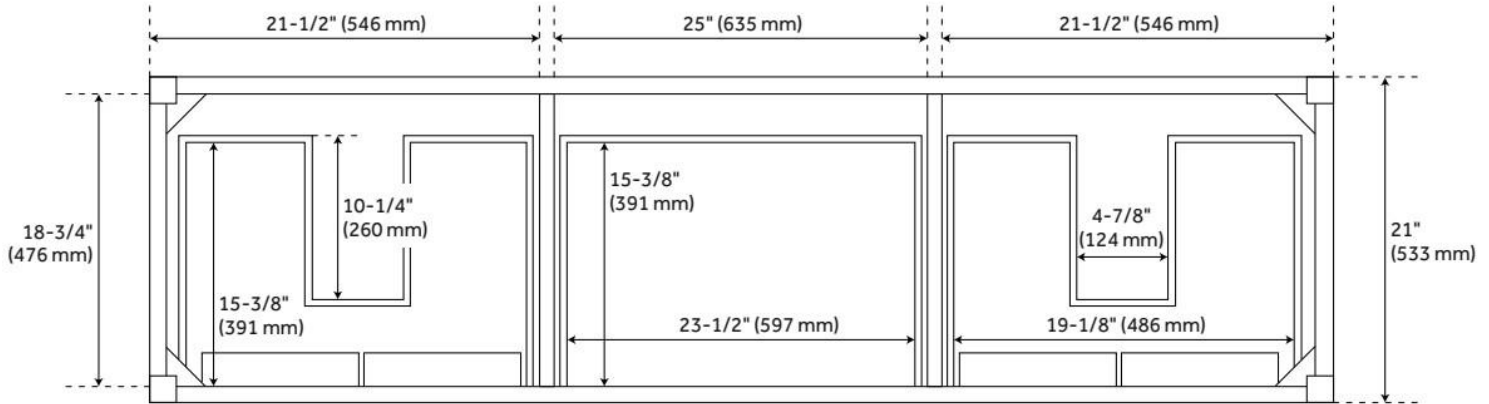

72" ROBERTSON CONSOLE VANITY - UNFINISHED - VANITY CABINET ONLY

SKU: 483612
Code: SH483612

REVISED 8/5/2024