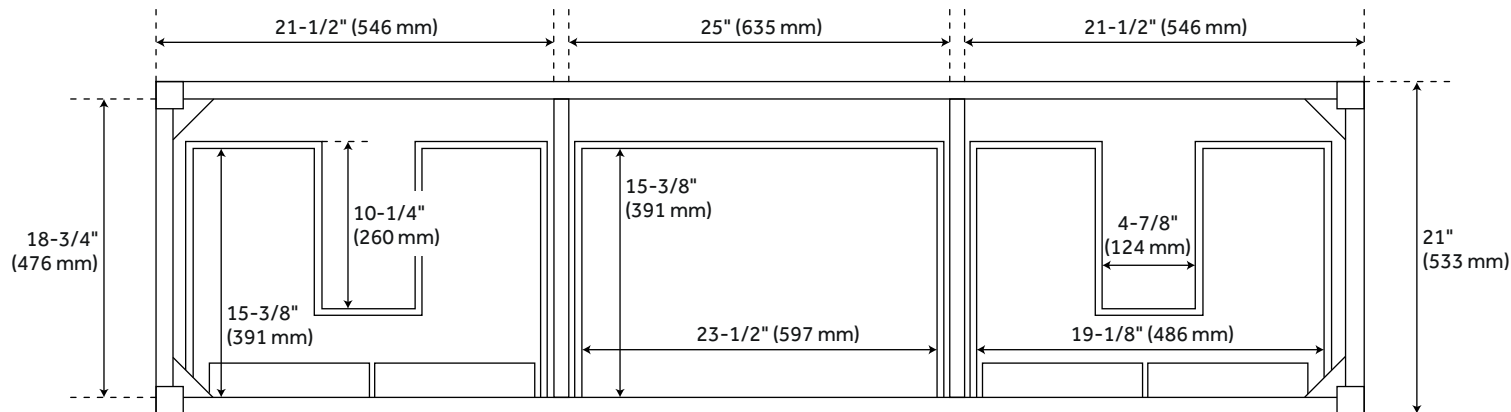

72" ROBERTSON CONSOLE VANITY - UNFINISHED

SKU: 483612

All dimensions and specifications are nominal and may vary. Use actual products for accuracy in critical situations.