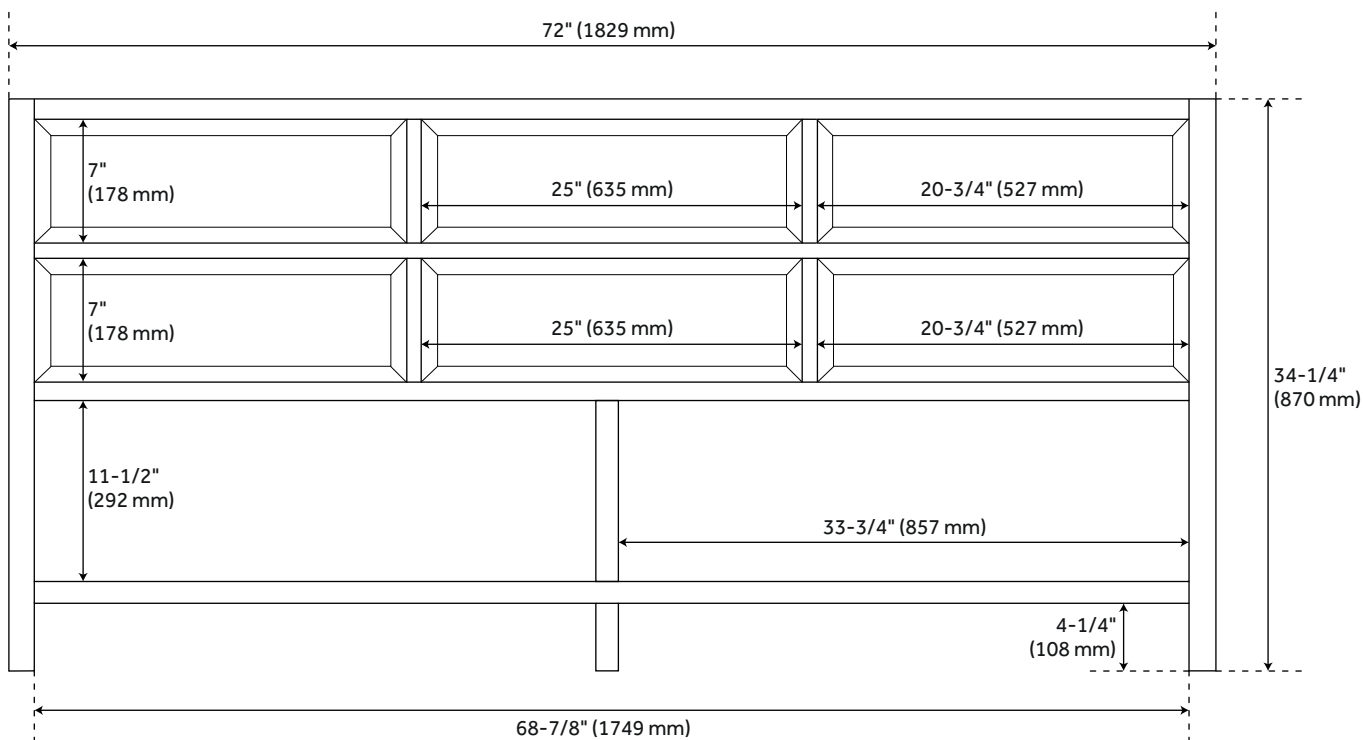

72" ROBERTSON CONSOLE VANITY - UNFINISHED

SKU: 483612

All dimensions and specifications are nominal and may vary. Use actual products for accuracy in critical situations.