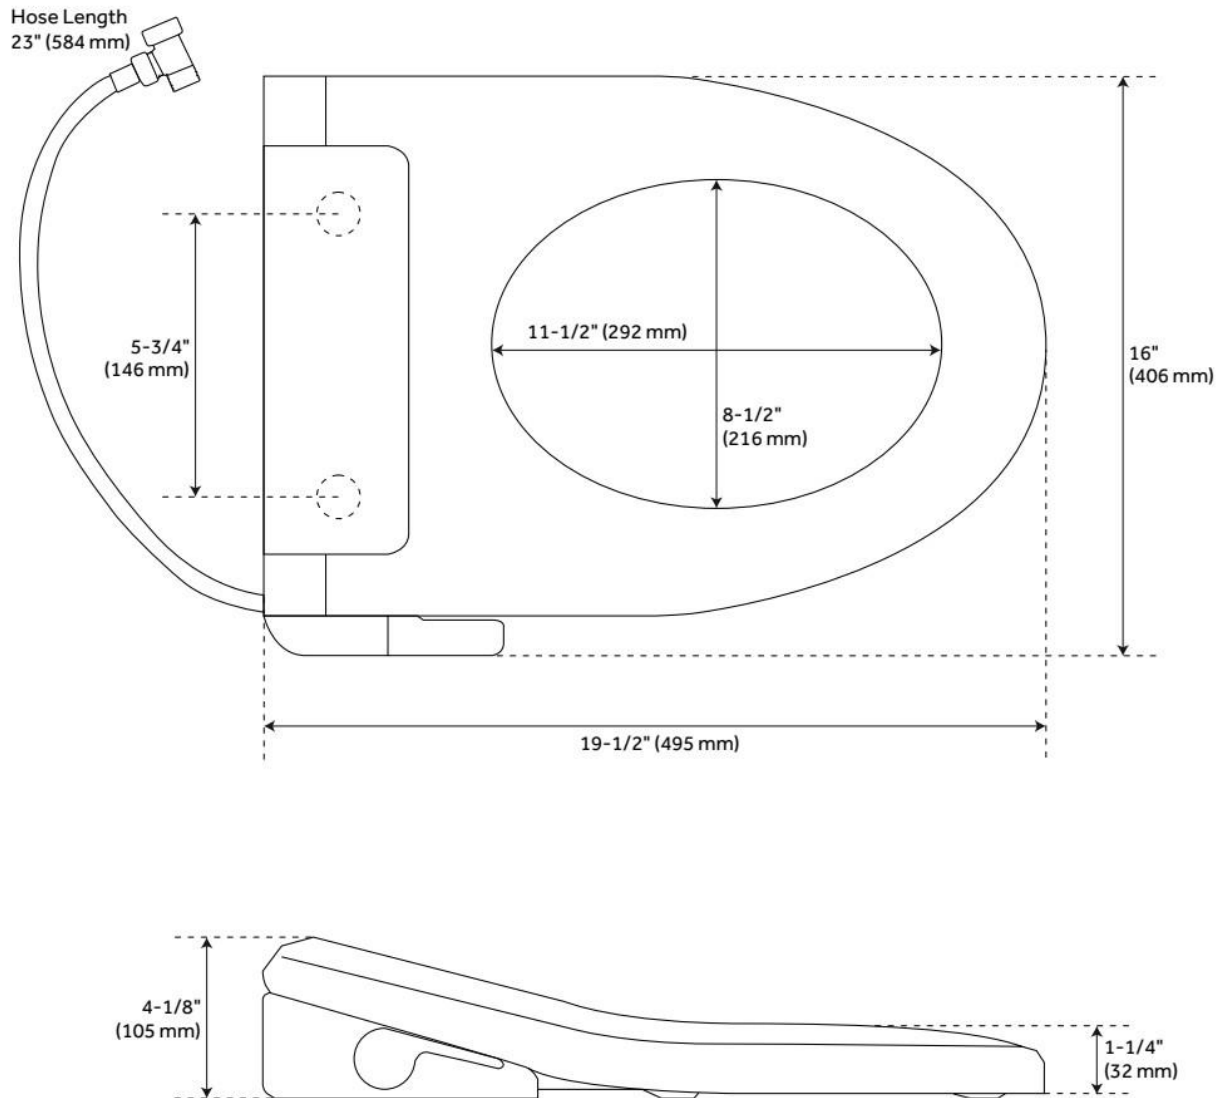

## FEATURES

Material: Plastic  
Product Finish: White  
Bowl Shape: Elongated

ASME A112.4.2/CSA B45.16, Massachusetts Accepted, UL 1431, CAN/CSA-C22.2 No. 64, CAN/CSA-C22.2 No. 68,  
LISTED ID: SHBDS202WH

# WAYCREST BIDET SEAT

SKU: 483613  
Code: SH483613

REVISED 7/19/2024