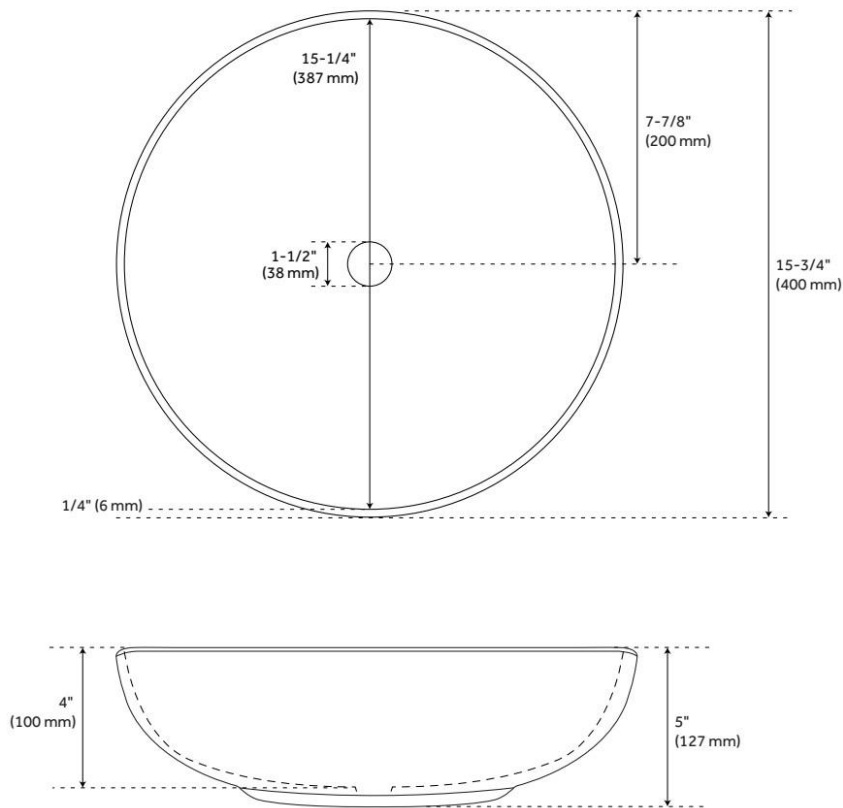

ELKSHIRE TEXTURED SOLID SURFACE VESSEL SINK - MATTE WHITE

SKU: 483674
Code: SH483674

FEATURES

Material: Solid Surface
Product Finish: Matte White
Installation Type: Vessel
Shape: Round
Drain Placement: Center
Fits Drain Hole Size: 1-1/2"
Faucet Centers: No Faucet Hole
Overflow Hole: No
Mounting Hardware Included: No

CSA B45.5/IAPMO Z124, LISTED ID: SH129894MWH

ADDITIONAL FEATURES

- When purchasing a vessel sink faucet, ensure the height to spout and spout reach will accommodate your sink.

REVISED 7/8/2024

ELKSHIRE TEXTURED SOLID SURFACE VESSEL SINK - MATTE WHITE

SKU: 483674
Code: SH483674

ELKSHIRE TEXTURED SOLID SURFACE VESSEL SINK - MATTE WHITE

SKU: 483674

All dimensions and specifications are nominal and may vary. Use actual products for accuracy in critical situations.