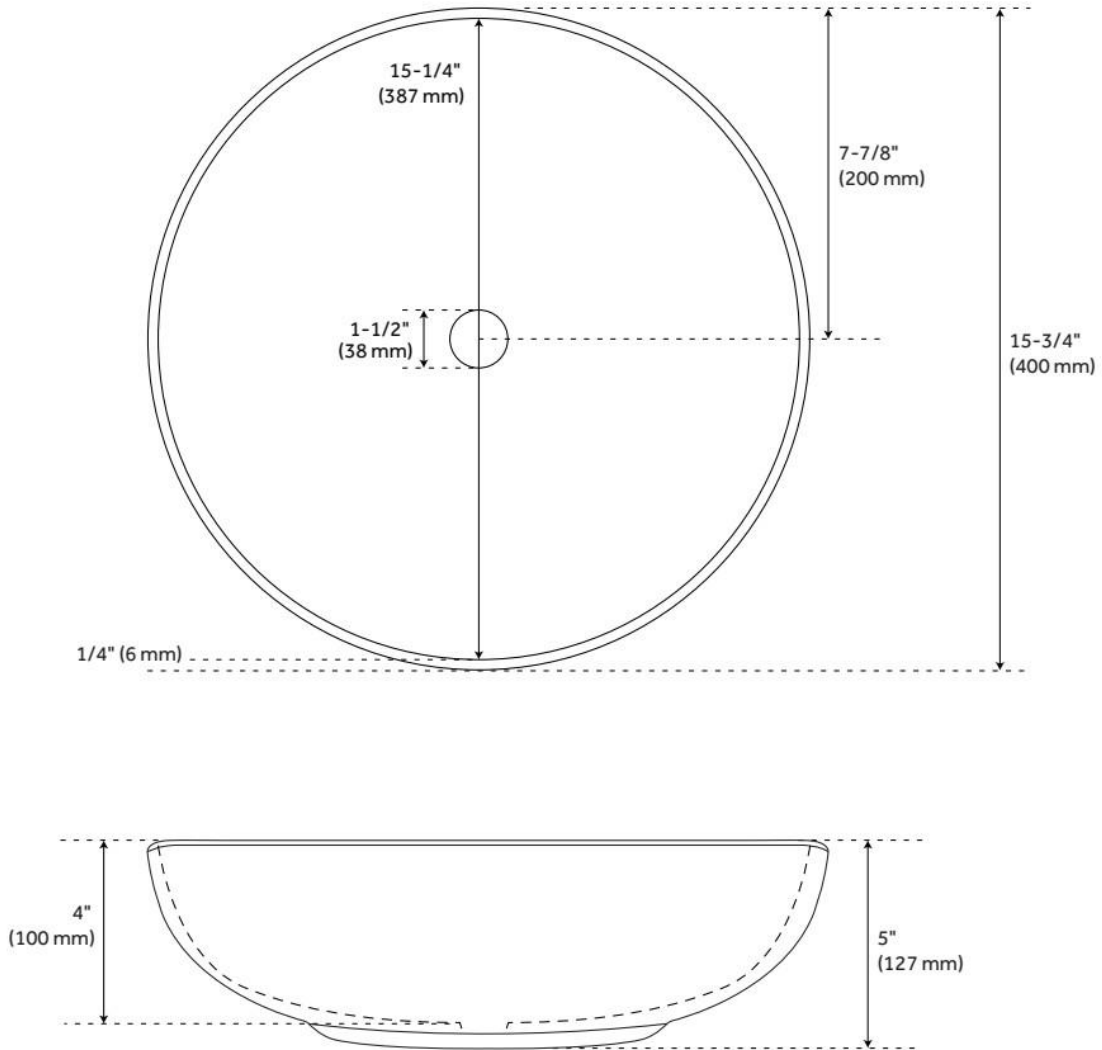

ELKSHIRE TEXTURED SOLID SURFACE VESSEL SINK - MATTE WHITE

SKU: 483674
Code: SH483674

FEATURES

Material: Solid Surface
Product Finish: Matte White
Installation Type: Vessel
Shape: Round
Drain Placement: Center
Fits Drain Hole Size: 1-1/2"
Faucet Centers: No Faucet Hole
Overflow Hole: No
Mounting Hardware Included: No

CSA B45.5/IAPMO Z124, Massachusetts Accepted, LISTED ID: SH129894MWH

ADDITIONAL FEATURES

- When purchasing a vessel sink faucet, ensure the height to spout and spout reach will accommodate your sink.

REVISED 8/13/2024

ELKSHIRE TEXTURED SOLID SURFACE VESSEL SINK - MATTE WHITE

SKU: 483674
Code: SH483674

REVISED 8/13/2024