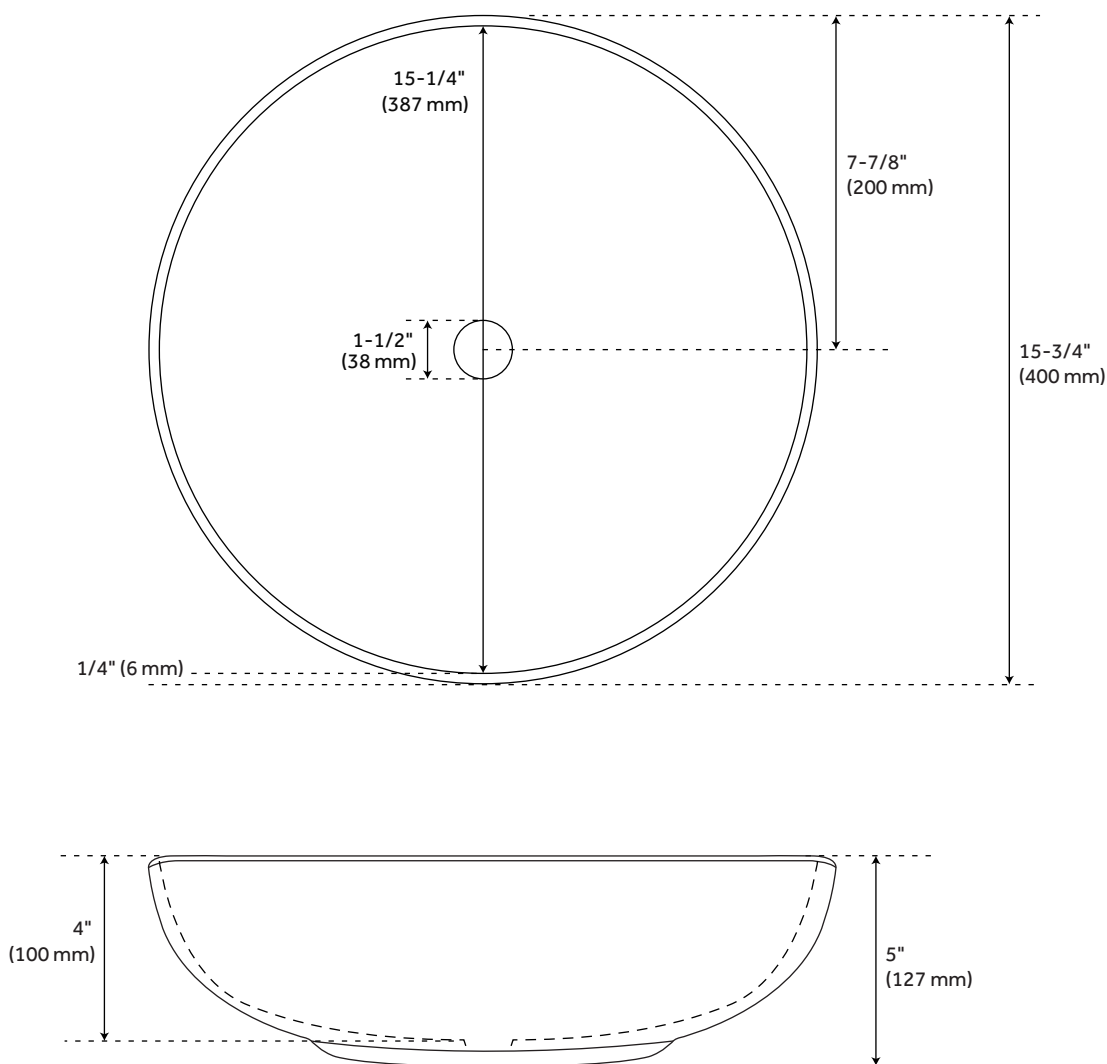

## FEATURES

Installation Type: Vessel  
Product Finish: Matte White  
Material: Solid Surface  
Length: 15-3/4"  
Width: 15-3/4"  
Height: 5"  
Sink Shape: Round  
Number of Basins: 1  
Sink Installation: Vessel  
Overflow Hole: No  
Basin Length: 15-1/4"  
Basin Width: 15-1/4"  
Basin Depth: 4"  
Rim Thickness: 1/4"  
Fits Drain Hole Size: 1-1/2"  
Exterior Treatment: Textured  
Interior Treatment: Smooth  
Drain Included: No  
Drain Finish: No  
Faucet Included: No  
Water Depth to Rim: 4"  
Weight: 12

# ELKSHIRE TEXTURED SOLID SURFACE VESSEL SINK - MATTE WHITE

---

SKU: 483674  
Code: SH483674

## ADDITIONAL FEATURES

- When purchasing a vessel sink faucet, ensure the height to spout and spout reach will accommodate your sink.

REVISED 2/8/2024

# ELKSHIRE TEXTURED SOLID SURFACE VESSEL SINK - MATTE WHITE

All dimensions and specifications are nominal and may vary. Use actual products for accuracy in critical situations.