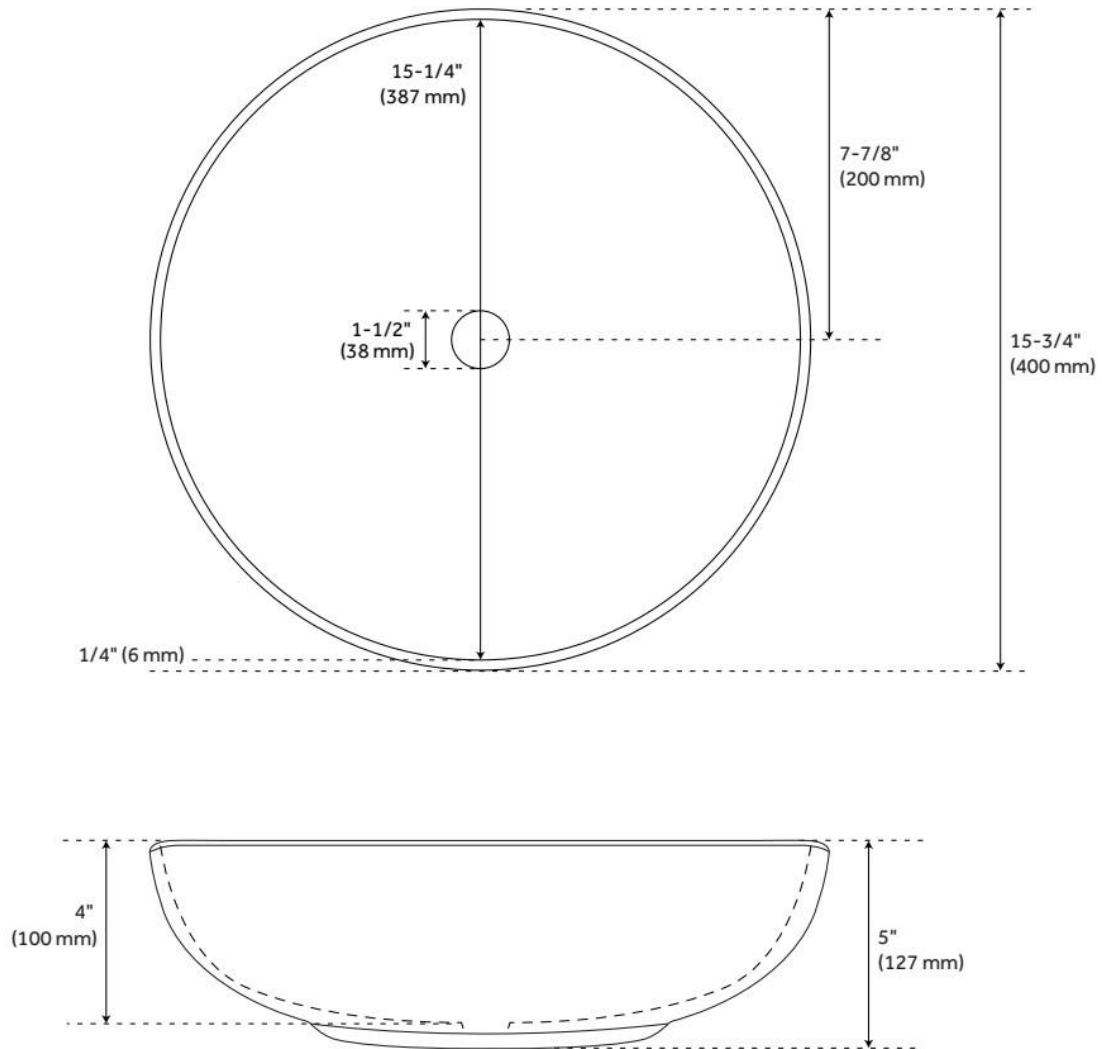

ELKSHIRE TEXTURED SOLID SURFACE VESSEL SINK - MATTE BLACK

SKU: 483675
Code: SH483675

FEATURES

Material: Solid Surface
Product Finish: Matte Black
Installation Type: Vessel
Shape: Round
Drain Placement: Center
Fits Drain Hole Size: 1-1/2"
Faucet Centers: No Faucet Hole
Overflow Hole: No
Mounting Hardware Included: No

CSA B45.5/IAPMO Z124, Massachusetts Accepted, LISTED ID: SH129895MB

ADDITIONAL FEATURES

- When purchasing a vessel sink faucet, ensure the height to spout and spout reach will accommodate your sink.

REVISED 8/13/2024

ELKSHIRE TEXTURED SOLID SURFACE VESSEL SINK - MATTE BLACK

SKU: 483675
Code: SH483675

REVISED 8/13/2024