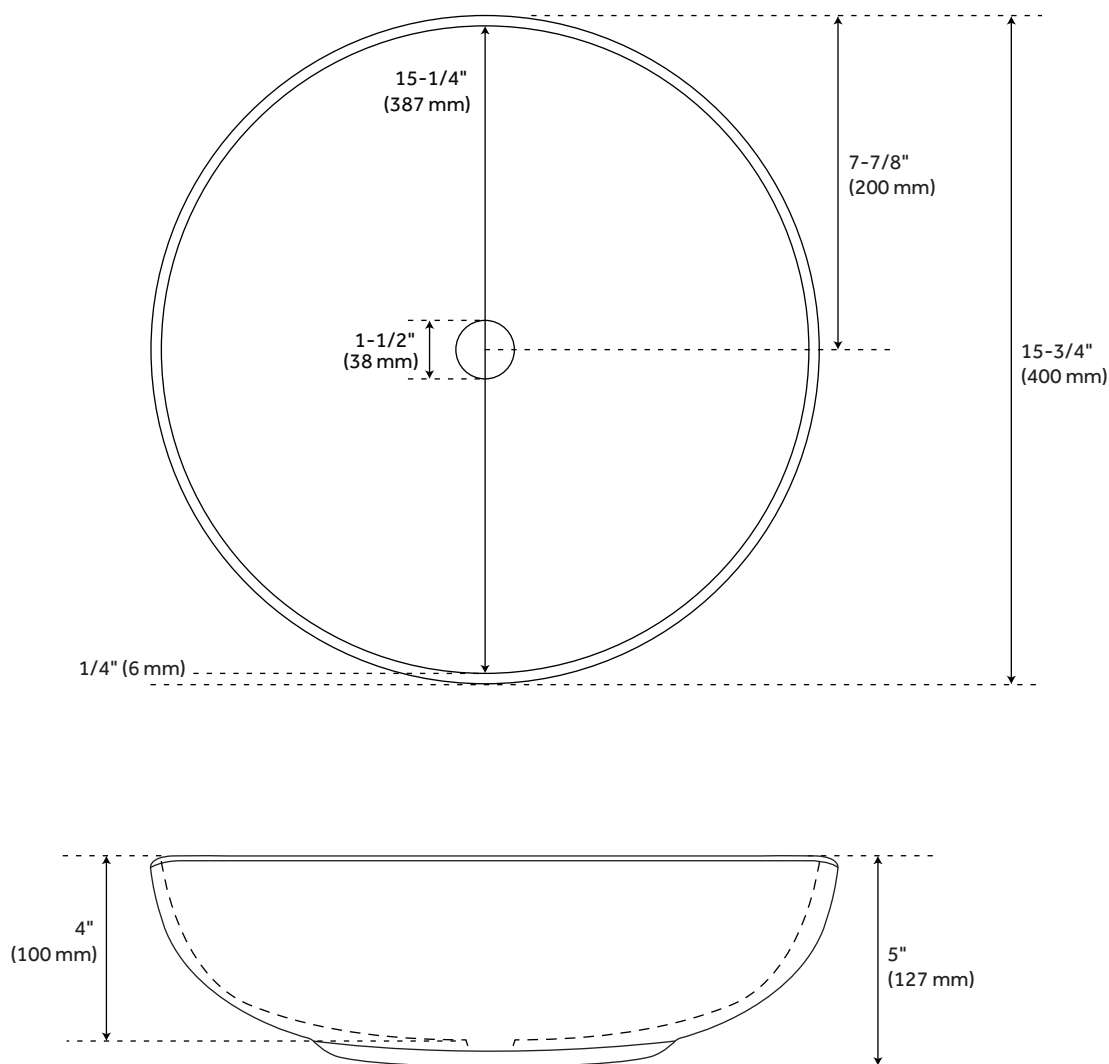

ELKSHIRE TEXTURED SOLID SURFACE VESSEL SINK - MATTE BLACK

SKU: 483675
Code: SH483675

FEATURES

Installation Type: Vessel
Material: Solid Surface
Length: 15-3/4"
Width: 15-3/4"
Height: 5"
Sink Shape: Round
Number of Basins: 1
Sink Installation: Vessel
Overflow Hole: No
Basin Length: 15-1/4"
Basin Width: 15-1/4"
Basin Depth: 4"
Rim Thickness: 1/4"
Fits Drain Hole Size: 1-1/2"
Exterior Treatment: Textured
Interior Treatment: Smooth
Drain Included: No
Drain Finish: No
Faucet Included: No
Water Depth to Rim: 4"
Weight: 12

ASSE 1016 Type P/T

REVISED 2/8/2024

ELKSHIRE TEXTURED SOLID SURFACE VESSEL SINK - MATTE BLACK

SKU: 483675
Code: SH483675

ADDITIONAL FEATURES

- When purchasing a vessel sink faucet, ensure the height to spout and spout reach will accommodate your sink.

REVISED 2/8/2024

ELKSHIRE TEXTURED SOLID SURFACE VESSEL SINK - MATTE BLACK

SKU: 483675

All dimensions and specifications are nominal and may vary. Use actual products for accuracy in critical situations.