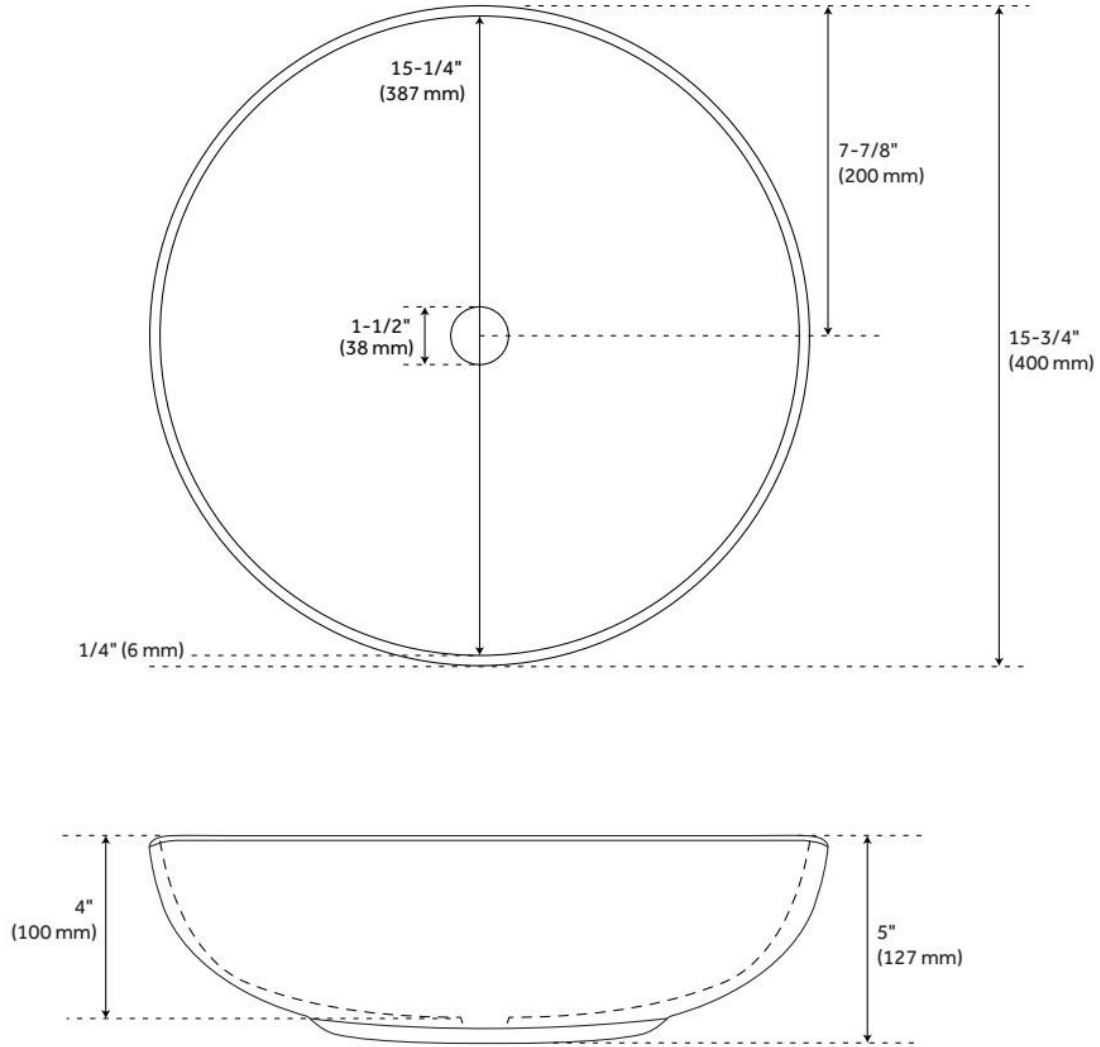

ELKSHIRE TEXTURED SOLID SURFACE VESSEL SINK - GRAY EXTERIOR MATTE WHITE INTERIOR

SKU: 483676
Code: SH483676

FEATURES

Material: Solid Surface
Product Finish: Matte Grey/Matte White
Installation Type: Vessel
Shape: Round
Drain Placement: Center
Fits Drain Hole Size: 1-1/2"
Faucet Centers: No Faucet Hole
Overflow Hole: No
Mounting Hardware Included: No

CSA B45.5/IAPMO Z124, LISTED ID: SH129896GYMWH

ADDITIONAL FEATURES

- When purchasing a vessel sink faucet, ensure the height to spout and spout reach will accommodate your sink.

REVISED 7/8/2024

ELKSHIRE TEXTURED SOLID SURFACE VESSEL SINK - GRAY EXTERIOR MATTE WHITE INTERIOR

SKU: 483676
Code: SH483676

REVISED 7/8/2024