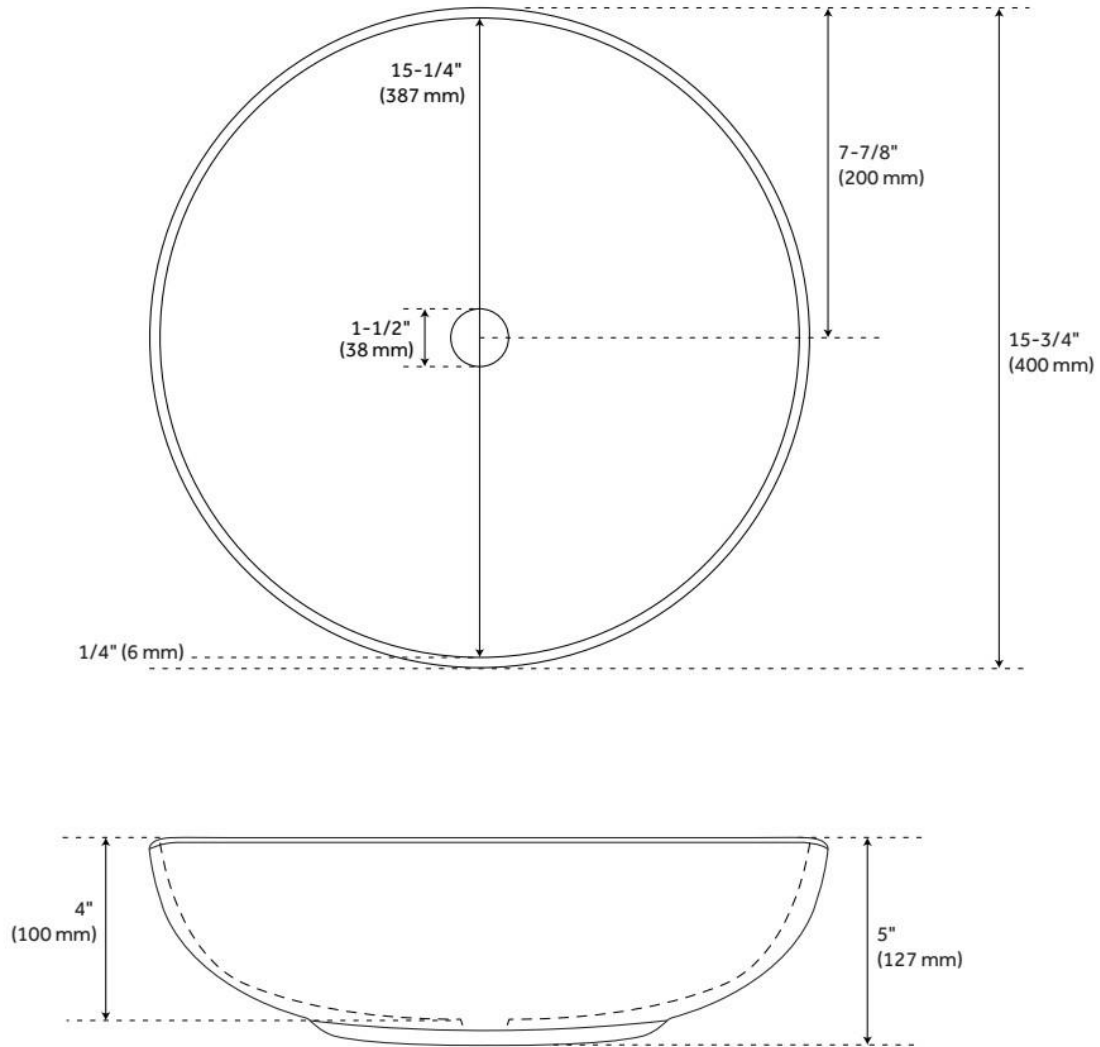

## FEATURES

Material: Solid Surface  
Product Finish: Matte Grey/Matte White  
Installation Type: Vessel  
Shape: Round  
Drain Placement: Center  
Fits Drain Hole Size: 1-1/2"  
Faucet Centers: No Faucet Hole  
Overflow Hole: No  
Mounting Hardware Included: No

## ADDITIONAL FEATURES

- When purchasing a vessel sink faucet, ensure the height to spout and spout reach will accommodate your sink.

REVISED 8/13/2024

# ELKSHIRE TEXTURED SOLID SURFACE VESSEL SINK - GRAY EXTERIOR MATTE WHITE INTERIOR

SKU: 483676  
Code: SH483676

REVISED 8/13/2024