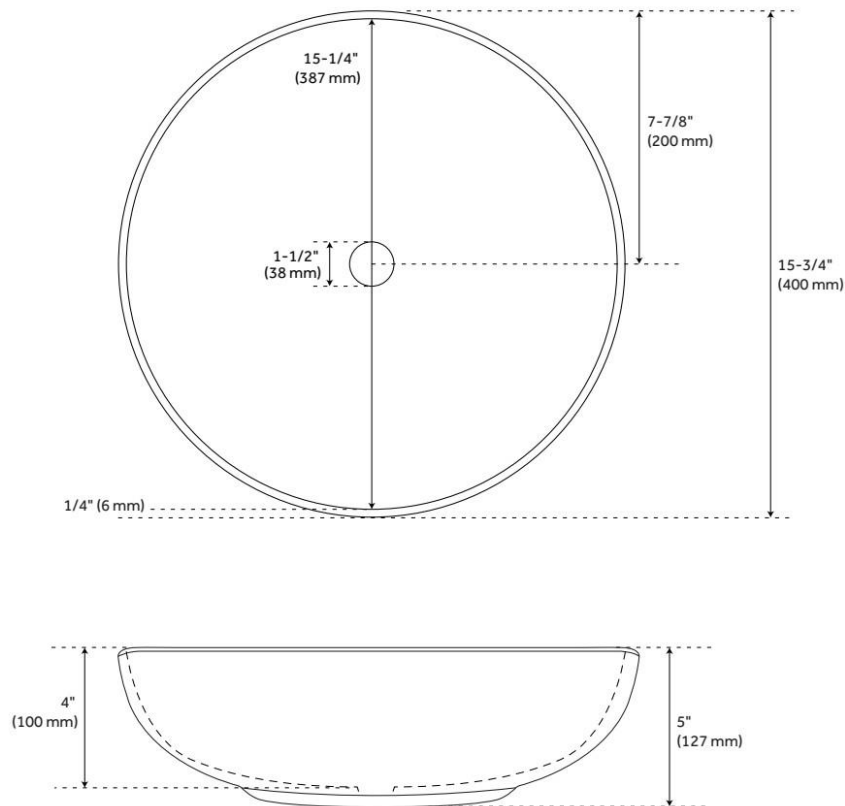

ELKSHIRE TEXTURED SOLID SURFACE VESSEL SINK - MATTE BLACK EXTERIOR MATTE WHITE INTERIOR

SKU: 483677
Code: SH483677

FEATURES

Material: Solid Surface
Product Finish: Matte Black/Matte White
Installation Type: Vessel
Shape: Round
Drain Placement: Center
Fits Drain Hole Size: 1-1/2"
Faucet Centers: No Faucet Hole
Overflow Hole: No
Mounting Hardware Included: No

CSA B45.5/IAPMO Z124, LISTED ID: SH129897MBMWH

ADDITIONAL FEATURES

- When purchasing a vessel sink faucet, ensure the height to spout and spout reach will accommodate your sink.

REVISED 7/8/2024

ELKSHIRE TEXTURED SOLID SURFACE VESSEL SINK - MATTE BLACK EXTERIOR MATTE WHITE INTERIOR

SKU: 483677
Code: SH483677

ELKSHIRE TEXTURED SOLID SURFACE VESSEL SINK - MATTE BLACK EXTERIOR MATTE WHITE

SKU: 483677

All dimensions and specifications are nominal and may vary. Use actual products for accuracy in critical situations.