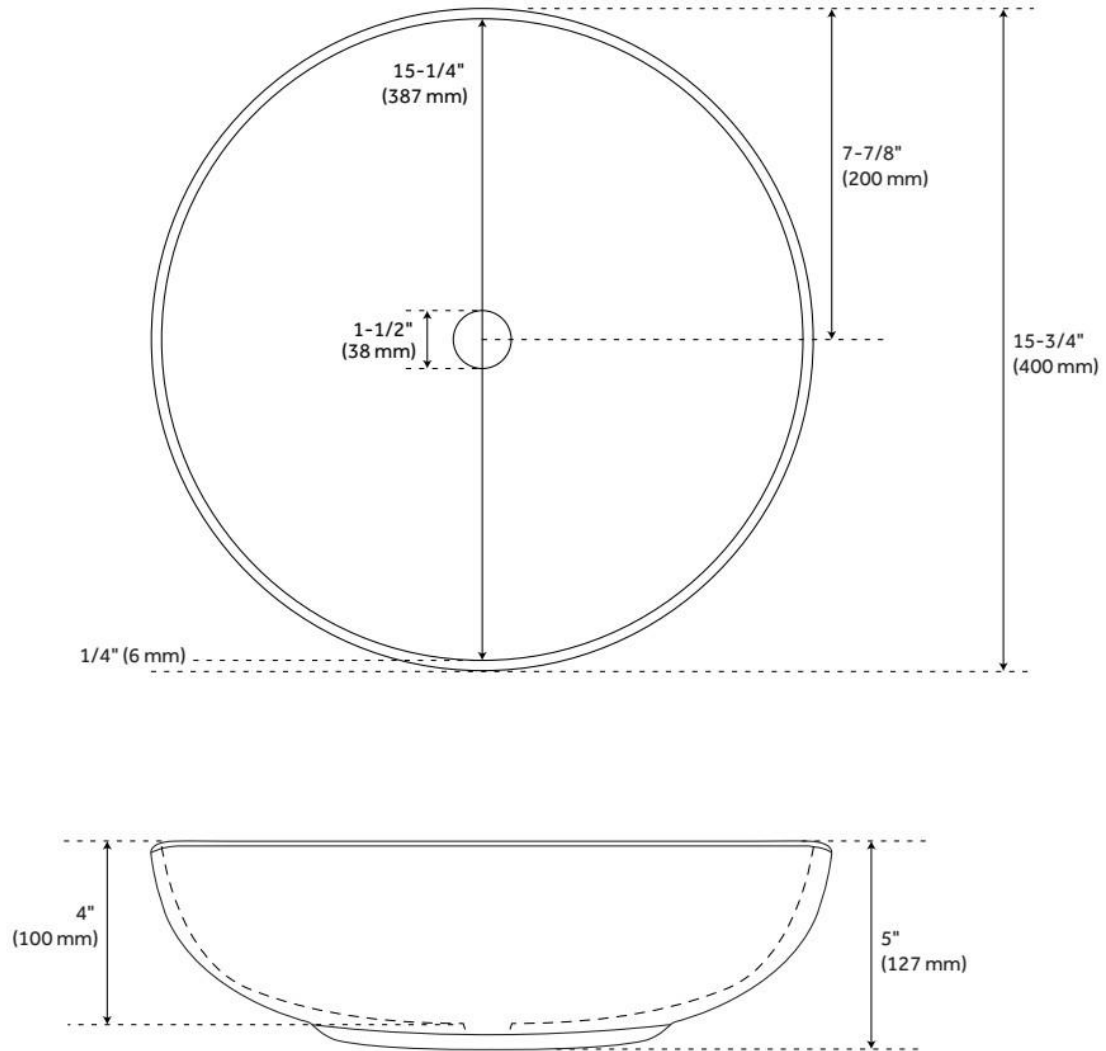

ELKSHIRE TEXTURED SOLID SURFACE VESSEL SINK - MATTE BLACK EXTERIOR MATTE WHITE INTERIOR

SKU: 483677
Code: SH483677

FEATURES

Material: Solid Surface
Product Finish: Matte Black/Matte White
Installation Type: Vessel
Shape: Round
Drain Placement: Center
Fits Drain Hole Size: 1-1/2"
Faucet Centers: No Faucet Hole
Overflow Hole: No
Mounting Hardware Included: No

CSA B45.5/IAPMO Z124, Massachusetts Accepted, LISTED ID: SH129897MBMWH

ADDITIONAL FEATURES

- When purchasing a vessel sink faucet, ensure the height to spout and spout reach will accommodate your sink.

REVISED 8/13/2024

ELKSHIRE TEXTURED SOLID SURFACE VESSEL SINK - MATTE BLACK EXTERIOR MATTE WHITE INTERIOR

SKU: 483677
Code: SH483677

REVISED 8/13/2024