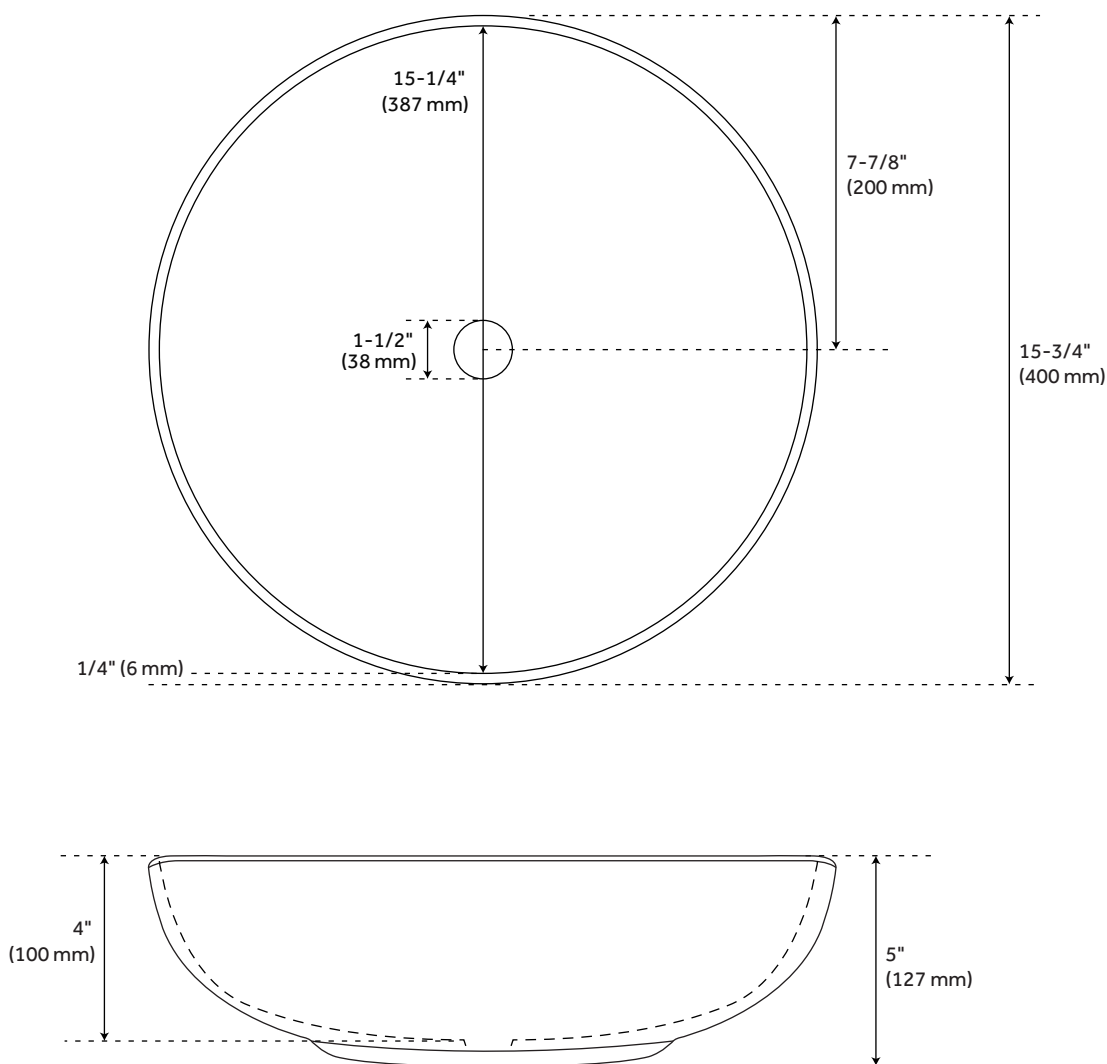

ELKSHIRE TEXTURED SOLID SURFACE VESSEL SINK - MATTE BLACK EXTERIOR MATTE WHITE INTERIOR

SKU: 483677
Code: SH483677

FEATURES

Installation Type: Vessel
Material: Solid Surface
Length: 15-3/4"
Width: 15-3/4"
Height: 5"
Sink Shape: Round
Number of Basins: 1
Sink Installation: Vessel
Overflow Hole: No
Basin Length: 15-1/4"
Basin Width: 15-1/4"
Basin Depth: 4"
Rim Thickness: 1/4"
Fits Drain Hole Size: 1-1/2"
Exterior Treatment: Textured
Interior Treatment: Smooth
Drain Included: No
Drain Finish: No
Faucet Included: No
Water Depth to Rim: 4"
Weight: 12

REVISED 2/8/2024

ELKSHIRE TEXTURED SOLID SURFACE VESSEL SINK - MATTE BLACK EXTERIOR MATTE WHITE INTERIOR

SKU: 483677
Code: SH483677

ADDITIONAL FEATURES

- When purchasing a vessel sink faucet, ensure the height to spout and spout reach will accommodate your sink.

REVISED 2/8/2024

ELKSHIRE TEXTURED SOLID SURFACE VESSEL SINK - MATTE BLACK EXTERIOR MATTE WHITE

All dimensions and specifications are nominal and may vary. Use actual products for accuracy in critical situations.