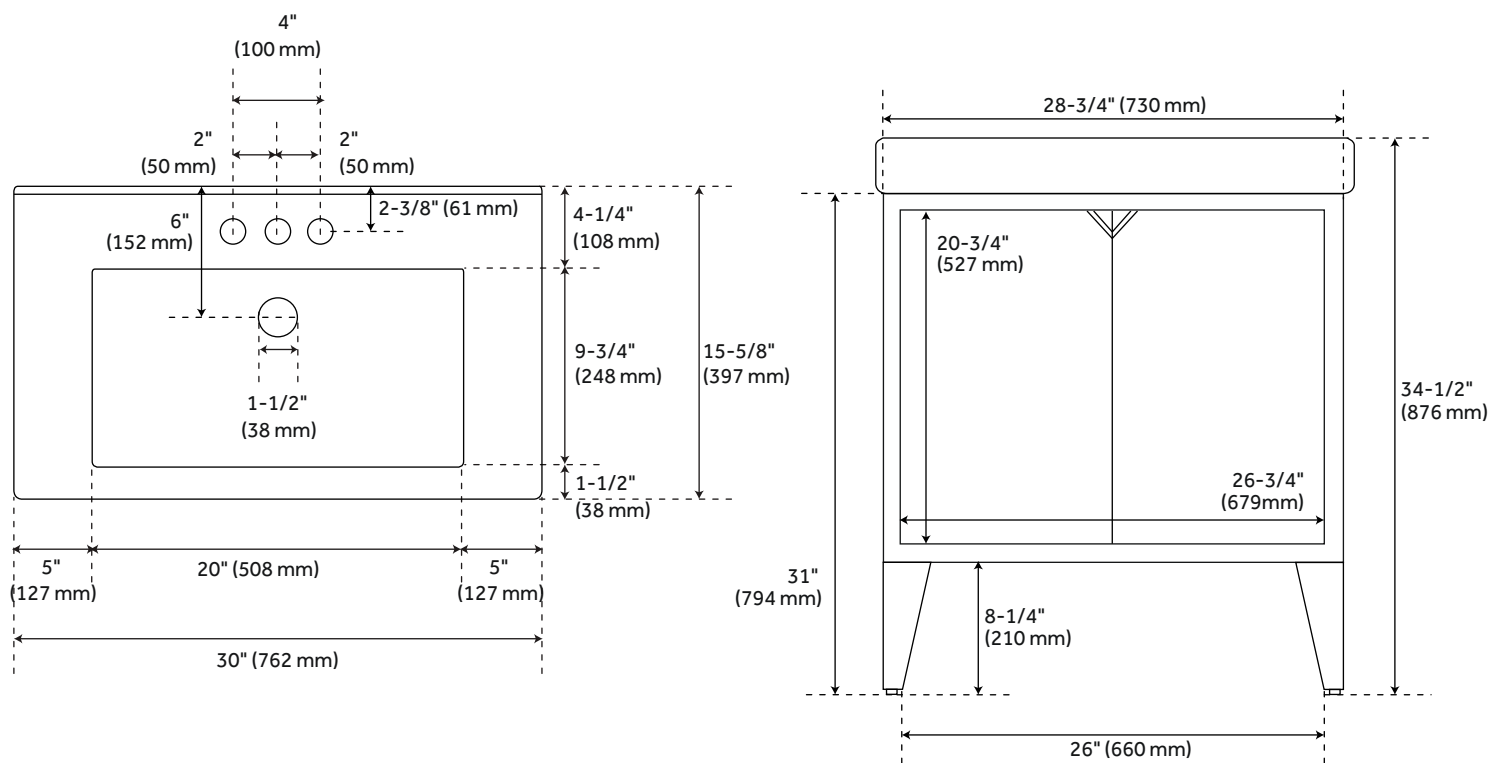

30" FIRCREST VANITY WITH INTEGRAL SINK - CHARCOAL

SKU: 483699

ASME A112.19.2/CSA B45.1
Massachusetts Accepted

FEATURES

Installation Type: Freestanding
Features: Soft-Close Hinges
Product Finish: Charcoal
Material: Oak
Number of Doors: 2
Width: 30"
Height: 34-1/2"
Depth: 15-5/8"
Assembly Required: Yes
Number of Shelves: 1
Number of Basins: 1
Sink Installation: Integral
Vanity Top Options: White
Faucet Centers: 4"
Basin Length: 20"
Basin Width: 9-3/4"
Fits Drain Hole Size: 1-1/2"
Faucet Included: No
Vanity Top Material: Porcelain
Sink Material: Porcelain
Water Depth to Rim: 4-5/8"
Size: 30"
Adjustable Shelves: Yes
Built-In Adjusters: Yes
Sink Included: Yes
Sink Color: White
Basin Overflow: No
Vanity Top Included: Yes
Vanity Top Depth: 15-5/8"
Vanity Top Width: 30"
Backsplash: No
Mirror Included: No
Weight: 121.36 lb

REVISED 9/29/2022

30" FIRCREST VANITY WITH INTEGRAL SINK - CHARCOAL

SKU: 483699

ADDITIONAL FEATURES

- See Installation Instructions for directions to attach the vanity top and sink.
- All dimensions are ($\pm 1/2$ ").

REVISED 9/29/2022

30" FIRCREST VANITY WITH INTEGRAL SINK - CHARCOAL

SKU: 483699

All dimensions and specifications are nominal and may vary. Use actual products for accuracy in critical situations.