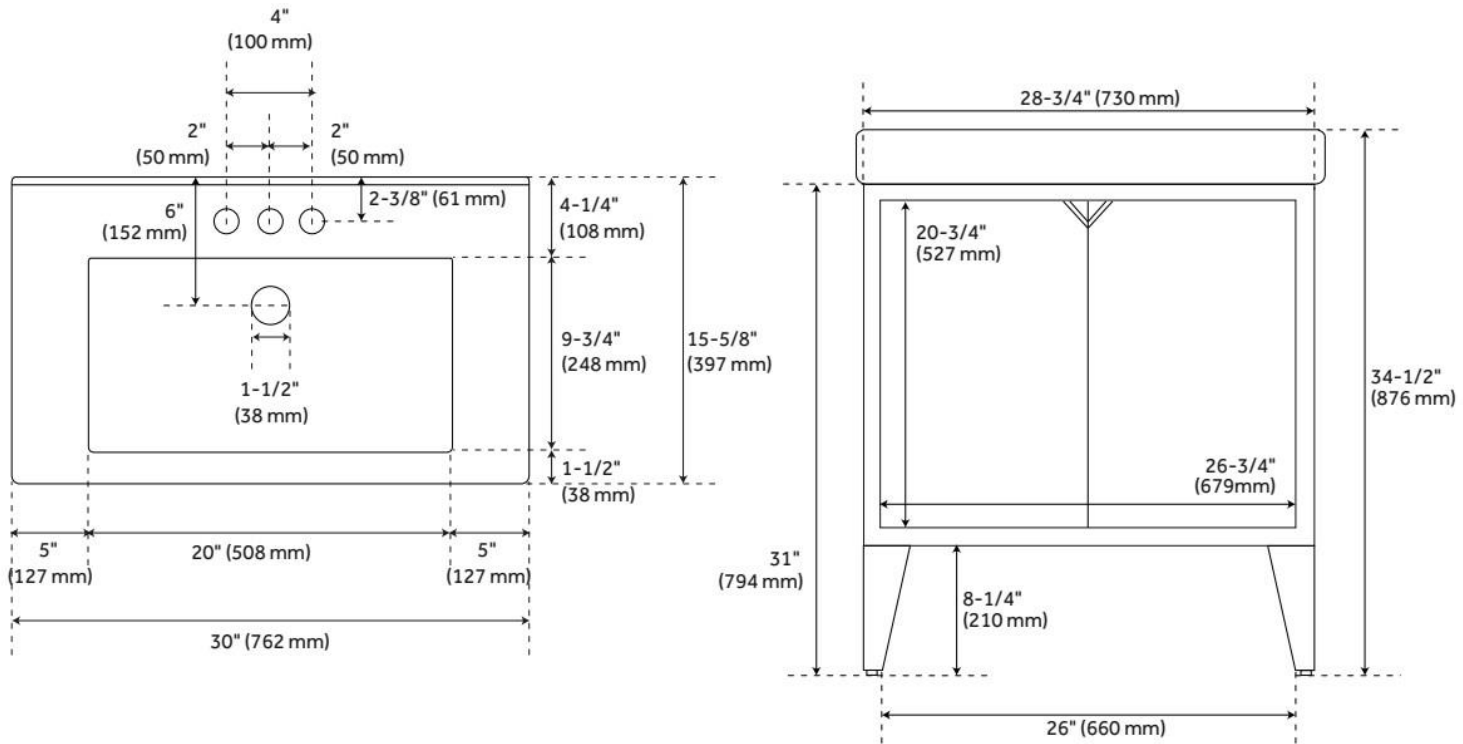

30" FIRCREST VANITY WITH INTEGRAL SINK - CHARCOAL

SKU: 483699
Code: SH483699

REVISED 7/30/2024