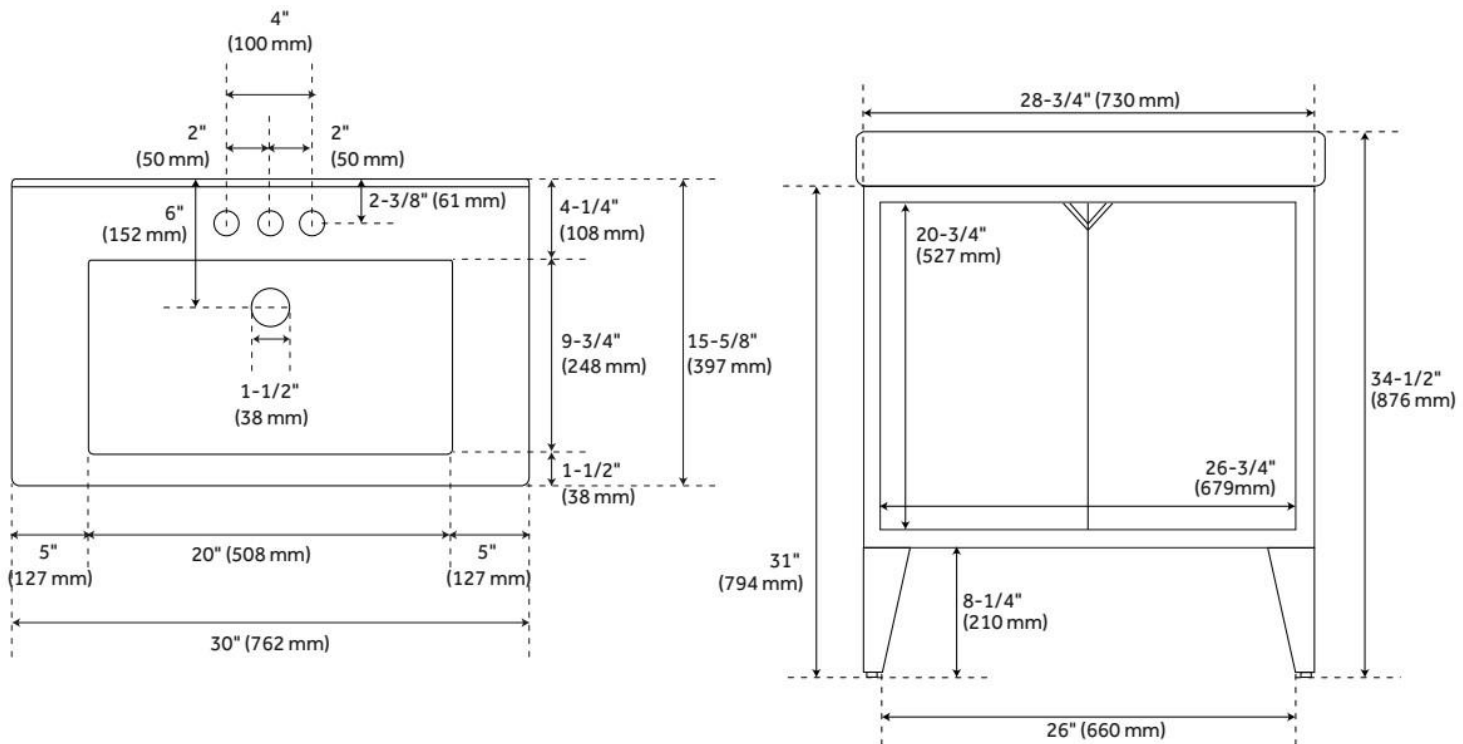

30" FIRCREST VANITY WITH INTEGRAL SINK - SANDY OAK

SKU: 483700
Code: SH483700

REVISED 8/7/2024