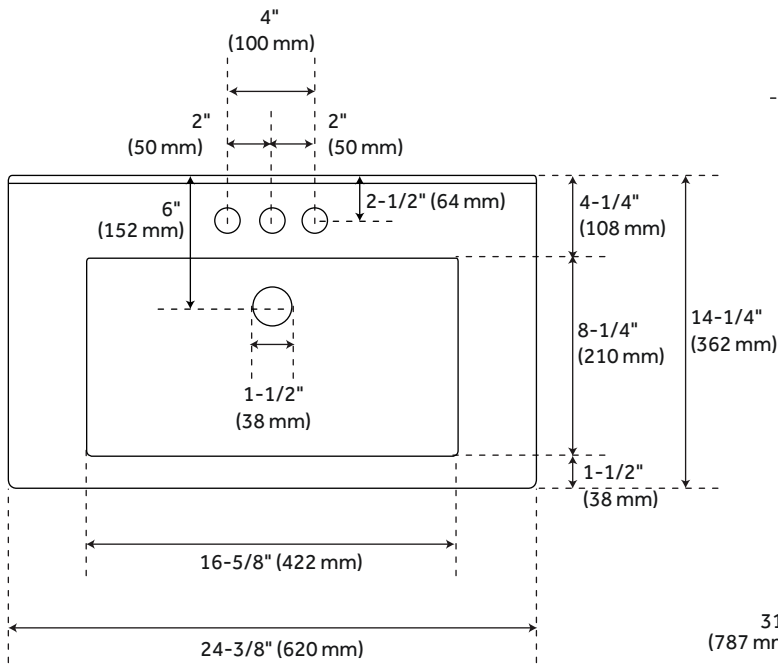

24" FIRCREST VANITY WITH INTEGRAL SINK - CHARCOAL

SKU: 483701

ASME A112.19.2/CSA B45.1
Massachusetts Accepted

FEATURES

Installation Type: Freestanding
Features: Soft-Close Hinges
Product Finish: Charcoal
Material: Oak
Number of Doors: 2
Width: 24-3/8"
Height: 34-5/8"
Depth: 14-1/4"
Assembly Required: Yes
Number of Shelves: 1
Number of Basins: 1
Sink Installation: Integral
Vanity Top Options: White
Faucet Centers: 4"
Basin Length: 16-5/8"
Basin Width: 8-1/4"
Fits Drain Hole Size: 1-1/2"
Faucet Included: No
Vanity Top Material: Porcelain
Sink Material: Porcelain
Water Depth to Rim: 4-3/8"
Size: 24"
Adjustable Shelves: Yes
Built-In Adjusters: Yes
Sink Included: Yes
Sink Color: White
Basin Overflow: No
Vanity Top Included: Yes
Vanity Top Depth: 14-1/4"
Vanity Top Width: 24-3/8"
Backsplash: No
Mirror Included: No
Weight: 89.46 lb

REVISED 9/29/2022

24" FIRCREST VANITY WITH INTEGRAL SINK - CHARCOAL

SKU: 483701

ADDITIONAL FEATURES

- See Installation Instructions for directions to attach the vanity top and sink.
- All dimensions are ($\pm 1/2$ ").

REVISED 9/29/2022

24" FIRCREST VANITY WITH INTEGRAL SINK - CHARCOAL

SKU: 483701

All dimensions and specifications are nominal and may vary. Use actual products for accuracy in critical situations.