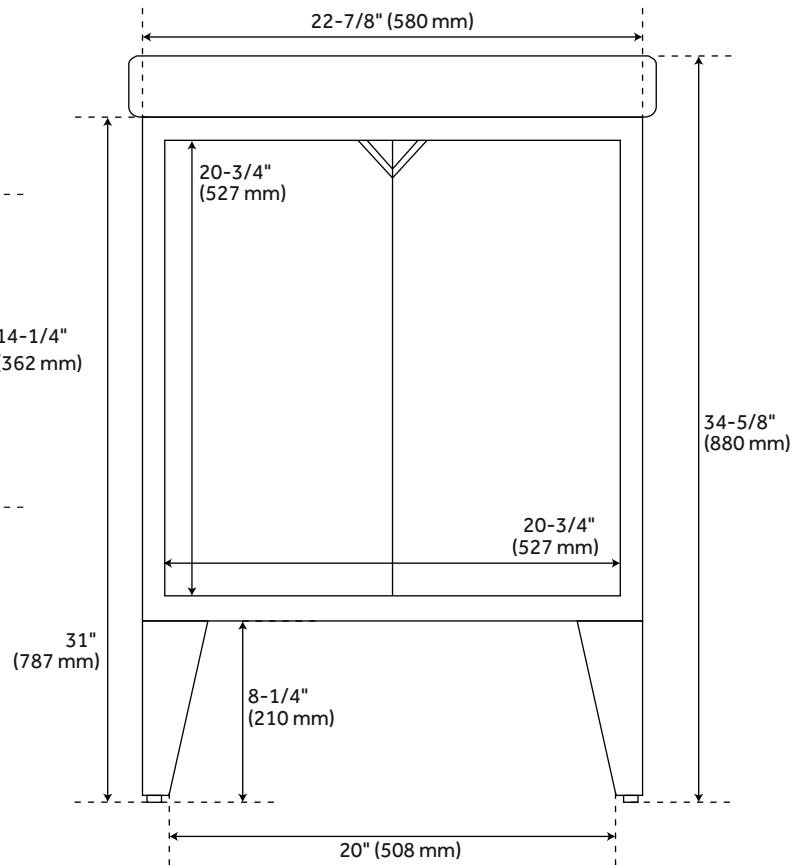

24" FIRCREST VANITY WITH INTEGRAL SINK - CHARCOAL

SKU: 483701

ASME A112.19.2/CSA B45.1
Massachusetts Accepted

FEATURES

Installation Type: Freestanding
Features: Soft-Close Hinges
Product Finish: Charcoal
Material: Oak
Number of Doors: 2
Width: 24-3/8"
Height: 34-5/8"
Depth: 14-1/4"
Assembly Required: Yes
Number of Shelves: 1
Number of Basins: 1
Sink Installation: Integral
Vanity Top Options: White
Faucet Centers: 4"
Basin Length: 16-5/8"
Basin Width: 8-1/4"
Fits Drain Hole Size: 1-1/2"
Faucet Included: No
Vanity Top Material: Porcelain
Sink Material: Porcelain
Water Depth to Rim: 4-3/8"
Size: 24"
Adjustable Shelves: Yes
Built-In Adjusters: Yes
Sink Included: Yes
Sink Color: White
Basin Overflow: No
Vanity Top Included: Yes
Vanity Top Depth: 14-1/4"
Vanity Top Width: 24-3/8"
Backsplash: No
Mirror Included: No
Weight: 89.46 lb

REVISED 9/29/2022

24" FIRCREST VANITY WITH INTEGRAL SINK - CHARCOAL

SKU: 483701

ADDITIONAL FEATURES

- See Installation Instructions for directions to attach the vanity top and sink.
- All dimensions are ($\pm 1/2$ ").

REVISED 9/29/2022

24" FIRCREST VANITY WITH INTEGRAL SINK - CHARCOAL

SKU: 483701

All dimensions and specifications are nominal and may vary. Use actual products for accuracy in critical situations.