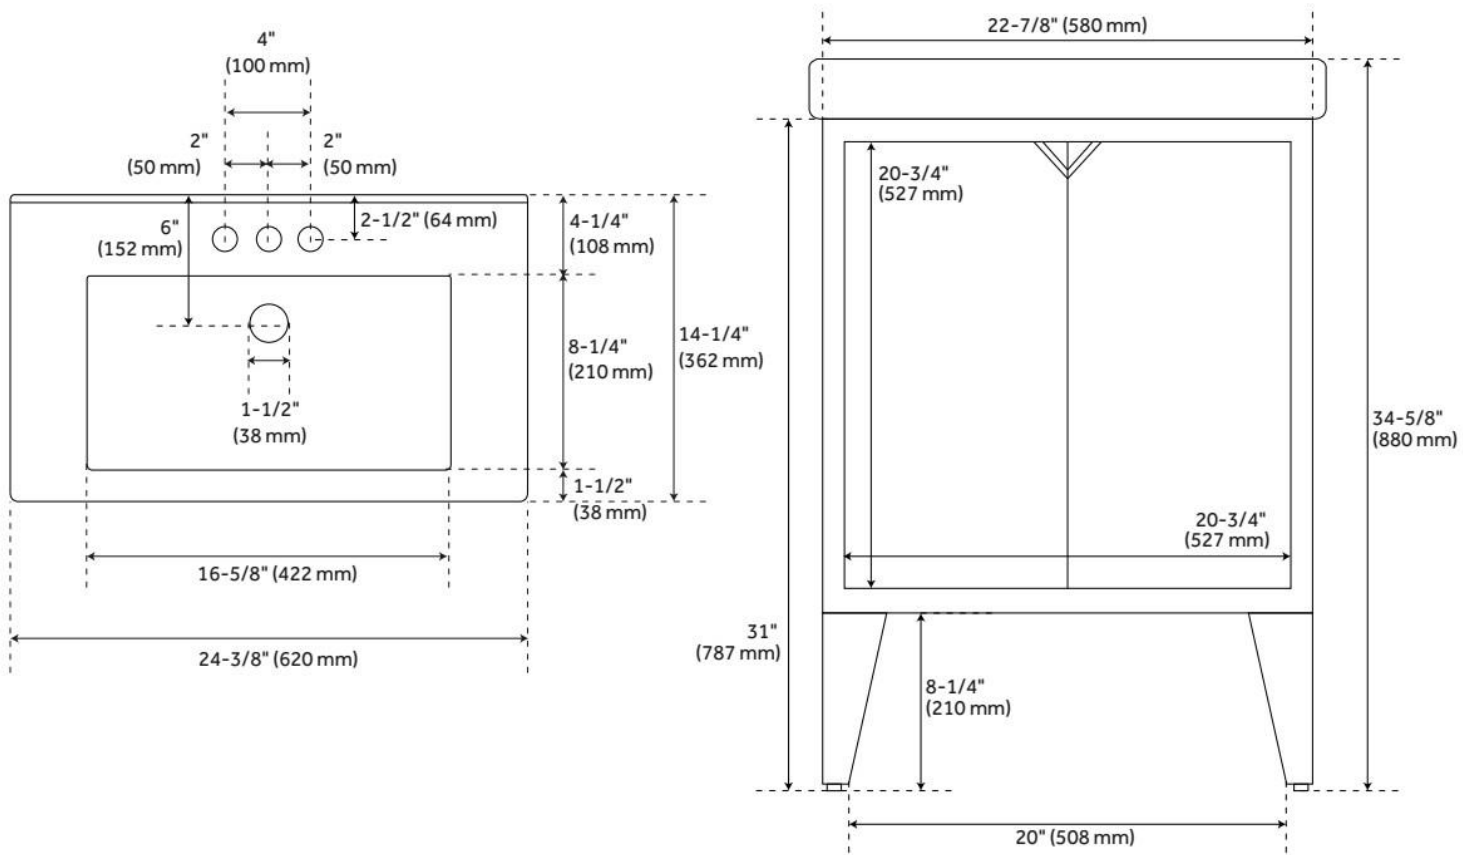

24" FIRCREST VANITY WITH INTEGRAL SINK - CHARCOAL

SKU: 483701
Code: SH483701

REVISED 7/30/2024