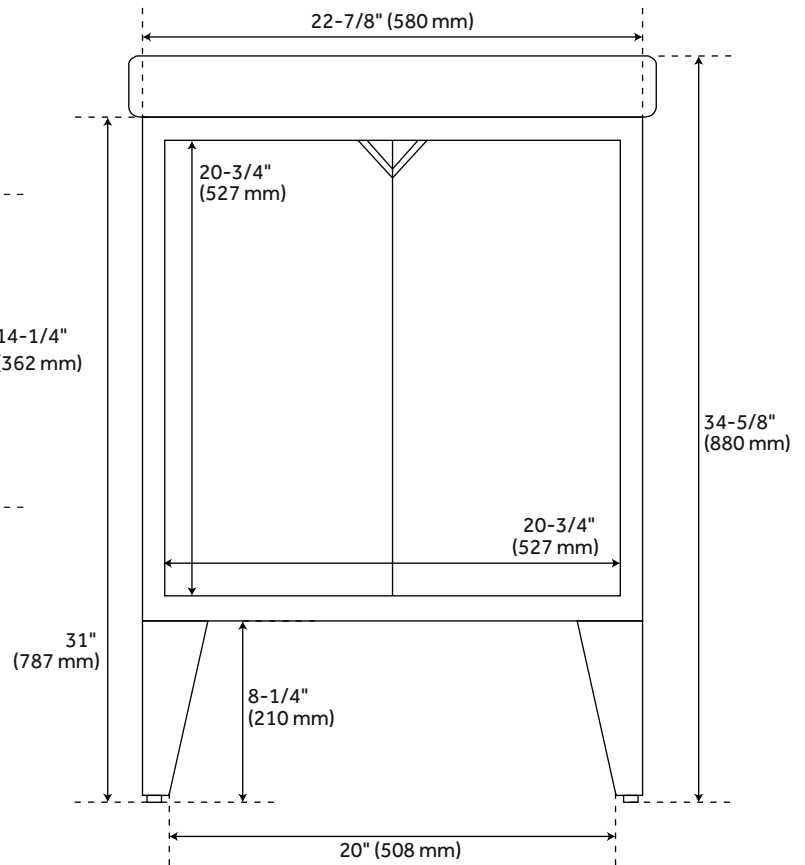

24" FIRCREST VANITY WITH INTEGRAL SINK - SANDY OAK

SKU: 483702

ASME A112.19.2/CSA B45.1
Massachusetts Accepted

FEATURES

Installation Type: Freestanding
Features: Soft-Close Hinges
Product Finish: Sandy Oak
Material: Oak
Number of Doors: 2
Width: 24-3/8"
Height: 34-5/8"
Depth: 14-1/4"
Assembly Required: Yes
Number of Shelves: 1
Number of Basins: 1
Sink Installation: Integral
Vanity Top Options: White
Faucet Centers: 4"
Basin Length: 16-5/8"
Basin Width: 8-1/4"
Fits Drain Hole Size: 1-1/2"
Faucet Included: No
Vanity Top Material: Porcelain
Sink Material: Porcelain
Water Depth to Rim: 4-3/8"
Size: 24"
Adjustable Shelves: Yes
Built-In Adjusters: Yes
Sink Included: Yes
Sink Color: White
Basin Overflow: No
Vanity Top Included: Yes
Vanity Top Depth: 14-1/4"
Vanity Top Width: 24-3/8"
Backsplash: No
Mirror Included: No
Weight: 89.46 lb

REVISED 9/29/2022

24" FIRCREST VANITY WITH INTEGRAL SINK - SANDY OAK

SKU: 483702

ADDITIONAL FEATURES

- See Installation Instructions for directions to attach the vanity top and sink.
- All dimensions are ($\pm 1/2$ ").

REVISED 9/29/2022

24" FIRCREST VANITY WITH INTEGRAL SINK - SANDY OAK

SKU: 483702

All dimensions and specifications are nominal and may vary. Use actual products for accuracy in critical situations.