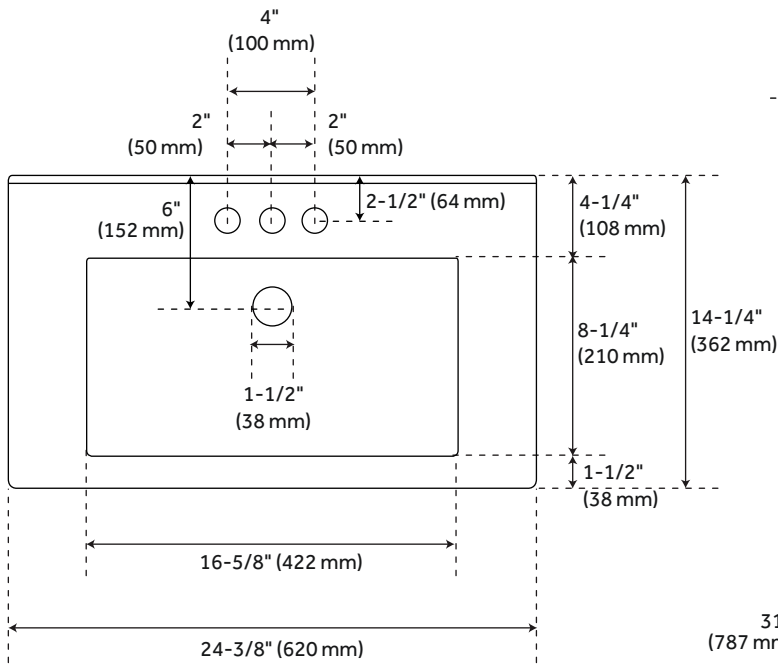

24" FIRCREST VANITY WITH INTEGRAL SINK - SANDY OAK

SKU: 483702

ASME A112.19.2/CSA B45.1
Massachusetts Accepted

FEATURES

Installation Type: Freestanding
Features: Soft-Close Hinges
Product Finish: Sandy Oak
Material: Oak
Number of Doors: 2
Width: 24-3/8"
Height: 34-5/8"
Depth: 14-1/4"
Assembly Required: Yes
Number of Shelves: 1
Number of Basins: 1
Sink Installation: Integral
Vanity Top Options: White
Faucet Centers: 4"
Basin Length: 16-5/8"
Basin Width: 8-1/4"
Fits Drain Hole Size: 1-1/2"
Faucet Included: No
Vanity Top Material: Porcelain
Sink Material: Porcelain
Water Depth to Rim: 4-3/8"
Size: 24"
Adjustable Shelves: Yes
Built-In Adjusters: Yes
Sink Included: Yes
Sink Color: White
Basin Overflow: No
Vanity Top Included: Yes
Vanity Top Depth: 14-1/4"
Vanity Top Width: 24-3/8"
Backsplash: No
Mirror Included: No
Weight: 89.46 lb

REVISED 9/29/2022

24" FIRCREST VANITY WITH INTEGRAL SINK - SANDY OAK

SKU: 483702

ADDITIONAL FEATURES

- See Installation Instructions for directions to attach the vanity top and sink.
- All dimensions are ($\pm 1/2$ ").

REVISED 9/29/2022

24" FIRCREST VANITY WITH INTEGRAL SINK - SANDY OAK

SKU: 483702

All dimensions and specifications are nominal and may vary. Use actual products for accuracy in critical situations.